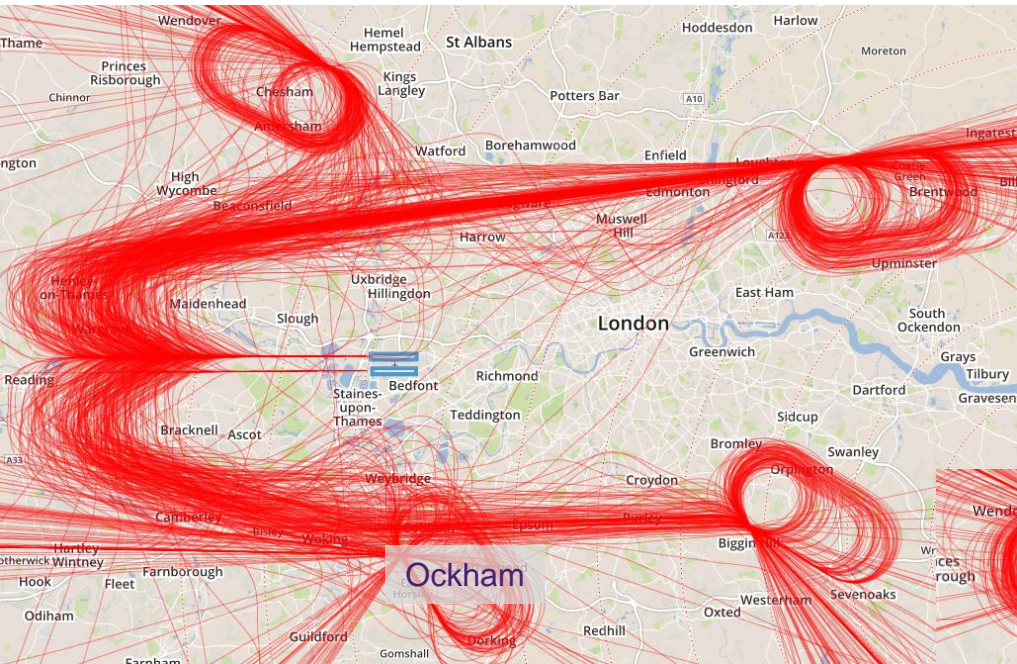

The maps below shows the location of each of the four holding stacks (the location of the stacks remain the same whether the airport is operating on easterlies or westerlies). The following slide shows a zoomed in map of the Ockham stack.

This map shows a day of arrivals on easterly operations. The **Ockham** stack is labelled.

This map shows a day of arrivals on westerly operations. The **Ockham** stack is labelled.

This map shows a day of arrivals zoomed in over the Ockham stack