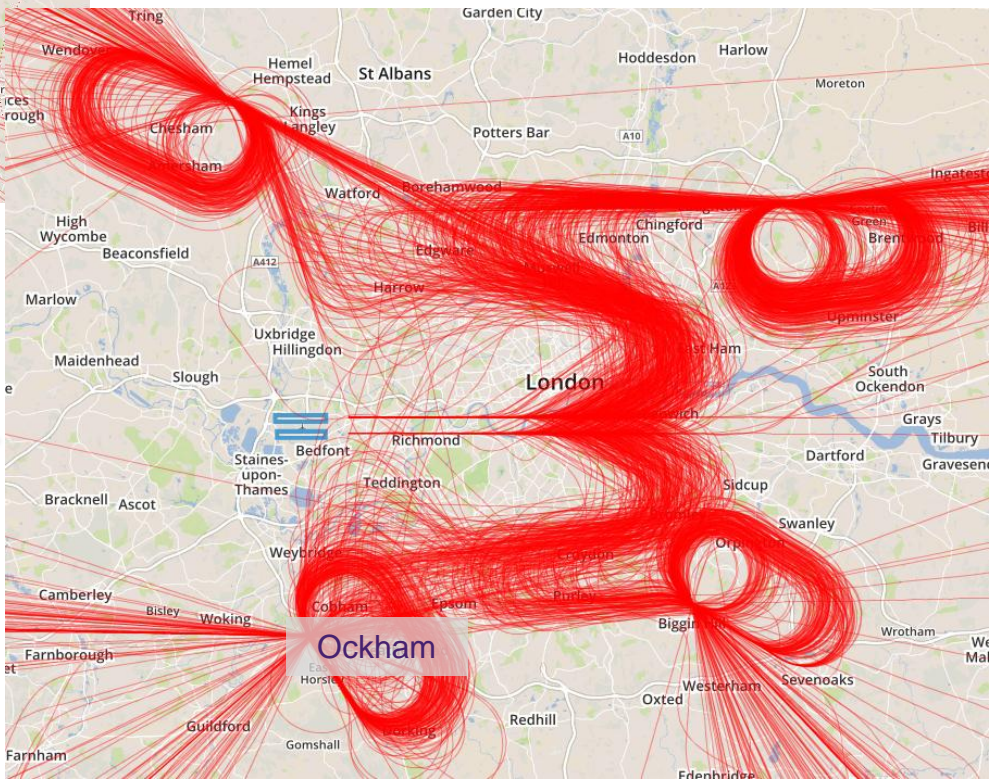

The maps below shows the location of each of the four holding stacks (the location of the stacks remain the same whether the airport is operating on easterlies or westerlies). The following slide shows a zoomed in map of the Ockham stack.

This map shows a day of arrivals on easterly operations. The **Ockham** stack is labelled.

This map shows a day of arrivals on westerly operations. The **Ockham** stack is labelled.

This map shows a day of arrivals zoomed in over the Ockham stack