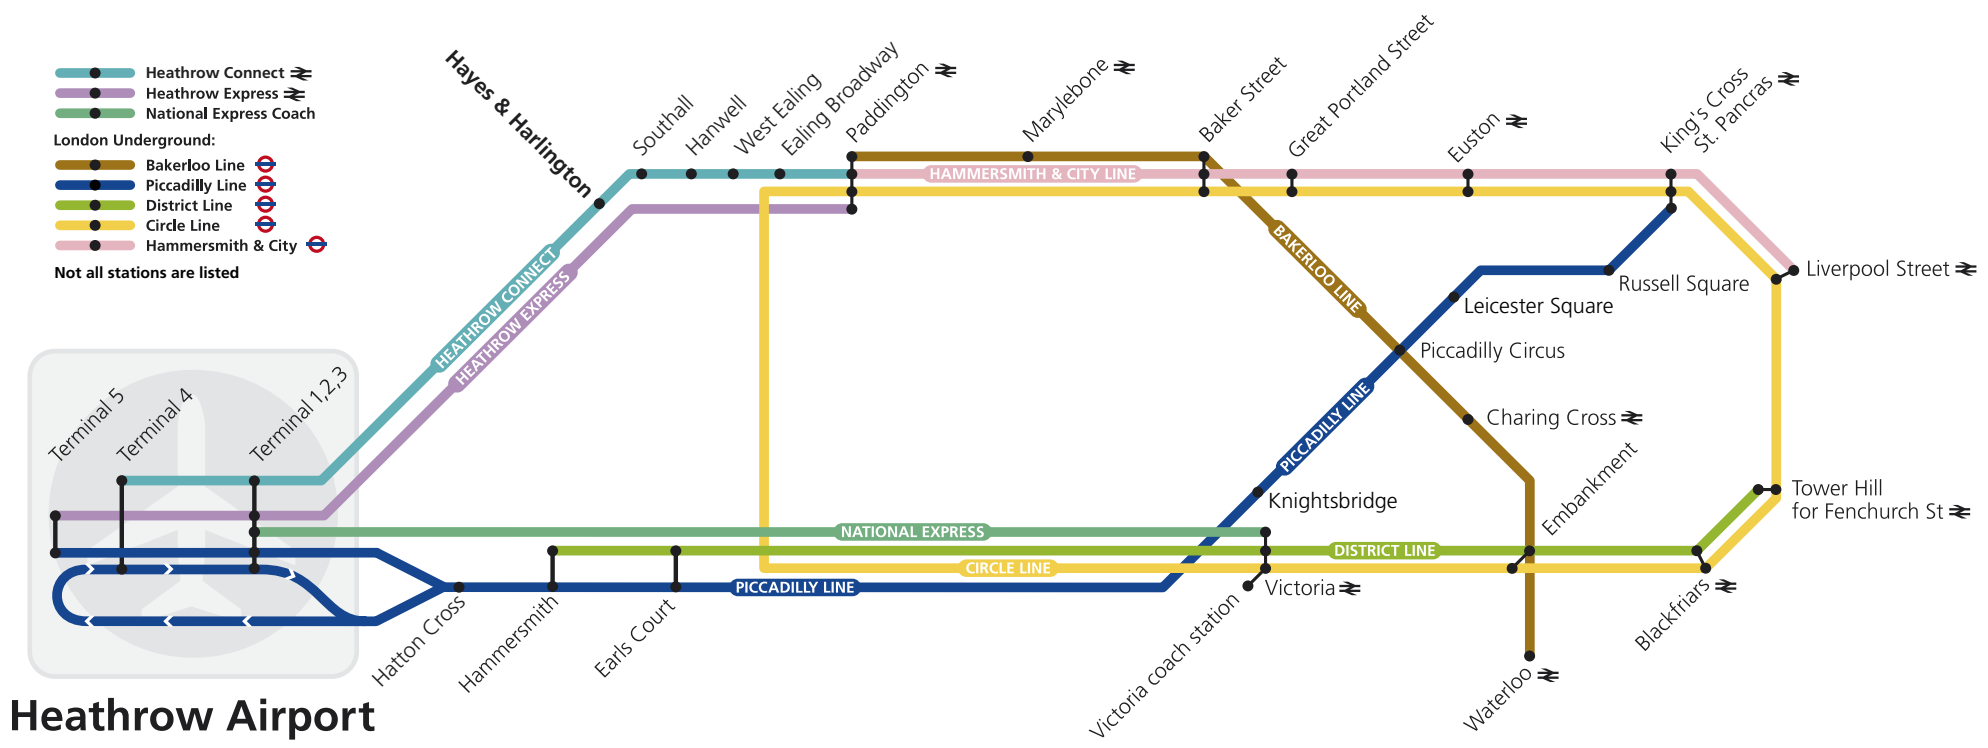

londonjourney

Travelling to Central London couldn't be easier. You can choose from train, tube, taxi or coach. All options take you to the heart of the city. Whether you're looking for speed, comfort or a cost effective route there's just the option for you.

Route	Approx. Frequency	Approx. Journey time to central London
Heathrow Express	15 mins	21 mins
Heathrow Connect	30 mins	25 mins
Underground train (Piccadilly line)	5-10 mins	1 hr
National Express Coach	every 5-30 mins	50 mins-1 hr 5 mins
Taxi	on demand	30 mins-1 hr
Dot2Dot	on demand	50 mins-1 hr 5 mins

Heathrow Airport