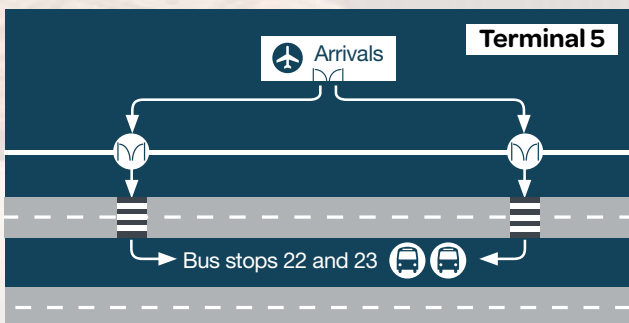

Heathrow to Gatwick

- Direct
- Over 70 times a day
- From 1h 5m

*Subject to availability. Information correct at date of print 9/6/15

Find your stop...

Tickets and information

from
£4.50 one-way
 and
£8.00 return
 & kids go free*