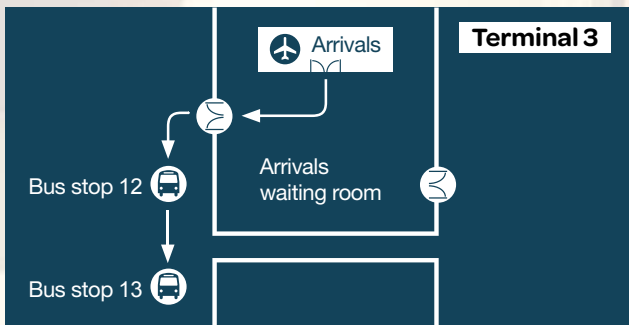

Find your stop...

Tickets and information

from
£4.50 one-way
and
£8.00 return
& kids go free*

Ticket outlets

You can buy tickets from any National Express travel shop in Central Bus Station, T2, T3, T4 & T5, or the 'British Hotel Reservation Centre'.

Driver tickets

Tickets can be purchased from the driver when boarding the bus. Please note ticket fares are £5 one-way and £9 return and these tickets can only be paid for by cash (£).

nationalexpress.com/hoppa

Go online to book tickets use our journey planner to see times and prices, get service updates, and for stop information.

Important: information correct at time of going to print but subject to change.
*Up to 2 children under 15 travel free when accompanied by a fare paying adult.
A reduced service may operate between 24 - 26 December. National Express cannot be held responsible for any inconvenience caused by subsequent changes. All travel is subject to National Express' General Conditions of Carriage. Your luggage allowance is two suitcases, each weighing no more than 20kg, and a small piece of hand luggage. Issued by National Express Limited, Birmingham B5 6DD.

national express Hotel Hoppa

Version 1.0 07/15