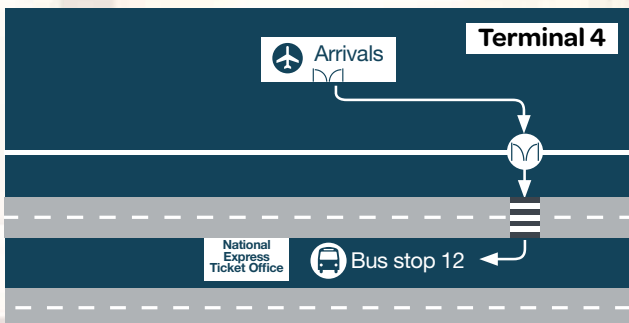

Heathrow to Gatwick

- Direct
- Over 70 times a day
- From 1h 5m

*Subject to availability. Information correct at date of print 9/6/15

Find your stop...

Tickets and information

from
£4.50 one-way
 and
£8.00 return
 & kids go free*