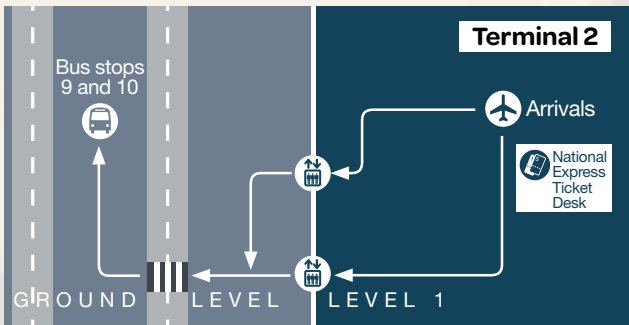

Heathrow to Gatwick

- Direct
- Over 70 times a day
- From 1h 5m

*Subject to availability. Information correct at date of print 9/6/15

Find your stop...

Tickets and information

from
£4.50 one-way
 and
£8.00 return
 & kids go free*