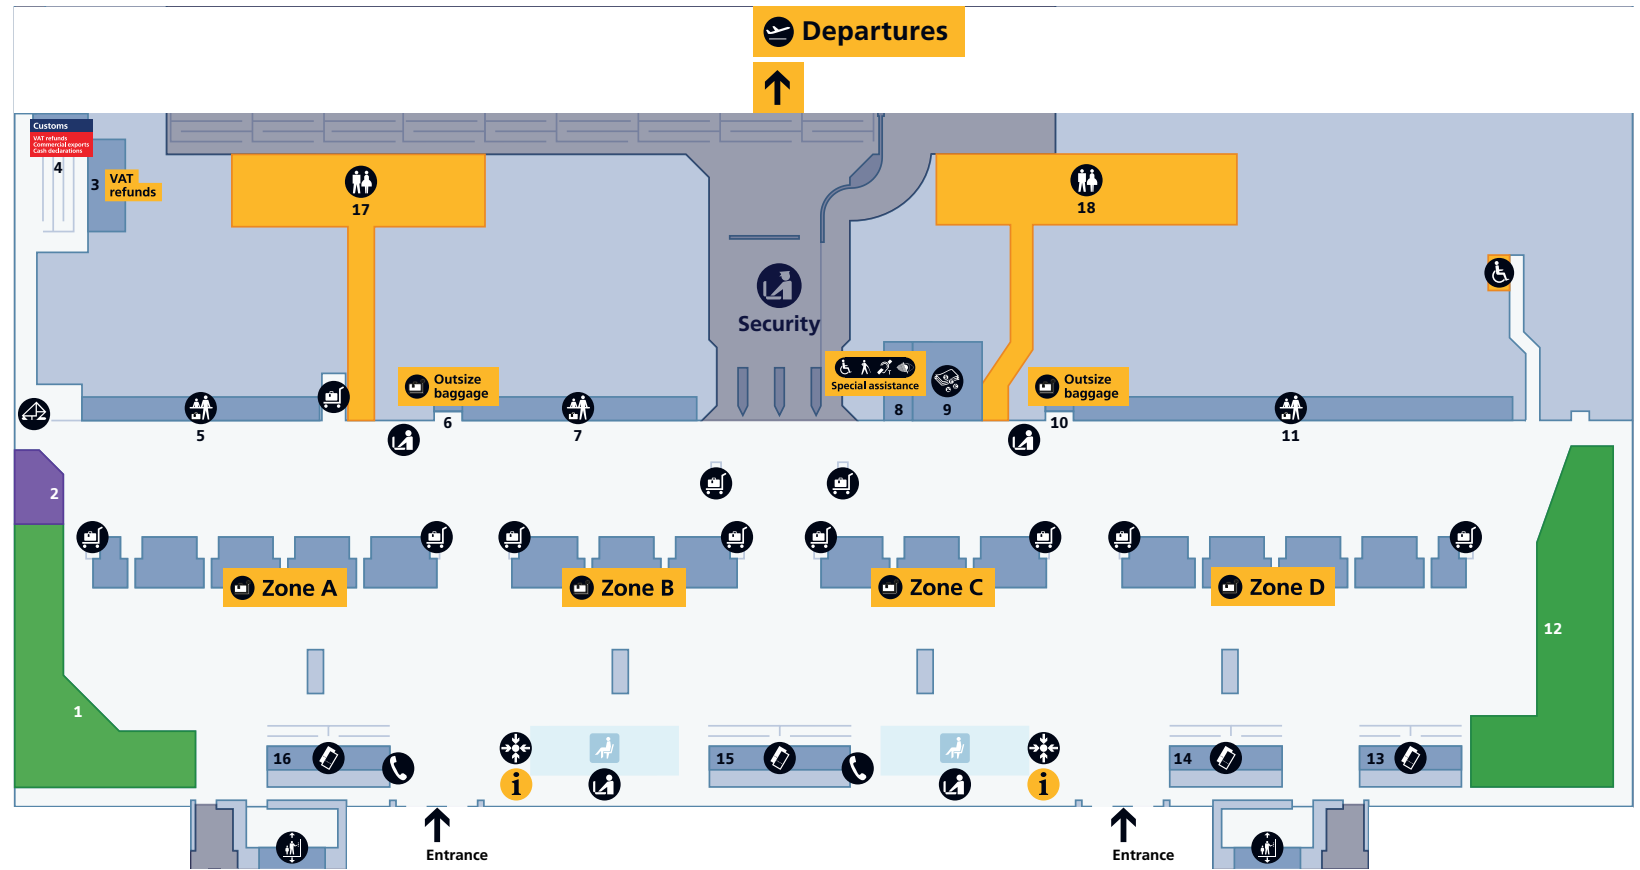

### Contents

Heathrow Airport overview	1
Check-in	2
<b>Departures</b>	
Level 5 (Check-in level)	3
Level 4 (Gates A1–A26)	4
Terminal 2B (Gates B28–B49)	5
<b>Arrivals</b>	
Arrivals	6
Onward travel	7

# Terminal 2

Check-in  
Level 5

Shopping	
Excess Baggage Company	2

Food and drink	
Cafés	
Costa Coffee	1
Bars and restaurants	
The Flying Chariot by JD Wetherspoon	12

Services	
Airline ticket desk	13–16
Bureau de change	
Travelax	9
Check-in	
Customs cash declarations	4
Customs commercial exports	4
Information	
Meeting point	
Outsize Baggage	6, 10
Postbox	
Free Wi-Fi is available throughout the terminal. Network name: _Heathrow Wi-Fi	
Premium check-in	5, 7, 11
Repack area	
Seating	
Special assistance	8
Telephone	
Toilets	
Accessible toilet	All
Baby care	17, 18
Trolleys	
VAT refunds managed by Travelax	3

## Departures

Level 4 (Gates A1–A26)

Shopping			
Bottega Veneta	19	Kurt Geiger	15
Burberry	21	Michael Kors	14
Bvlgari	18	Mulberry	22
Gucci	20	Paul Smith	17
Harrods	23	Smythson	13
Harrods	12	WHSmith	10
The Fine Watch Room		World Duty Free	1
Hugo Boss	16		

## Departures

Terminal 2B (Gates B31–B49)

Shopping	
Boots +	3
WHSmith	4
World Duty Free	1

Food and drink	
Caffè Nero	8

Services		
Airline lounge	Cash Machine	Seating
Lounge B1 Arrivals lounge 5	Escalator	Special assistance 7
Lounge B3 Air Canada Maple Leaf lounge 9	Help point	Stairs
Bureau de change	Internet facility	Telephone
Moneycorp 2	Lift	Toilets
	Multi-faith prayer room 6	Accessible toilet All
	Pharmacy 3	Baby care All
		Drinking fountain All
Free Wi-Fi is available throughout the terminal. Network name: _Heathrow Wi-Fi		