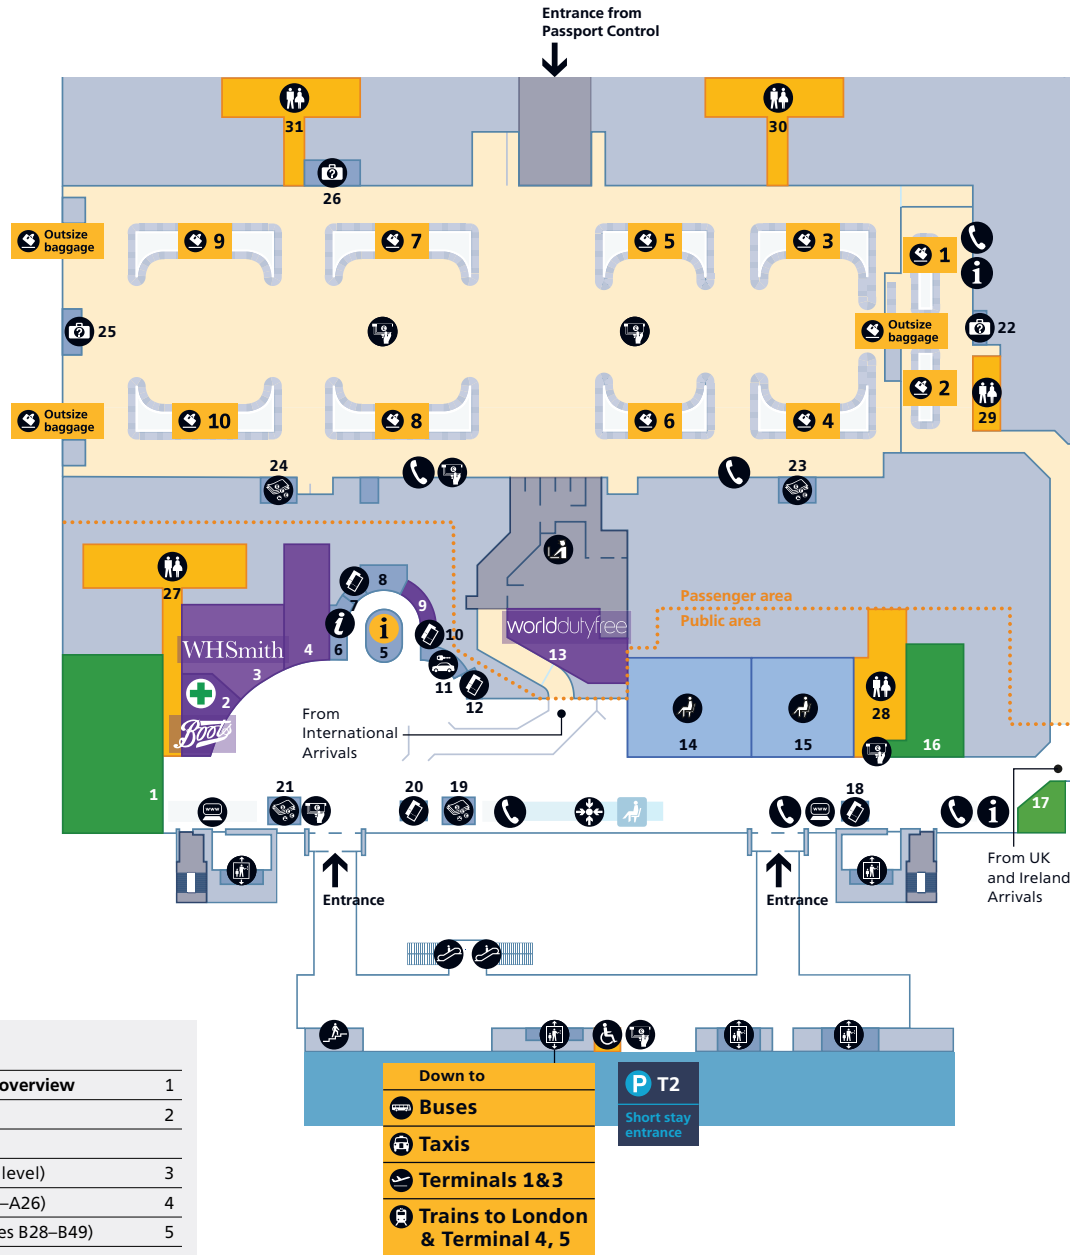

Terminal 2

Arrivals Level 1

Contents

Heathrow Airport overview	1
Check-in	2
Departures	
Level 5 (Check-in level)	3
Level 4 (Gates A1–A26)	4
Terminal 2B (Gates B28–B49)	5
Arrivals	
Arrivals	6
Onward travel	7

Shopping

Boots +	2
Excess Baggage Company	4
SIM Local	9
WHSmith	3
World Duty Free	13

Food and drink

Caffè Nero	1, 17
M&S Simply Food	16

Services

Airline lounge		Car rental desk	11	Ticket sales	
Arrivals lounge	14	Cash machine		Heathrow Express	12, 20
Plaza Premium lounge	15	Escalator		Hotel by Bus	7
Airport Information	5, 8	Help point		National Express	10
Baggage enquiries	22, 25, 26	Internet facility		Toilets	
Baggage reclaim		Lift		Accessible toilet	All
Bureau de change		Meeting point		Baby care	28–31
Moneycorp	19, 23	Pharmacy	2	Drinking fountain	29–31
Travellex	21, 24	Seating		Tourist information	6
		Stairs		Tourist services by British Hotel Reservation Centre	6
		Telephone			

Free Wi-Fi is available throughout the terminal. Network name: _Heathrow Wi-Fi