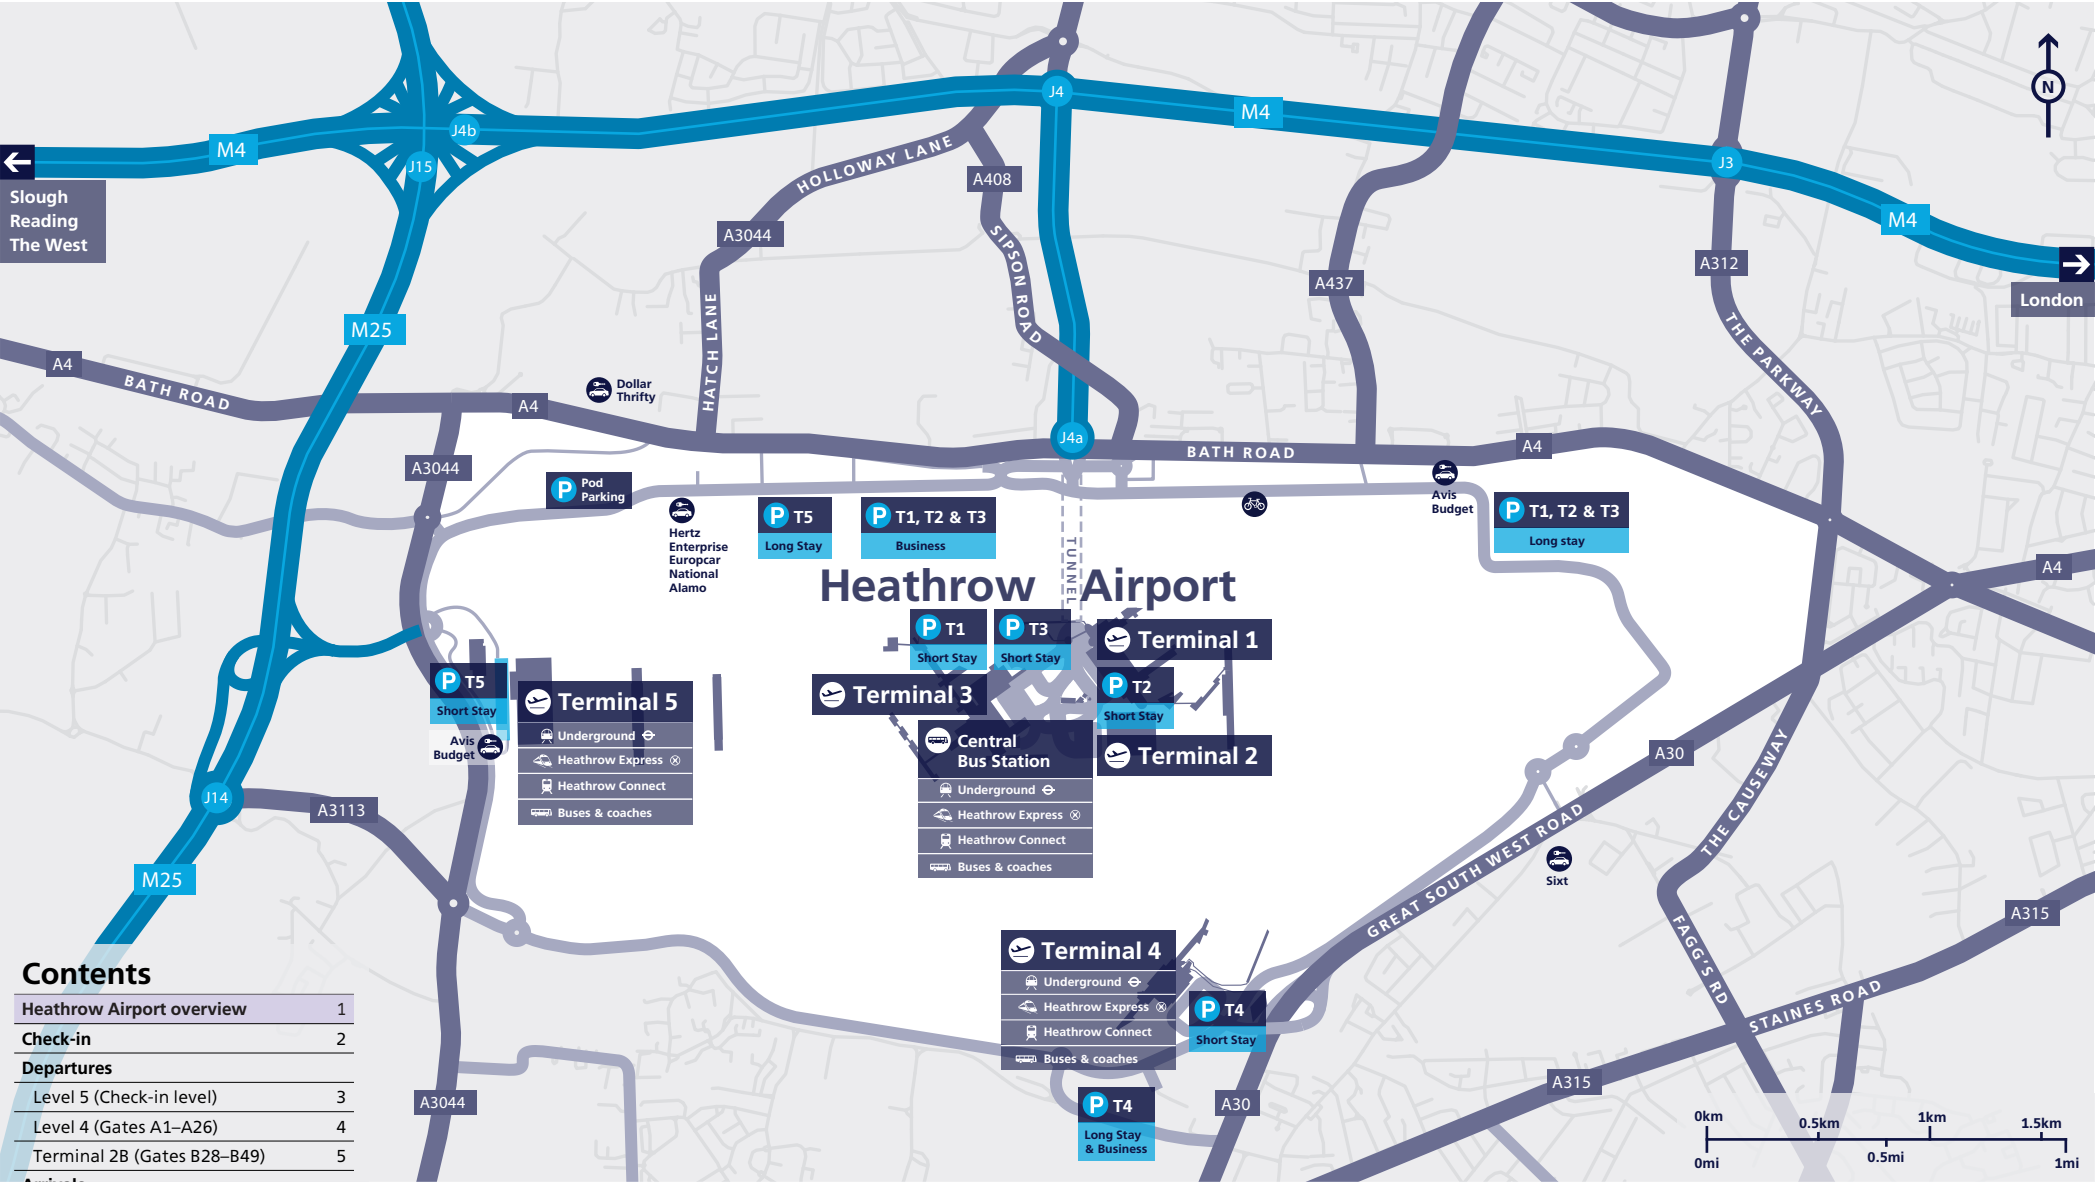

# Heathrow Airport

### Contents

Heathrow Airport overview	1
Check-in	2
<b>Departures</b>	
Level 5 (Check-in level)	3
Level 4 (Gates A1–A26)	4
Terminal 2B (Gates B28–B49)	5
<b>Arrivals</b>	
Arrivals	6
Onward travel	7