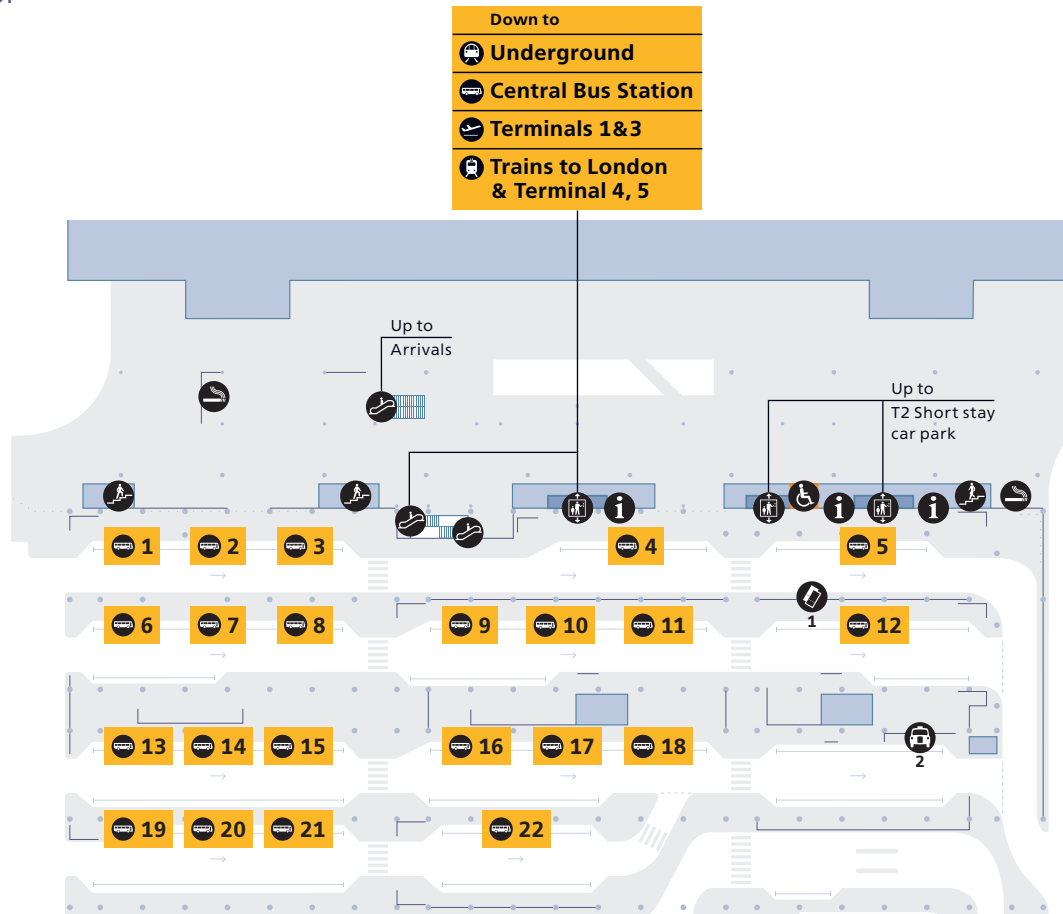

Contents

Heathrow Airport overview	1
Check-in	2
Departures	
Level 5 (Check-in level)	3
Level 4 (Gates A1–A26)	4
Terminal 2B (Gates B28–B49)	5
Arrivals	
Arrivals	6
Onward travel	7

Terminal 2

Arrivals Level 1

Contents

Heathrow Airport overview	1
Check-in	2
Departures	
Level 5 (Check-in level)	3
Level 4 (Gates A1–A26)	4
Terminal 2B (Gates B28–B49)	5
Arrivals	
Arrivals	6
Onward travel	7

Shopping

Boots +	2
Excess Baggage Company	4
SIM Local	9
WHSmith	3
World Duty Free	13

Food and drink

Caffè Nero	1, 17
M&S Simply Food	16

Services

Airline lounge		Car rental desk	11	Ticket sales	
Arrivals lounge	14	Cash machine		Heathrow Express	12, 20
Plaza Premium lounge	15	Escalator		Hotel by Bus	7
Airport Information	5, 8	Help point		National Express	10
Baggage enquiries	22, 25, 26	Internet facility		Toilets	
Baggage reclaim		Lift		Accessible toilet	All
Bureau de change		Meeting point		Baby care	28–31
Moneycorp	19, 23	Pharmacy	2	Drinking fountain	29–31
Travelex	21, 24	Seating		Tourist information	6
		Stairs		Tourist services by British Hotel Reservation Centre	6
		Telephone			

Free Wi-Fi is available throughout the terminal. Network name: _Heathrow Wi-Fi

Terminal 2

Arrivals (onward travel)

Ground floor

Services

Accessible toilet	Help point	Taxi rank	2
Bus stop	Lift	Ticket sales	Hotel Hoppa
Escalator	Smoking area	Stairs	1
Free Wi-Fi is available throughout the terminal. Network name: _Heathrow Wi-Fi			