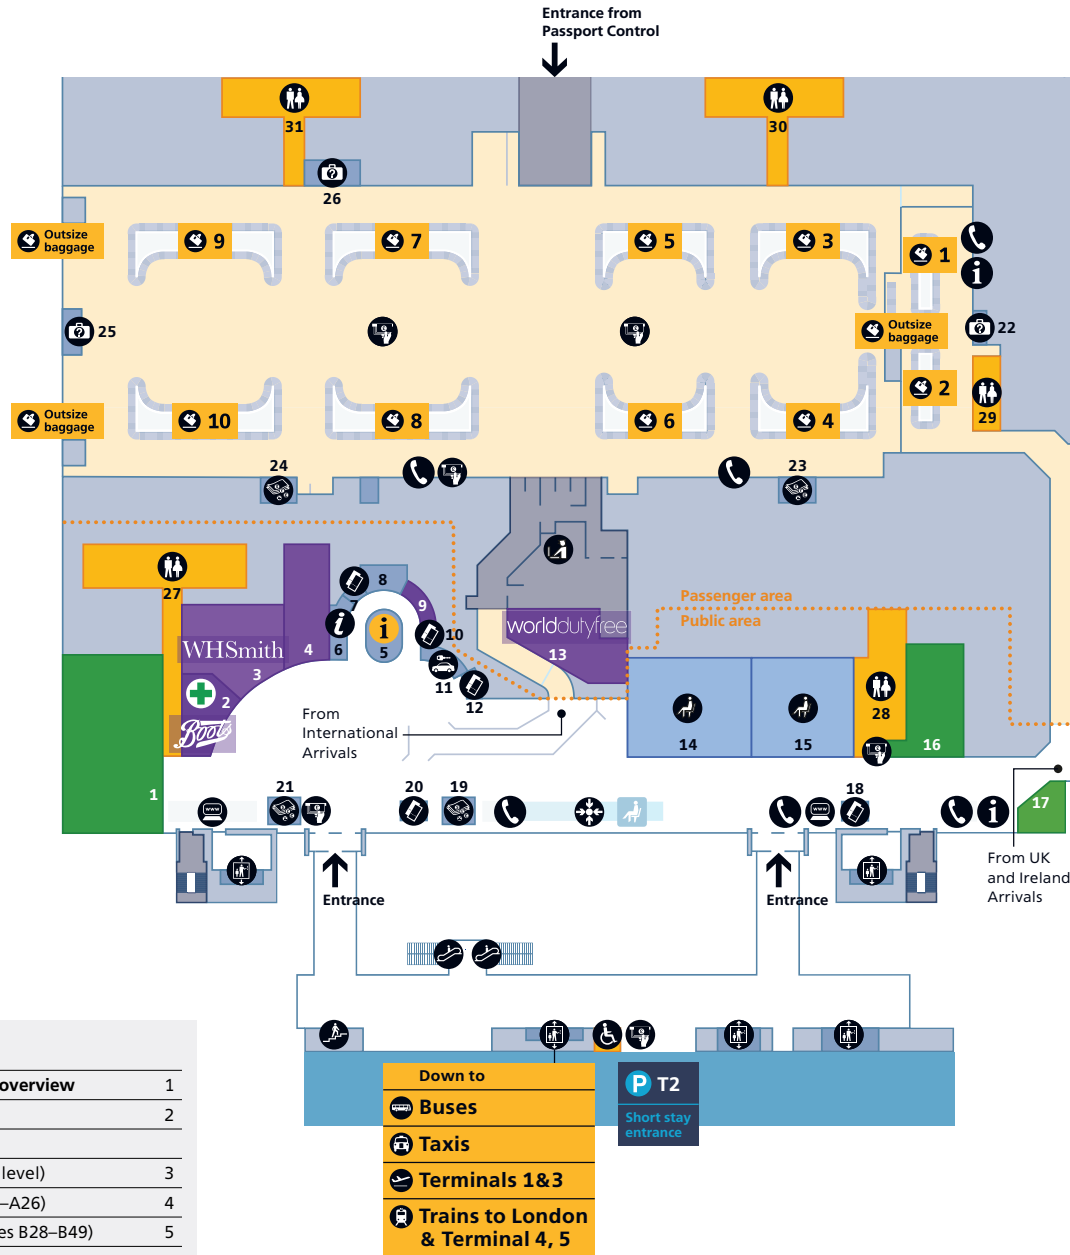

Contents

Heathrow Airport overview	1
Check-in	2
Departures	
Level 5 (Check-in level)	3
Level 4 (Gates A1–A26)	4
Terminal 2B (Gates B28–B49)	5
Arrivals	
Arrivals	6
Onward travel	7

Terminal 2

Departures

Terminal 2B (Gates B31–B49)

Shopping	
Boots +	3
WHSmith	4
World Duty Free	1

Food and drink	
Caffè Nero	8

Services		
Airline lounge	Cash Machine	Seating
Lounge B1 Arrivals lounge 5	Escalator	Special assistance 7
Lounge B3 Air Canada Maple Leaf lounge 9	Help point	Stairs
Bureau de change Moneycorp 2	Internet facility	Telephone
	Lift	Toilets
	Multi-faith prayer room 6	Accessible toilet All
	Pharmacy 3	Baby care All
		Drinking fountain All
Free Wi-Fi is available throughout the terminal. Network name: _Heathrow Wi-Fi		

Contents

Heathrow Airport overview	1
Check-in	2
Departures	
Level 5 (Check-in level)	3
Level 4 (Gates A1–A26)	4
Terminal 2B (Gates B28–B49)	5
Arrivals	
Arrivals	6
Onward travel	7

Terminal 2

Arrivals Level 1

Contents

Heathrow Airport overview	1
Check-in	2
Departures	
Level 5 (Check-in level)	3
Level 4 (Gates A1–A26)	4
Terminal 2B (Gates B28–B49)	5
Arrivals	
Arrivals	6
Onward travel	7

Shopping

Boots +	2
Excess Baggage Company	4
SIM Local	9
WHSmith	3
World Duty Free	13