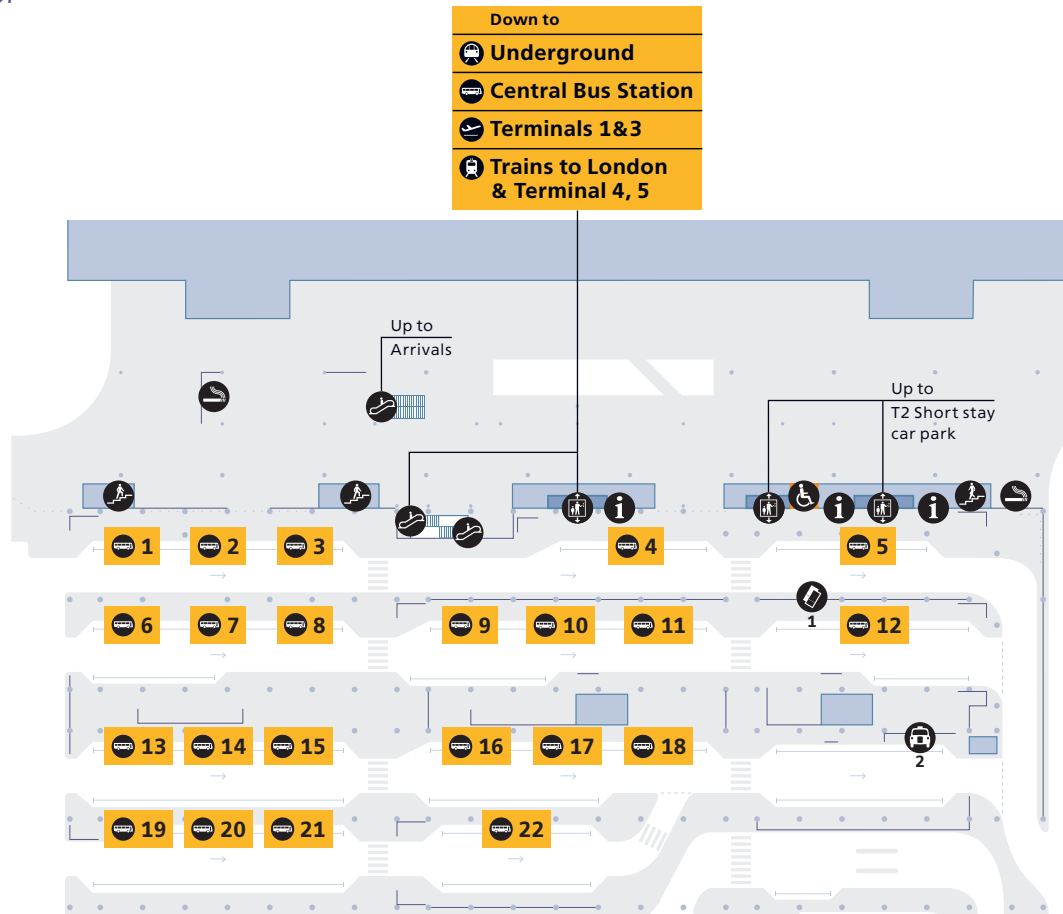

Terminal 2

Arrivals (onward travel)

Ground floor

Services

Accessible toilet	Help point	Taxi rank	2
Bus stop	Lift	Ticket sales	Hotel Hoppa
Escalator	Smoking area	Hotel Hoppa	1
	Stairs		
Free Wi-Fi is available throughout the terminal. Network name: _Heathrow Wi-Fi			

Bus and coach stop allocation

Hotel by bus	12	Car rental (off airport)	22
Hotel Hoppa	9-11	Dollar, Thrifty, Sixt	
Staff buses	13-15	Car rental (on airport)	6-8
Airline crew	16-18	Avis, Budget, Europcar, National, Alamo, Enterprise, Hertz	
Group travel	1-3	Car parking (off airport)	19-21
		NCP Flight Path, Purple Parking, Purple Parking Business, Reeds	
		Car parking (on airport)	4-5
		Business, Business plus, Long stay, Help bus	

Contents

Heathrow Airport overview	1
Check-in	2
Departures	
Level 5 (Check-in level)	3
Level 4 (Gates A1-A26)	4
Terminal 2B (Gates B28-B49)	5
Arrivals	
Arrivals	6
Onward travel	7