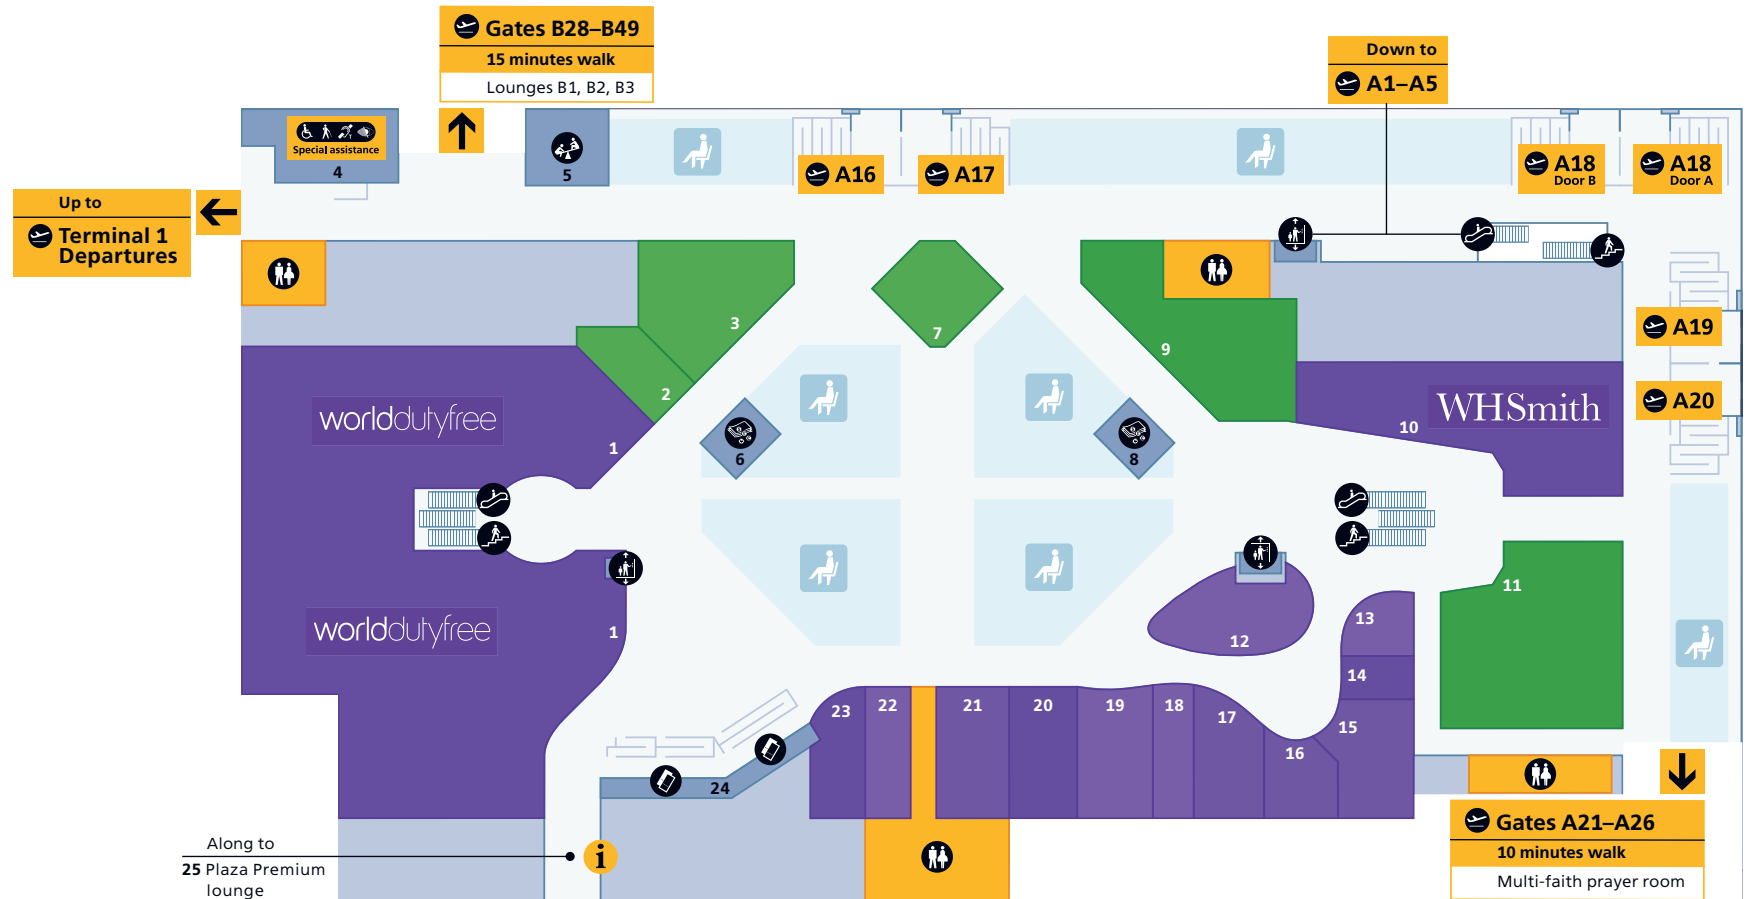

## Departures

Level 5 (Check-in level)

Shopping	
Boots +	19
Case	21
Cath Kidston	3
Dixons Travel	6
John Lewis	4
Sunglass Hut	1
Ted Baker	2
Thomas Pink	22
WHSmith	11
World Duty Free	20

Food and drink	
Cafés	
EAT.	5
Bars and restaurants	
London's Pride by Fuller's	18
The Gorgeous Kitchen	15
The Perfectionists' Café	13
Wondertree	12
YO! Sushi	14

Services		
Airline lounges	Bureau de change	Postbox
Lounge A1 Lufthansa Senator lounge	Moneycorp 10	Seating
Lounge A2 Aer Lingus Gold Circle lounge	Travelax 23	Stairs
Lounge A3 Plaza Premium lounge paid facilities include shower, bedroom and spa	Commercial exports 9	Toilets
7	Escalator	Accessible toilet All
Information	Internet facility	Baby care All
Lift	Pharmacy 19	Drinking fountain All
Free Wi-Fi is available throughout the terminal. Network name: _Heathrow Wi-Fi	VAT refunds managed by Travelax 8	

### Contents

Heathrow Airport overview	1
Check-in	2
<b>Departures</b>	
Level 5 (Check-in Level)	3
Level 4 (Gates A1-A26)	4
Terminal 2B (Gates B28-B49)	5
<b>Arrivals</b>	
Arrivals	6
Onward travel	7

## Departures

Level 4 (Gates A1–A26)

Shopping			
Bottega Veneta	19	Kurt Geiger	15
Burberry	21	Michael Kors	14
Bvlgari	18	Mulberry	22
Gucci	20	Paul Smith	17
Harrods	23	Smythson	13
Harrods	12	WHSmith	10
The Fine Watch Room		World Duty Free	1
Hugo Boss	16		