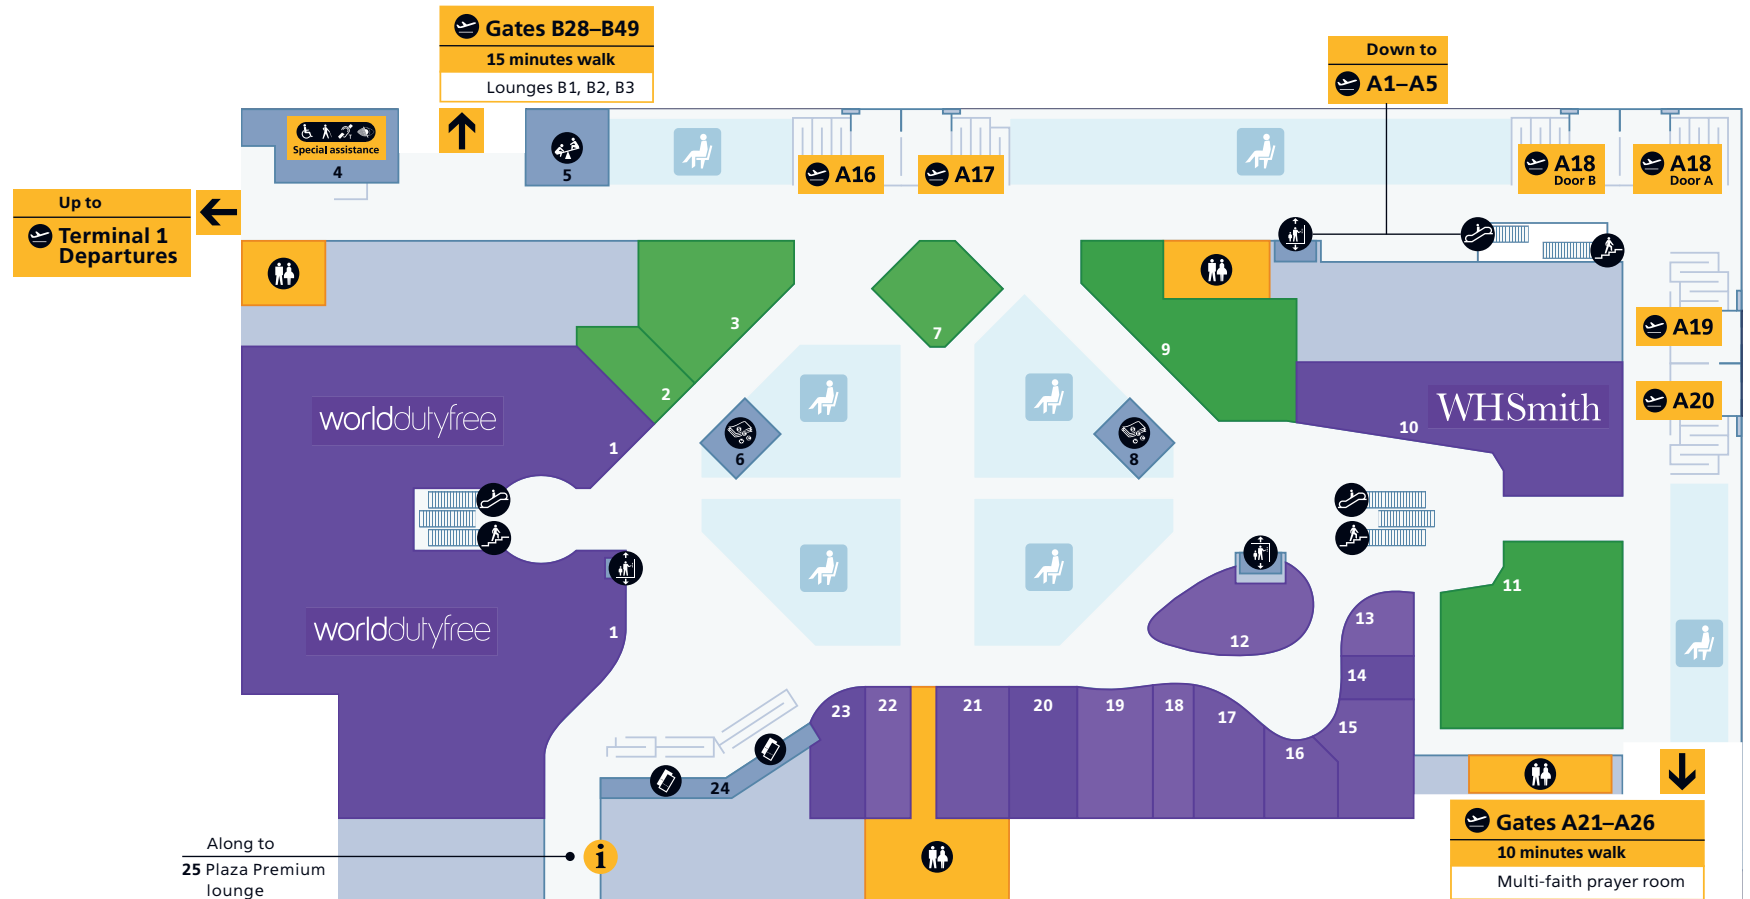

Free Wi-Fi is available throughout the terminal. Network name: _Heathrow Wi-Fi

Contents

Heathrow Airport overview	1
Check-in	2
Departures	
Level 5 (Check-in Level)	3
Level 4 (Gates A1–A26)	4
Terminal 2B (Gates B28–B49)	5
Arrivals	
Arrivals	6
Onward travel	7

Terminal 2

Departures

Level 4 (Gates A1–A26)

Shopping			
Bottega Veneta	19	Kurt Geiger	15
Burberry	21	Michael Kors	14
Bvlgari	18	Mulberry	22
Gucci	20	Paul Smith	17
Harrods	23	Smythson	13
Harrods	12	WHSmith	10
The Fine Watch Room		World Duty Free	1
Hugo Boss	16		

Food and drink			
Cafés		Bars & restaurants	
Ca'puccino	9	Caviar House & Prunier Seafood Bar	7
Caviar House & Prunier	2	La Salle	11
		Leon	3

Services			
Airline lounges		Airline service desk	24
Lounge A3	25	Bureau de change	
Plaza Premium lounge		Moneycorp	8
paid facilities include		Travellex	6
shower, bedroom and spa			
Lounge B1 near Gate		Escalator	
Arrivals lounge	B46	Information	
United Global		Lift	
First lounge		Multi-faith prayer room	
Lounge B2 near Gate		Play area	5
Singapore Airlines	B44		
SilverKris lounge			
Lounge B3 near Gate			
Air Canada	B44		
Maple Leaf lounge			
Free Wi-Fi is available throughout the terminal. Network name: _Heathrow Wi-Fi		Seating	
		Special assistance	4
		Stairs	
		Ticket sales	24
		Toilets	
		Accessible toilet	All
		Baby care	All
		Drinking fountain	All

Contents

Heathrow Airport overview	1
Check-in	2
Departures	
Level 5 (Check-in level)	3
Level 4 (Gates A1–A26)	4
Terminal 2B (Gates B28–B49)	5
Arrivals	
Arrivals	6
Onward travel	7

Shopping

Boots +	2
Excess Baggage Company	4
SIM Local	9
WHSmith	3
World Duty Free	13