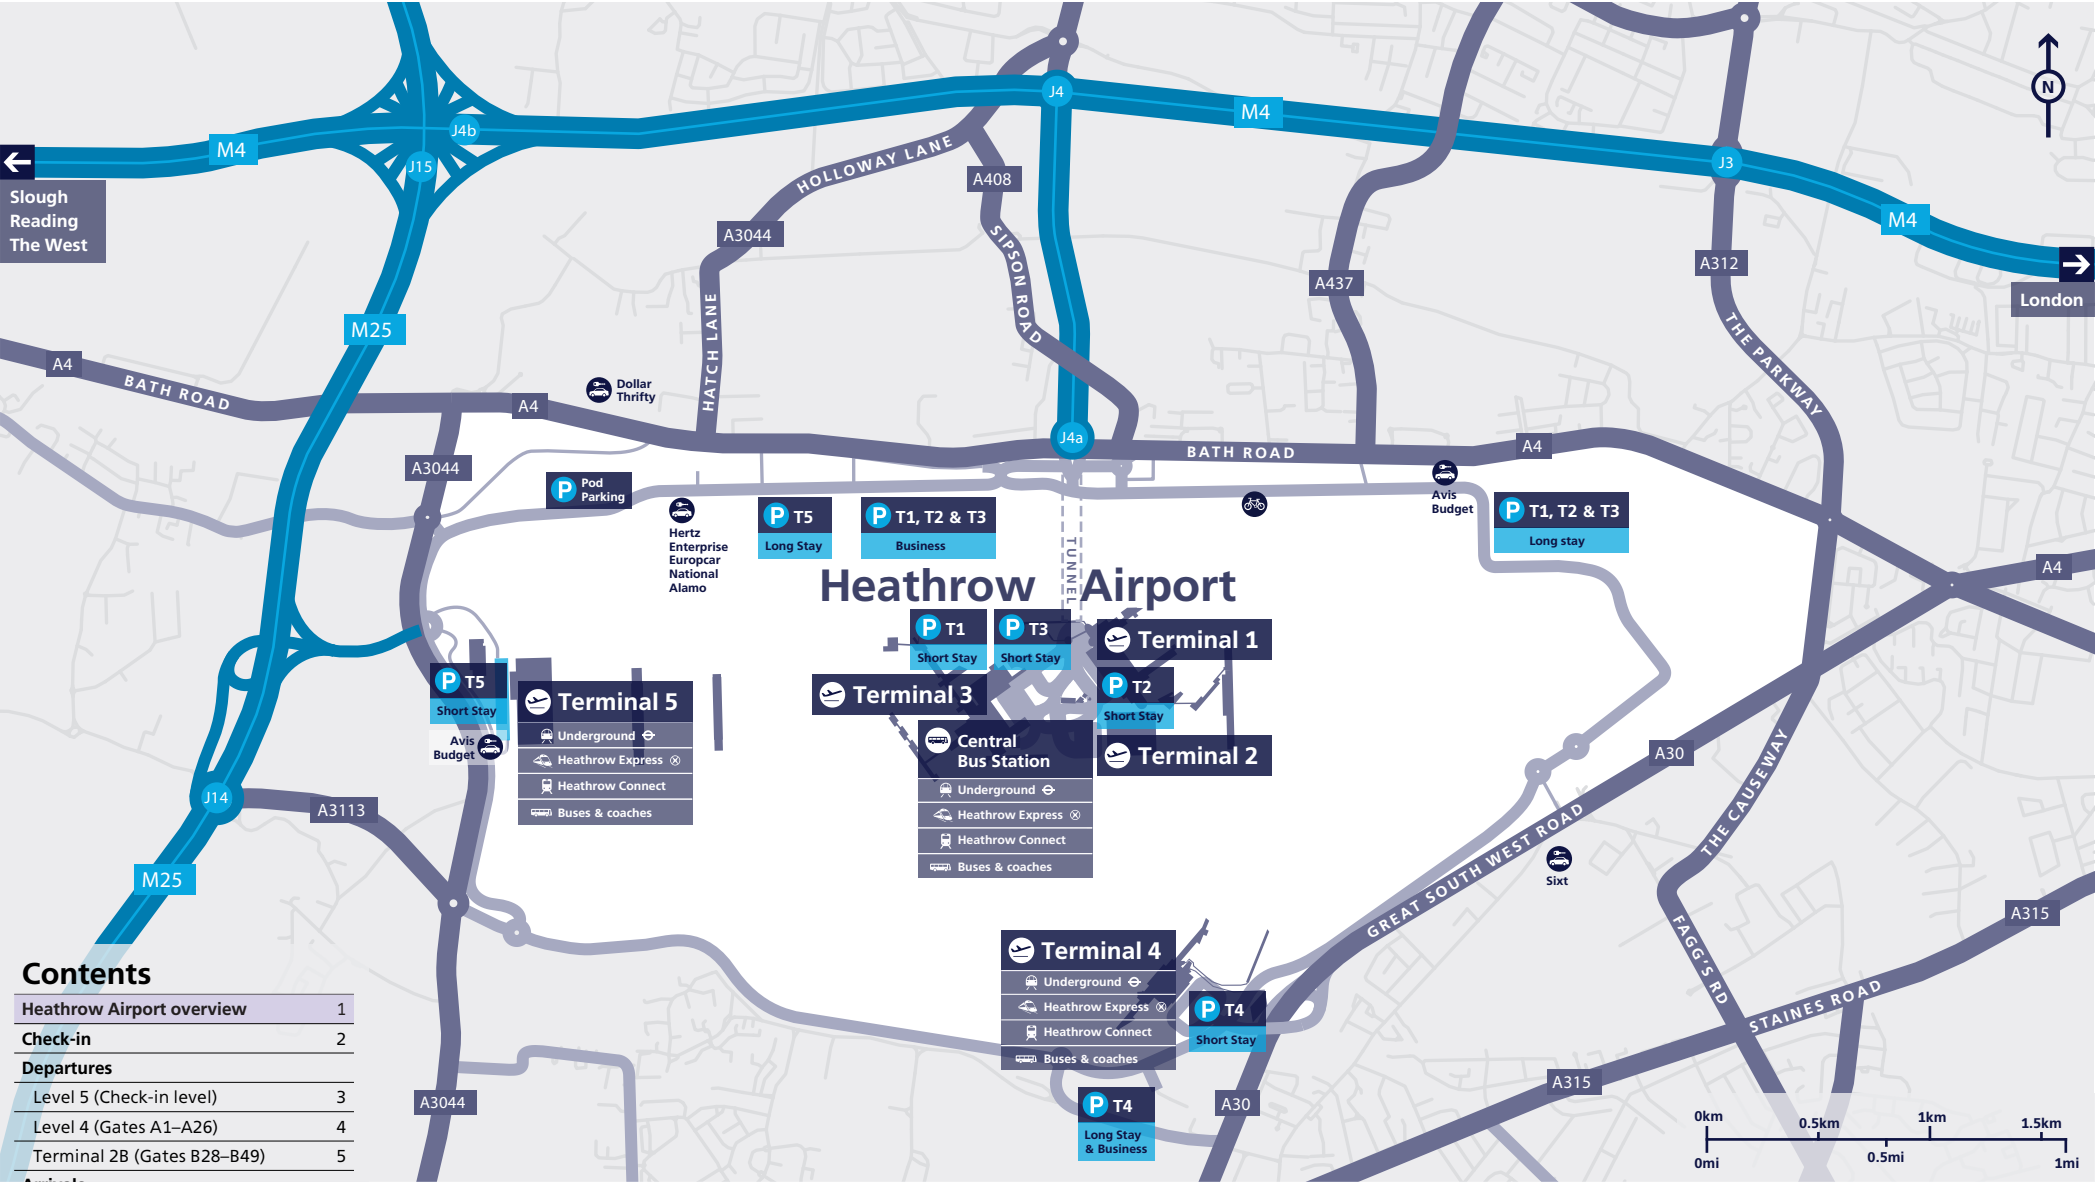

Heathrow Airport

Overview

Contents

Heathrow Airport overview	1
Check-in	2
Departures	
Level 5 (Check-in level)	3
Level 4 (Gates A1–A26)	4
Terminal 2B (Gates B28–B49)	5
Arrivals	
Arrivals	6
Onward travel	7

Terminal 2

Check-in
Level 5

Shopping	
Excess Baggage Company	2

Food and drink	
Cafés	
Costa Coffee	1
Bars and restaurants	
The Flying Chariot by JD Wetherspoon	12

Services	
Airline ticket desk	13–16
Bureau de change	
Travelax	9
Check-in	
Customs cash declarations	4
Customs commercial exports	4
Information	
Meeting point	
Outsize Baggage	6, 10
Postbox	
Free Wi-Fi is available throughout the terminal. Network name: _Heathrow Wi-Fi	
Premium check-in	5, 7, 11
Repack area	
Seating	
Special assistance	8
Telephone	
Toilets	
Accessible toilet	All
Baby care	17, 18
Trolleys	
VAT refunds managed by Travelax	3

Contents

Heathrow Airport overview	1
Check-in	2
Departures	
Level 5 (Check-in level)	3
Level 4 (Gates A1–A26)	4
Terminal 2B (Gates B28–B49)	5
Arrivals	
Arrivals	6
Onward travel	7

Terminal 2

Departures

Level 5 (Check-in level)

Terminal 2

Departures

Level 4 (Gates A1–A26)

Shopping			
Bottega Veneta	19	Kurt Geiger	15
Burberry	21	Michael Kors	14
Bvlgari	18	Mulberry	22
Gucci	20	Paul Smith	17
Harrods	23	Smythson	13
Harrods	12	WHSmith	10
The Fine Watch Room		World Duty Free	1
Hugo Boss	16		