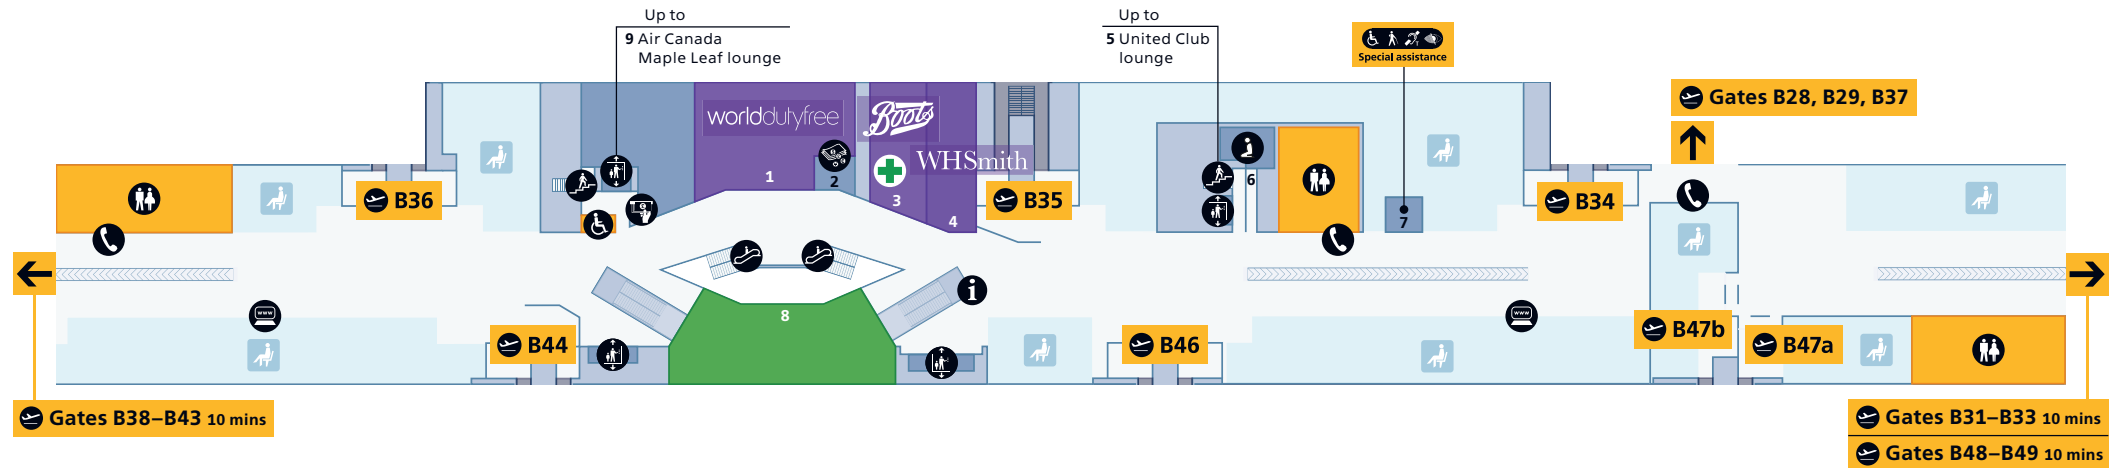

Food and drink			
Cafés		Bars & restaurants	
Ca'puccino	9	Caviar House & Prunier Seafood Bar	7
Caviar House & Prunier	2	La Salle	11
		Leon	3

Services			
	Airline lounges		
	Lounge A3	25	
	Plaza Premium lounge		paid facilities include shower, bedroom and spa
	Lounge B1	near Gate	
	Arrivals lounge	B46	
	United Global		
	First lounge		
	Lounge B2	near Gate	
	Singapore Airlines	B44	
	SilverKris lounge		
	Lounge B3	near Gate	
	Air Canada	B44	
	Maple Leaf lounge		
	Airline service desk	24	
	Bureau de change		
	Moneycorp	8	
	Travelex	6	
	Escalator		
	Information		
	Lift		
	Multi-faith prayer room		
	Play area	5	
	Seating		
	Special assistance	4	
	Stairs		
	Ticket sales	24	
	Toilets		
	Accessible toilet	All	
	Baby care	All	
	Drinking fountain	All	

### Contents

Heathrow Airport overview	1
Check-in	2
<b>Departures</b>	
Level 5 (Check-in level)	3
Level 4 (Gates A1–A26)	4
Terminal 2B (Gates B28–B49)	5
<b>Arrivals</b>	
Arrivals	6
Onward travel	7

Free Wi-Fi is available throughout the terminal. Network name: \_Heathrow Wi-Fi

# Terminal 2

## Departures

Terminal 2B (Gates B31–B49)

Shopping	
Boots +	3
WHSmith	4
World Duty Free	1

Food and drink	
Caffè Nero	8

Services		
Airline lounge	Cash Machine	Seating
Lounge B1 Arrivals lounge 5	Escalator	Special assistance 7
Lounge B3 Air Canada Maple Leaf lounge 9	Help point	Stairs
Bureau de change	Internet facility	Telephone
Moneycorp 2	Lift	Toilets
	Multi-faith prayer room 6	Accessible toilet All
	Pharmacy 3	Baby care All
		Drinking fountain All
Free Wi-Fi is available throughout the terminal. Network name: _Heathrow Wi-Fi		