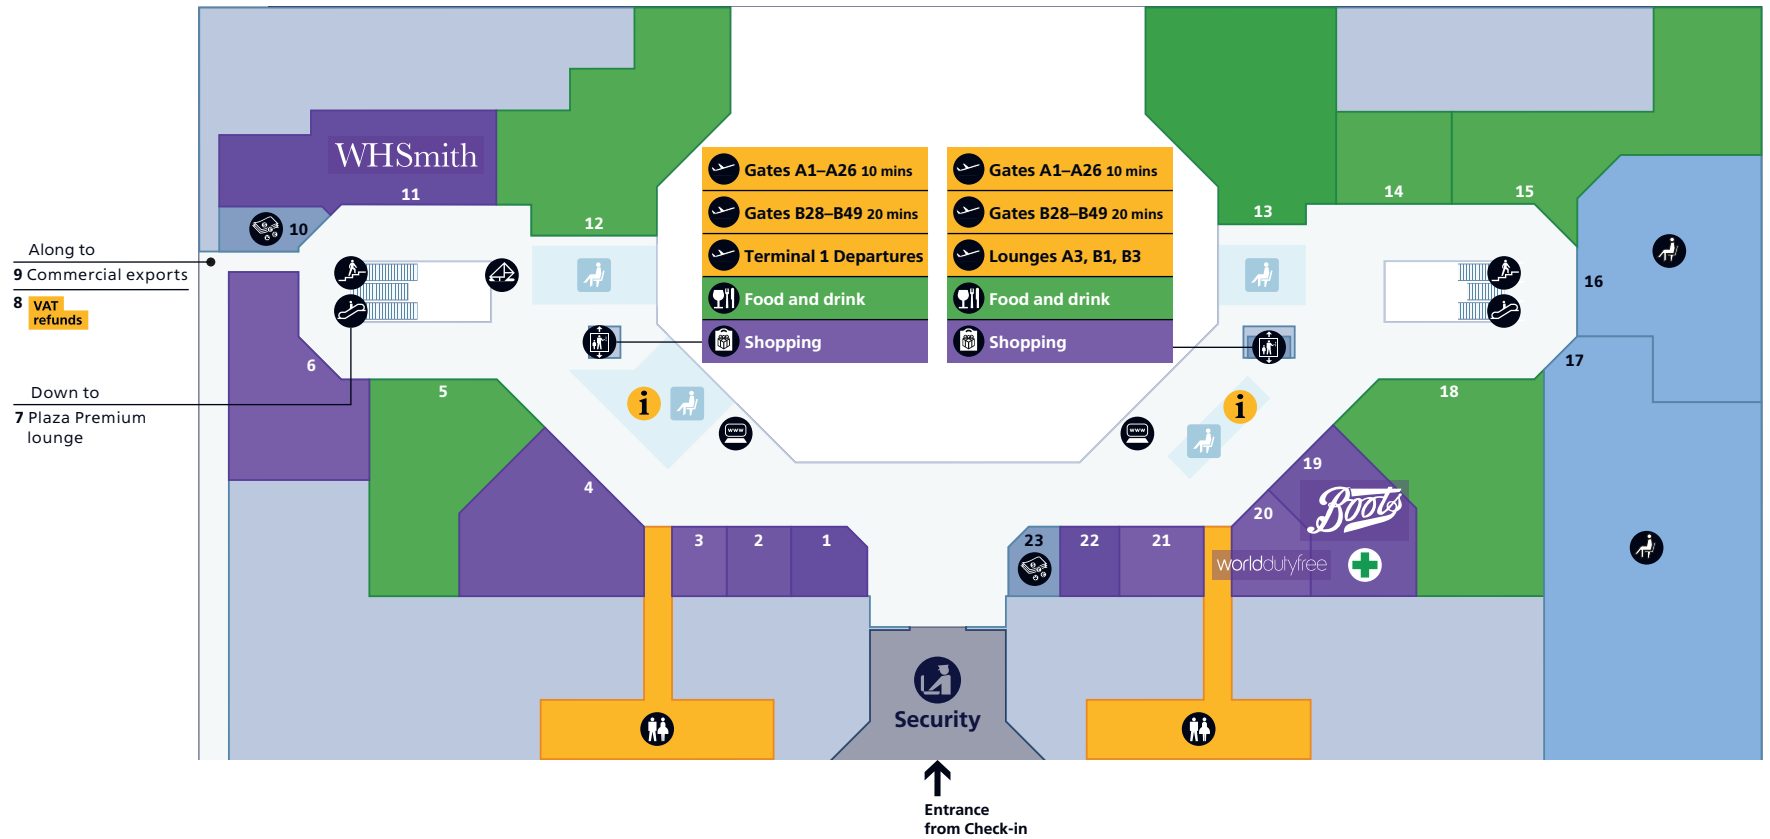

Ticket desks			
Aegean Airlines	14	Ethiopian Airlines	13
Aer Lingus	15	EVA Air	16
Air Canada	16	LOT Polish Airlines	15
Air China	16	Lufthansa	15
Air New Zealand	14	SAS – Scandinavian Airlines	14
ANA	14	Singapore Airlines	16
Asiana Airlines	14	South African Airways	14
Austrian	15	Swiss International Air lines	15
Avianca	13	TAP Portugal	14
Brussels Airlines	15	Thai Airways	16
Croatia Airlines	15	Turkish Airlines	16
Egypt Air	13	United Airlines	13

Contents

Heathrow Airport overview	1
Check-in	2
Departures	
Level 5 (Check-in level)	3
Level 4 (Gates A1–A26)	4
Terminal 2B (Gates B28–B49)	5
Arrivals	
Arrivals	6
Onward travel	7

Terminal 2

Departures

Level 5 (Check-in level)

Terminal 2

Departures

Level 4 (Gates A1–A26)

Shopping			
Bottega Veneta	19	Kurt Geiger	15
Burberry	21	Michael Kors	14
Bvlgari	18	Mulberry	22
Gucci	20	Paul Smith	17
Harrods	23	Smythson	13
Harrods	12	WHSmith	10
The Fine Watch Room		World Duty Free	1
Hugo Boss	16		

Contents

Heathrow Airport overview	1
Check-in	2
Departures	
Level 5 (Check-in level)	3
Level 4 (Gates A1–A26)	4
Terminal 2B (Gates B28–B49)	5
Arrivals	
Arrivals	6
Onward travel	7

Shopping

Boots +	2
Excess Baggage Company	4
SIM Local	9
WHSmith	3
World Duty Free	13