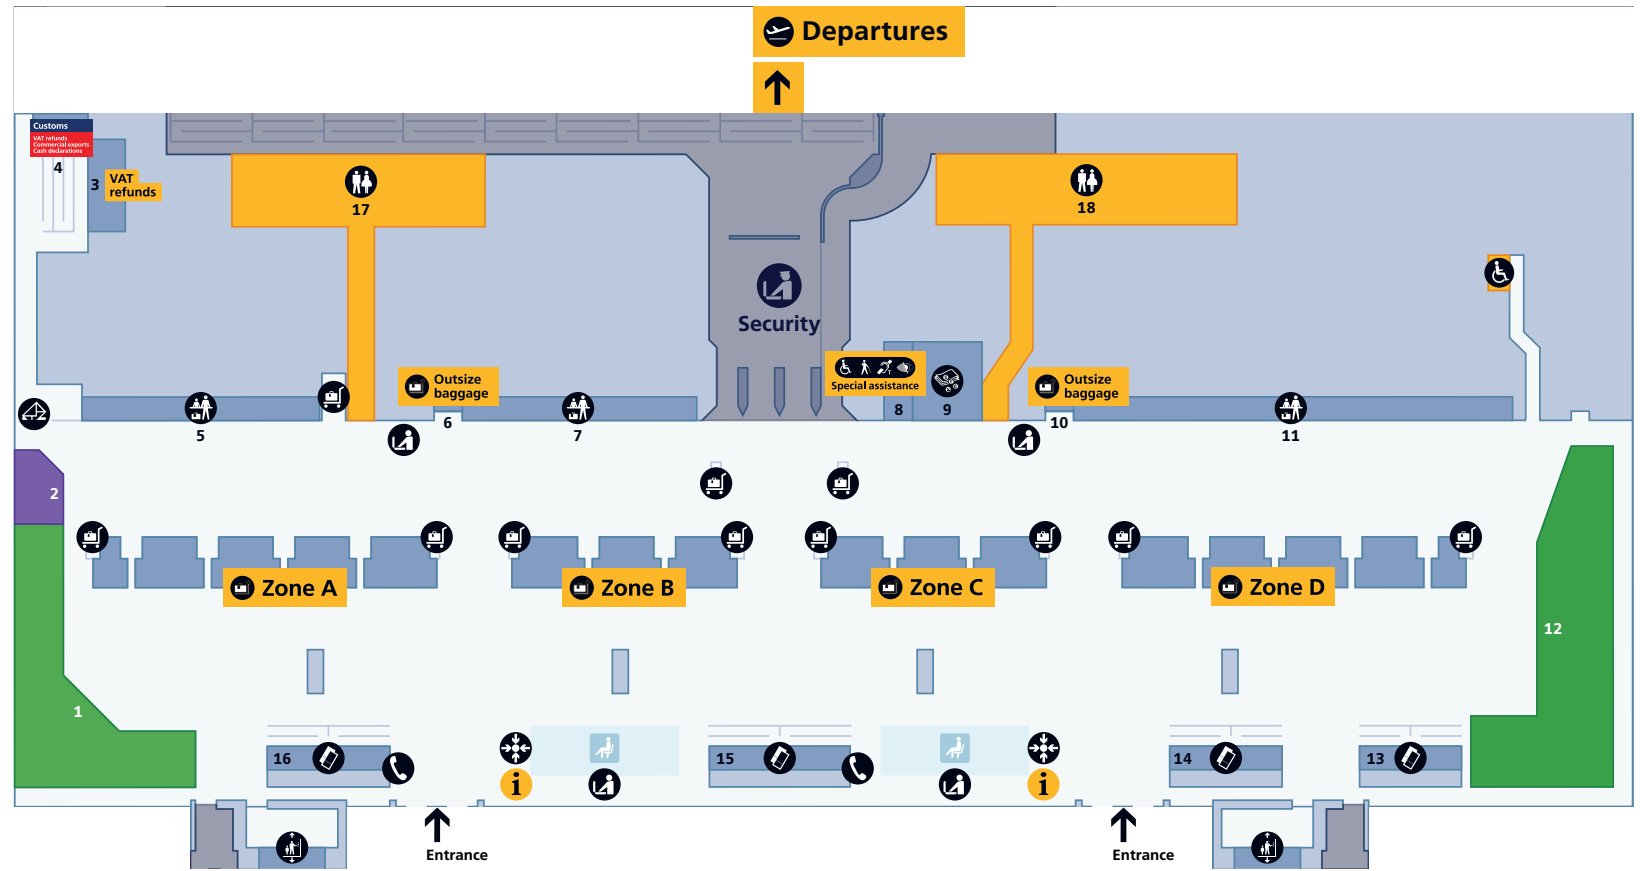

Heathrow Airport

Overview

Contents

Heathrow Airport overview	1
Check-in	2
Departures	
Level 5 (Check-in level)	3
Level 4 (Gates A1–A26)	4
Terminal 2B (Gates B28–B49)	5
Arrivals	
Arrivals	6
Onward travel	7

Terminal 2

Check-in
Level 5

Shopping	
Excess Baggage Company	2

Food and drink	
Cafés	
Costa Coffee	1
Bars and restaurants	
The Flying Chariot by JD Wetherspoon	12

Services	
Airline ticket desk	13–16
Bureau de change	
Travelax	9
Check-in	
Customs cash declarations	4
Customs commercial exports	4
Information	
Meeting point	
Outsize Baggage	6, 10
Postbox	
Free Wi-Fi is available throughout the terminal. Network name: _Heathrow Wi-Fi	
Premium check-in	5, 7, 11
Repack area	
Seating	
Special assistance	8
Telephone	
Toilets	
Accessible toilet	All
Baby care	17, 18
Trolleys	
VAT refunds managed by Travelax	3

Terminal 2

Departures

Level 4 (Gates A1–A26)

Shopping			
Bottega Veneta	19	Kurt Geiger	15
Burberry	21	Michael Kors	14
Bvlgari	18	Mulberry	22
Gucci	20	Paul Smith	17
Harrods	23	Smythson	13
Harrods	12	WHSmith	10
The Fine Watch Room		World Duty Free	1
Hugo Boss	16		

Contents

Heathrow Airport overview	1
Check-in	2
Departures	
Level 5 (Check-in level)	3
Level 4 (Gates A1–A26)	4
Terminal 2B (Gates B28–B49)	5
Arrivals	
Arrivals	6
Onward travel	7

Shopping

Boots +	2
Excess Baggage Company	4
SIM Local	9
WHSmith	3
World Duty Free	13