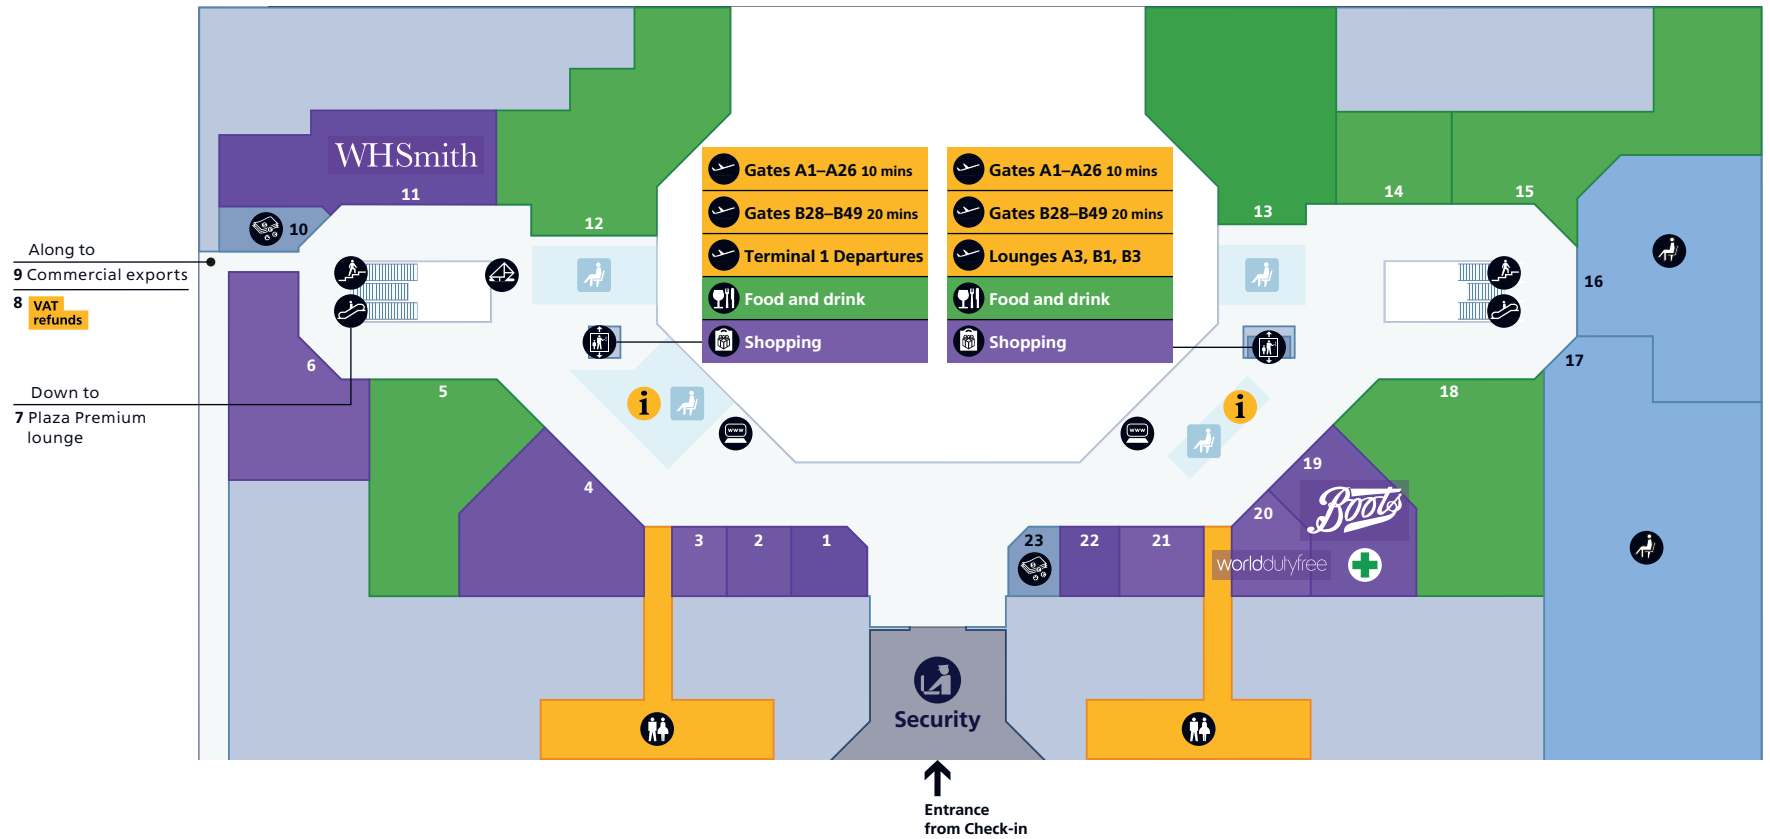

Terminal 2

Departures

Level 5 (Check-in level)

Shopping	
Boots +	19
Case	21
Cath Kidston	3
Dixons Travel	6
John Lewis	4
Sunglass Hut	1
Ted Baker	2
Thomas Pink	22
WHSmith	11
World Duty Free	20

Food and drink	
Cafés	
EAT.	5
Bars and restaurants	
London's Pride by Fuller's	18
The Gorgeous Kitchen	15
The Perfectionists' Café	13
Wondertree	12
YO! Sushi	14

Services		
Airline lounges	Bureau de change	Postbox
Lounge A1 Lufthansa Senator lounge	Moneycorp 10	Seating
Lounge A2 Aer Lingus Gold Circle lounge	Travelax 23	Stairs
Lounge A3 Plaza Premium lounge paid facilities include shower, bedroom and spa	Commercial exports 9	Toilets
7	Escalator	Accessible toilet All
Information	Internet facility	Baby care All
Lift	Pharmacy 19	Drinking fountain All
Free Wi-Fi is available throughout the terminal. Network name: _Heathrow Wi-Fi	VAT refunds managed by Travelax 8	

Contents

Heathrow Airport overview	1
Check-in	2
Departures	
Level 5 (Check-in Level)	3
Level 4 (Gates A1-A26)	4
Terminal 2B (Gates B28-B49)	5
Arrivals	
Arrivals	6
Onward travel	7