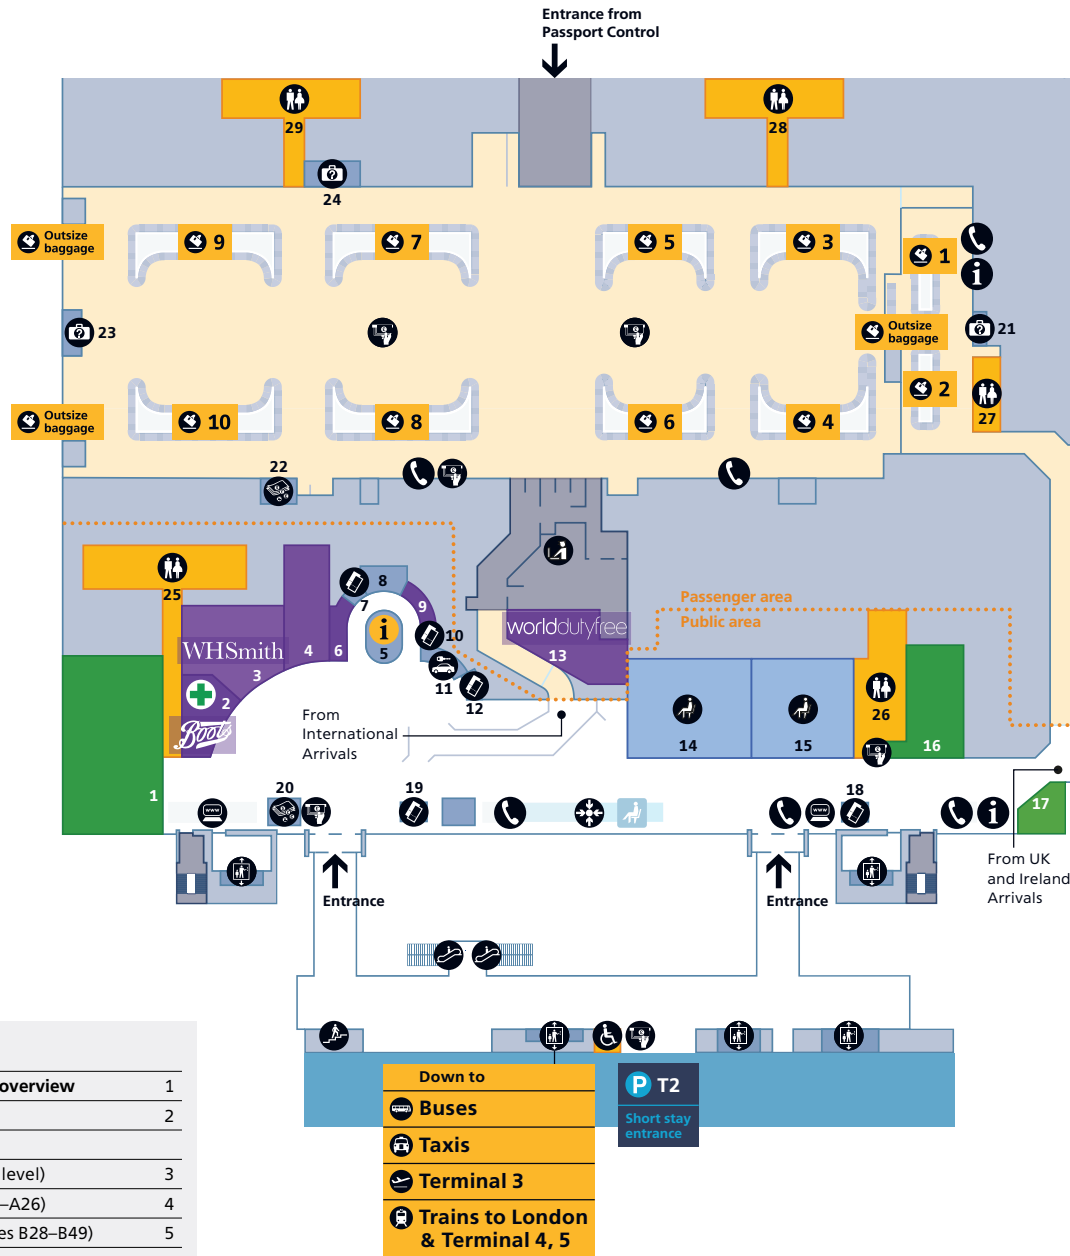

Terminal 2

Arrivals Level 1

Shopping	
Boots +	2
Excess Baggage Company	4
SIM Local	9
WHSmith	3
We Know London	6
World Duty Free	13

Food and drink	
Caffè Nero	1, 17
M&S Simply Food	16

Services		
Airline lounge		
Arrivals lounge	14	
Plaza Premium lounge	15	
Airport Information	5, 8	
Baggage enquires	21, 23, 24	
Baggage reclaim		
Bureau de change		
Travelex	20, 22	
Car rental desk	11	
Cash machine		
Escalator		
Help point		
Internet facility		
Lift		
Meeting point		
Pharmacy	2	
Seating		
Stairs		
Telephone		
Ticket sales		
Heathrow Express	12, 19	
Hotel by Bus	7	
National Express	10	
Toilets		
Accessible toilet	All	
Baby care	26-29	
Drinking fountain	27-29	

Free Wi-Fi is available throughout the terminal. Network name: _Heathrow Wi-Fi

Contents	
Heathrow Airport overview	1
Check-in	2
Departures	
Level 5 (Check-in level)	3
Level 4 (Gates A1-A26)	4
Terminal 2B (Gates B28-B49)	5
Arrivals	
Arrivals	6
Onward travel	7

Down to

- Buses
- Taxis
- Terminal 3
- Trains to London & Terminal 4, 5

P T2
Short stay entrance