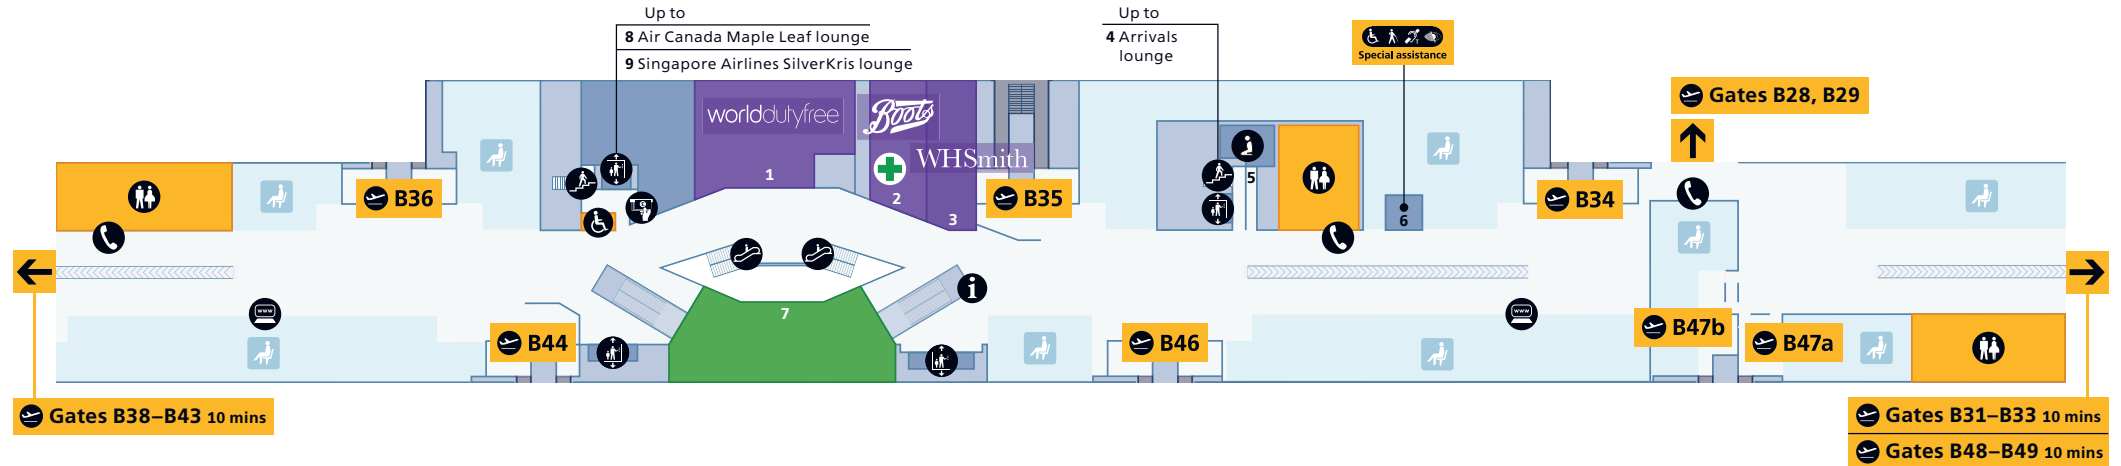

Terminal 2

Departures

Terminal 2B (Gates B31–B49)

Shopping	
Boots +	2
WHSmith	3
World Duty Free	1

Food and drink	
Caffè Nero	7

Services		
Airline lounge	Cash Machine	Seating
Lounge B1 Arrivals lounge 4	Escalator	Special assistance 6
Lounge B2 Singapore Airlines SilverKris lounge 9	Help point	Stairs
Lounge B3 Air Canada Maple Leaf lounge 8	Internet facility	Telephone
	Lift	Toilets
	Multi-faith prayer room 5	Accessible toilet All
	Pharmacy 2	Baby care All
		Drinking fountain All

Free Wi-Fi is available throughout the terminal. Network name: _Heathrow Wi-Fi

Contents

Heathrow Airport overview	1
Check-in	2
Departures	
Level 5 (Check-in level)	3
Level 4 (Gates A1–A26)	4
Terminal 2B (Gates B28–B49)	5
Arrivals	
Arrivals	6
Onward travel	7