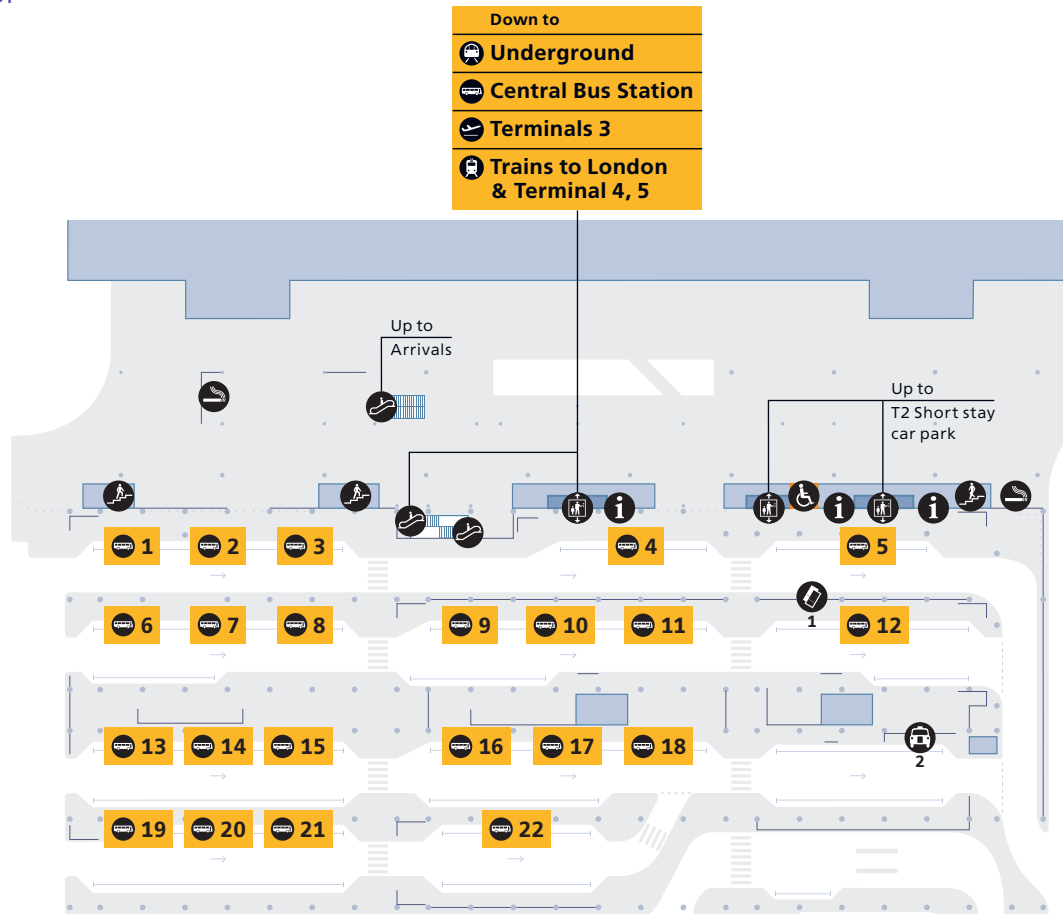

Free Wi-Fi is available throughout the terminal. Network name: \_Heathrow Wi-Fi

Contents	
Heathrow Airport overview	1
Check-in	2
Departures	
Level 5 (Check-in level)	3
Level 4 (Gates A1-A26)	4
Terminal 2B (Gates B28-B49)	5
Arrivals	
Arrivals	6
Onward travel	7

Down to

- Buses
- Taxis
- Terminal 3
- Trains to London & Terminal 4, 5

P T2  
Short stay entrance

# Terminal 2

## Arrivals (onward travel)

Ground floor