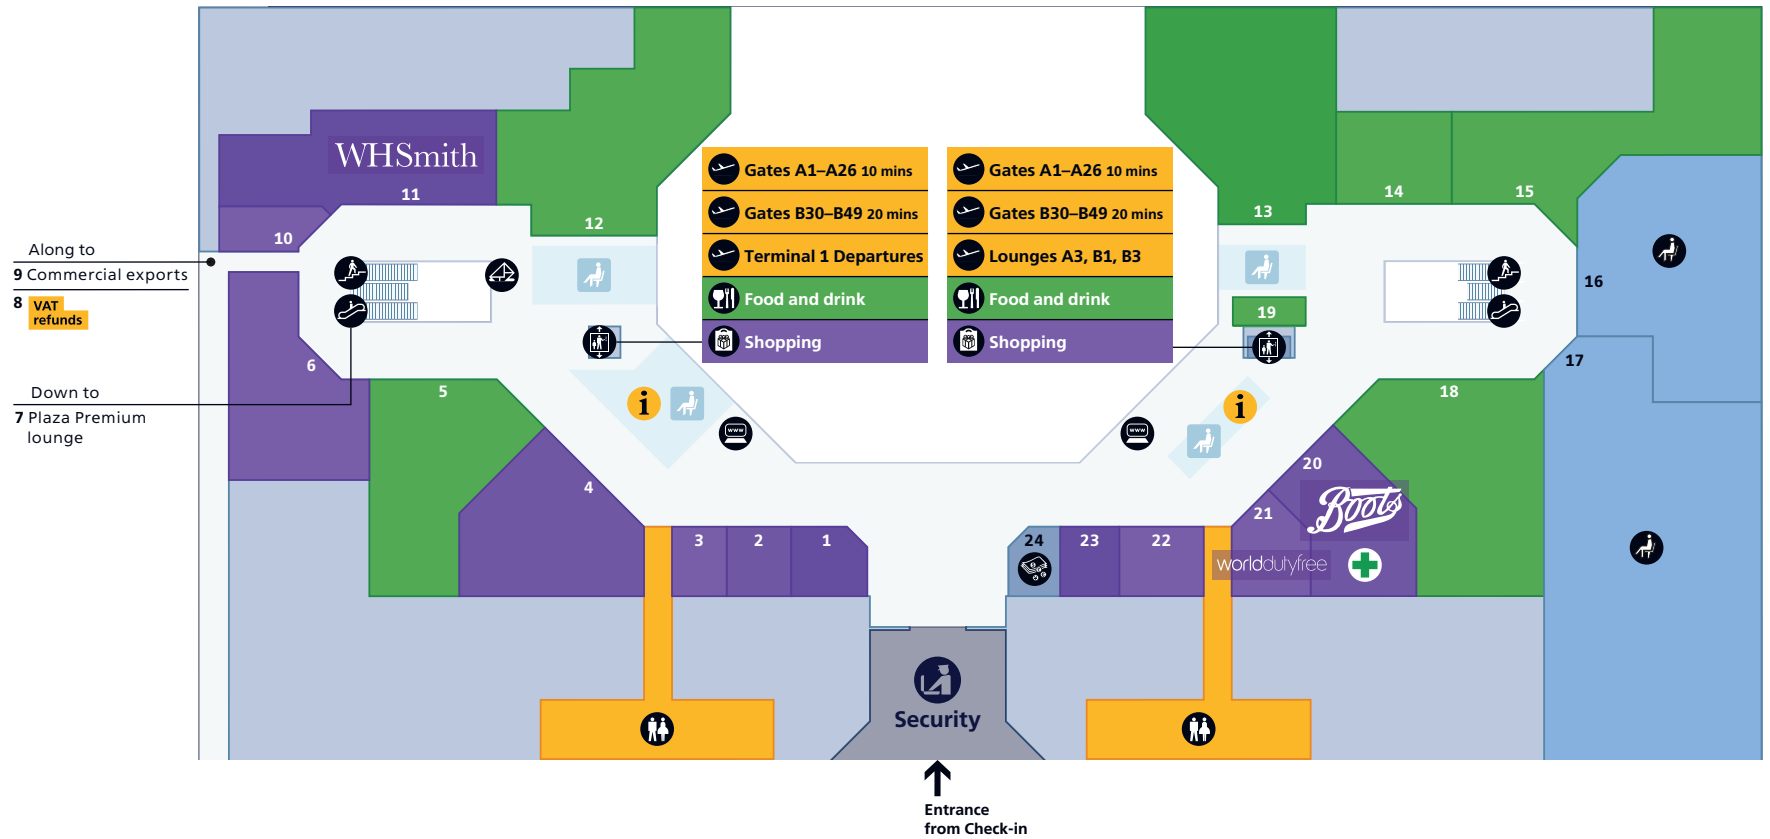

Terminal 2

Departures

Level 5 (Check-in level)

Shopping	
Boots +	20
Case	22
Cath Kidston	3
Dixons Travel	6
Hamleys	10
John Lewis	4
Sunglass Hut	1
Ted Baker	2
Thomas Pink	23
WHSmith	11
World Duty Free	21

Food and drink	
Cafés	
EAT.	5
Bars and restaurants	
Krispy Kreme	19
London's Pride by Fuller's	18
The Gorgeous Kitchen	15
The Perfectionists' Café	13
Wondertree	12
YO! Sushi	14

Services		
Airline lounges	Bureau de change	Postbox
Lounge A1 Lufthansa Senator lounge	Travelex	Seating
Lounge A2 Aer Lingus Gold Circle lounge	Commercial exports	Stairs
Lounge A3 Plaza Premium lounge paid facilities include shower, bedroom and spa	Escalator	Toilets
	Information	Accessible toilet All
	Internet facility	Baby care All
	Lift	Drinking fountain All
	Pharmacy	VAT refunds managed by Travelex

Contents

Heathrow Airport overview	1
Check-in	2
Departures	
Level 5 (Check-in level)	3
Level 4 (Gates A1-A26)	4
Terminal 2B (Gates B28-B49)	5
Arrivals	
Arrivals	6
Onward travel	7