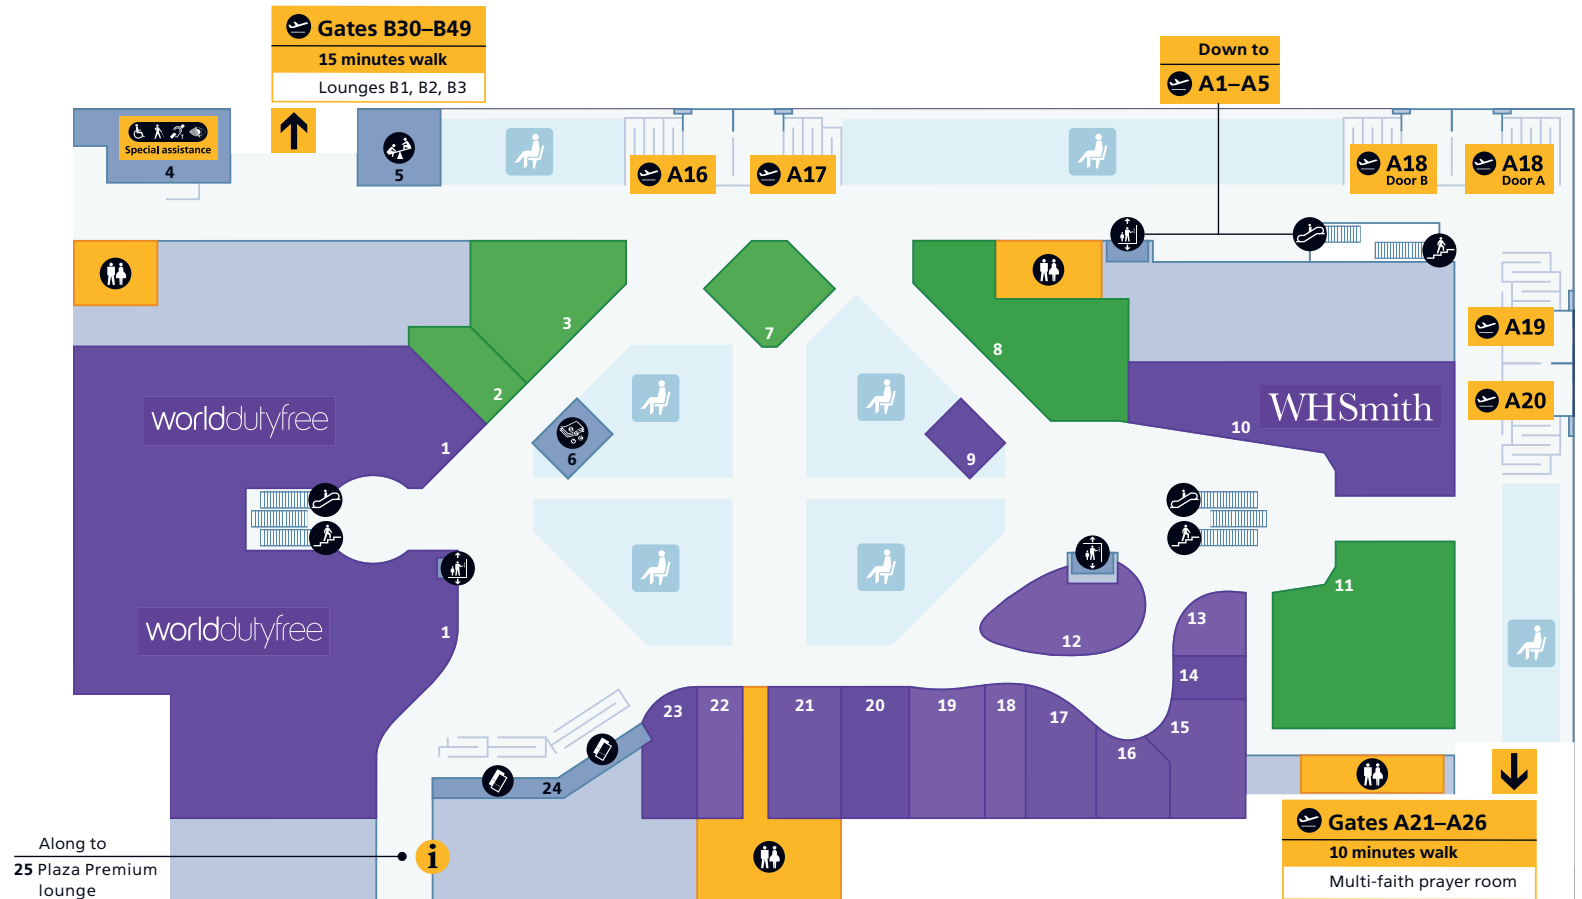

## Departures

Level 5 (Check-in level)

Shopping	
Boots +	20
Case	22
Cath Kidston	3
Dixons Travel	6
Hamleys	10
John Lewis	4
Sunglass Hut	1
Ted Baker	2
Thomas Pink	23
WHSmith	11
World Duty Free	21

Food and drink	
<b>Cafés</b>	
EAT.	5
<b>Bars and restaurants</b>	
Krispy Kreme	19
London's Pride by Fuller's	18
The Gorgeous Kitchen	15
The Perfectionists' Café	13
Wondertree	12
YO! Sushi	14

### Contents

<b>Heathrow Airport overview</b>	1
<b>Check-in</b>	2
<b>Departures</b>	
Level 5 (Check-in level)	3
Level 4 (Gates A1-A26)	4
Terminal 2B (Gates B28-B49)	5
<b>Arrivals</b>	
Arrivals	6
Onward travel	7

## Departures

Level 4 (Gates A1–A26)

Shopping			
Bottega Veneta	19	Kurt Geiger	15
Burberry	21	Michael Kors	14
Bvlgari	18	Mulberry	22
Gucci	20	Paul Smith	17
Harrods	23	Rolex	9
Harrods	12	Smythson	13
Fine Watch Room		WHSmith	10
Hugo Boss	16	World Duty Free	1

Food and drink			
Cafés		Bars & restaurants	
Ca'puccino	8	Caviar House & Prunier Seafood Bar	7
Caviar House & Prunier	2	La Salle	11
		Leon	3

Services			
Airline lounges		Airline service desk	24
Lounge A3	25	Bureau de change	
Lounge B1	near Gate B46	Travellex	6
Lounge B2	near Gate B44	Escalator	
Lounge B3	near Gate B44	Information	
Plaza Premium lounge		Lift	
United Global First lounge		Multi-faith prayer room	
Singapore Airlines SilverKris lounge		Play area	5
Air Canada Maple Leaf lounge		Seating	
Free Wi-Fi is available throughout the terminal. Network name: _Heathrow Wi-Fi		Special assistance	4
		Stairs	
		Ticket sales	24
		Toilets	
		Accessible toilet	All
		Baby care	All
		Drinking fountain	All