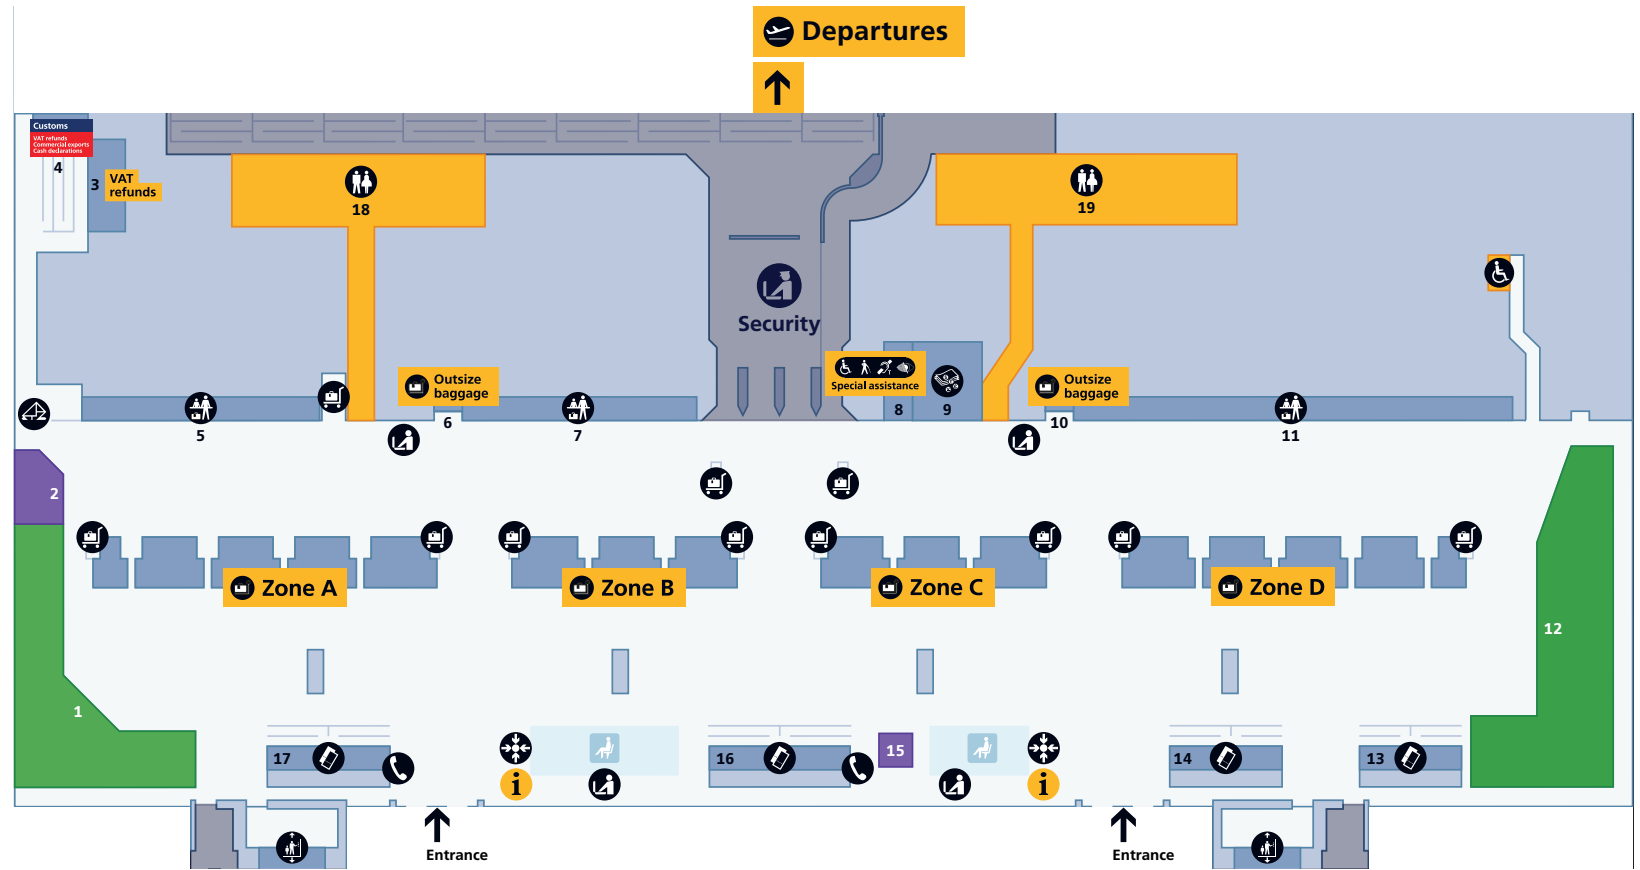

Terminal 2

Check-in Level 5

Shopping	
Excess Baggage Company	2
TBC	15

Food and drink	
Cafés	
Costa Coffee	1
Bars and restaurants	
The Flying Chariot by JD Wetherspoon	12

Services	
Airline ticket desk	13–14, 16–17
Bag wrap	15
Bureau de change	
Travelex	9
Check-in	
Customs cash declarations	4
Customs commercial exports	4
Information	
Meeting point	
Outsize Baggage	6, 10
Postbox	
Free Wi-Fi is available throughout the terminal. Network name: _Heathrow Wi-Fi	
Premium check-in	5, 7, 11
Repack area	
Seating	
Special assistance	8
Telephone	
Toilets	
Accessible toilet	All
Baby care	18, 19
Trolleys	
VAT refunds managed by Travelex	3

Ticket desks			
Aegean Airlines	14	Ethiopian Airlines	13
Aer Lingus	16	EVA Air	17
Air Canada	17	LOT Polish Airlines	16
Air China	17	Lufthansa	16
Air New Zealand	14	SAS – Scandinavian Airlines	14
ANA	14	Singapore Airlines	17
Asiana Airlines	14	South African Airways	14
Austrian	16	Swiss International Air lines	16
Avianca	13	TAP Portugal	14
Brussels Airlines	16	Thai Airways	17
Croatia Airlines	16	Turkish Airlines	17
Egypt Air	13	United Airlines	13

Contents	
Heathrow Airport overview	1
Check-in	2
Departures	
Level 5 (Check-in level)	3
Level 4 (Gates A1–A26)	4
Terminal 2B (Gates B28–B49)	5
Arrivals	
Arrivals	6
Onward travel	7