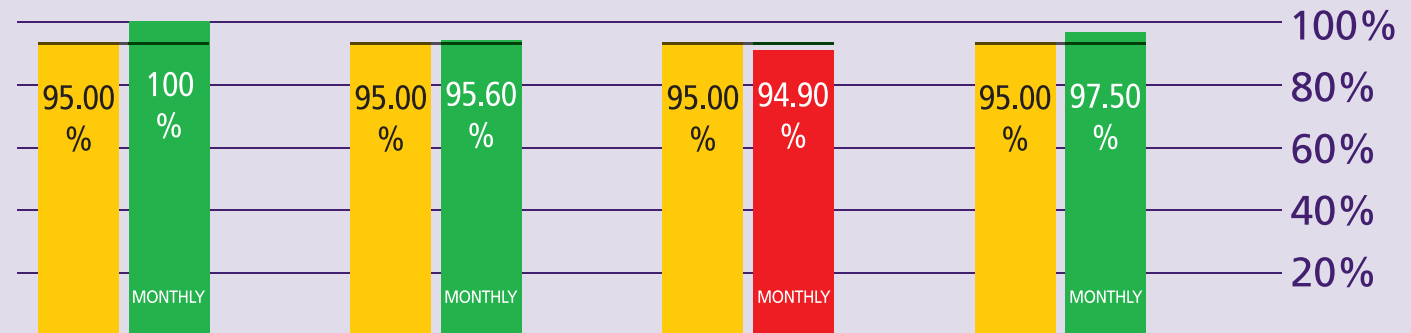

How are Immigration Performing?

September 2012

KEY TO PERFORMANCE

Non-EEA Immigration
waiting time 45 mins
queue < 45 mins

Based on 15min time periods measured

EEA Immigration
waiting time 25 mins
queue < 25 mins

Based on 15min time periods measured