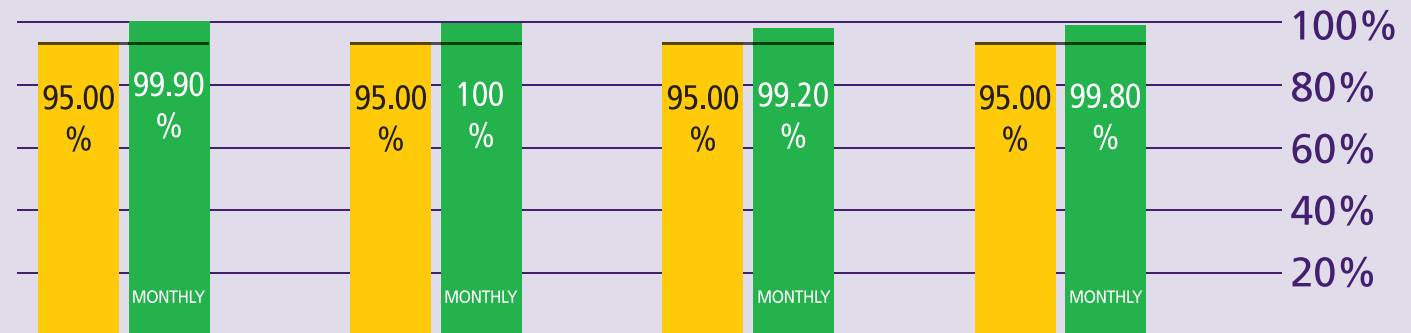

# How are Immigration Performing?

October 2012

## KEY TO PERFORMANCE

**Non-EEA Immigration**  
waiting time 45 mins  
queue < 45 mins

Based on 15min time periods measured

**EEA Immigration**  
waiting time 25 mins  
queue < 25 mins

Based on 15min time periods measured