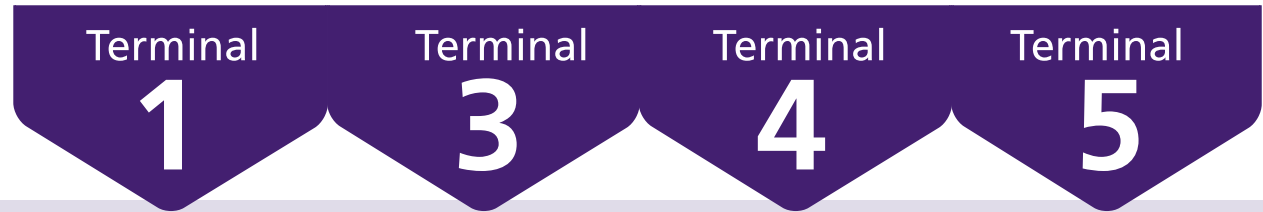

## KEY TO PERFORMANCE

**Non-EEA Immigration**  
waiting time 45 mins  
queue < 45 mins

Based on 15min time periods measured

**EEA Immigration**  
waiting time 25 mins  
queue < 25 mins

Based on 15min time periods measured