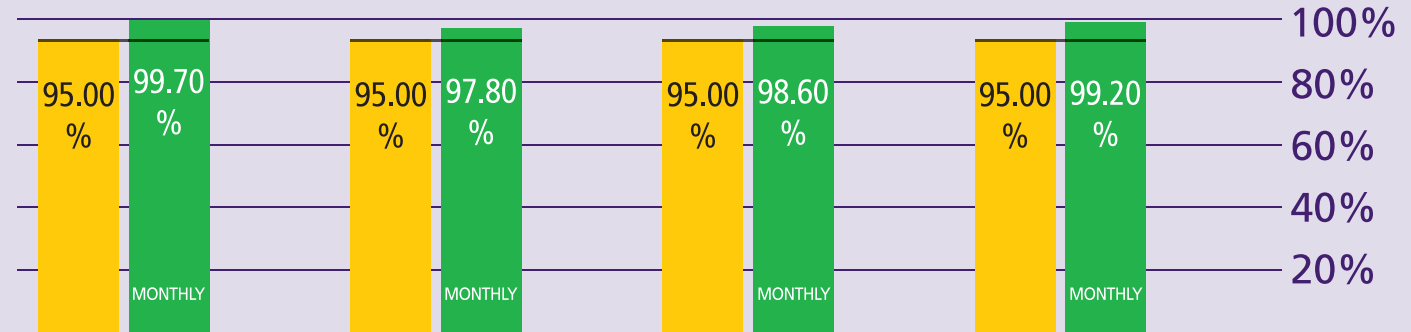

How are Immigration Performing?

November 2012

KEY TO PERFORMANCE

Non-EEA Immigration
waiting time 45 mins
queue < 45 mins

Based on 15min time periods measured

EEA Immigration
waiting time 25 mins
queue < 25 mins

Based on 15min time periods measured