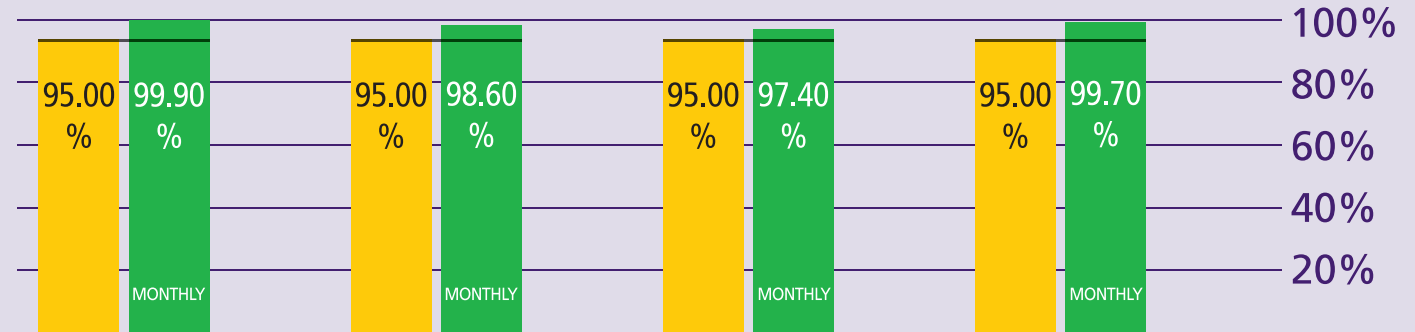

# How are Immigration Performing?

June 2013

## KEY TO PERFORMANCE

**Non-EEA Immigration**  
waiting time 45 mins  
queue < 45 mins

Based on 15min time periods measured

**EEA Immigration**  
waiting time 25 mins  
queue < 25 mins

Based on 15min time periods measured