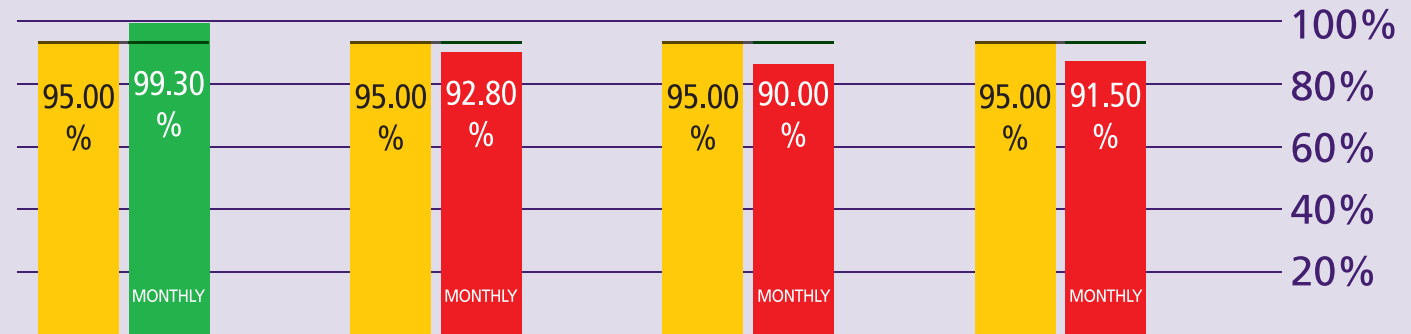

# How are Immigration Performing?

June 2012

## KEY TO PERFORMANCE

**Non-EEA Immigration**  
waiting time 45 mins  
queue < 45 mins

Based on 15min time periods measured

**EEA Immigration**  
waiting time 25 mins  
queue < 25 mins

Based on 15min time periods measured