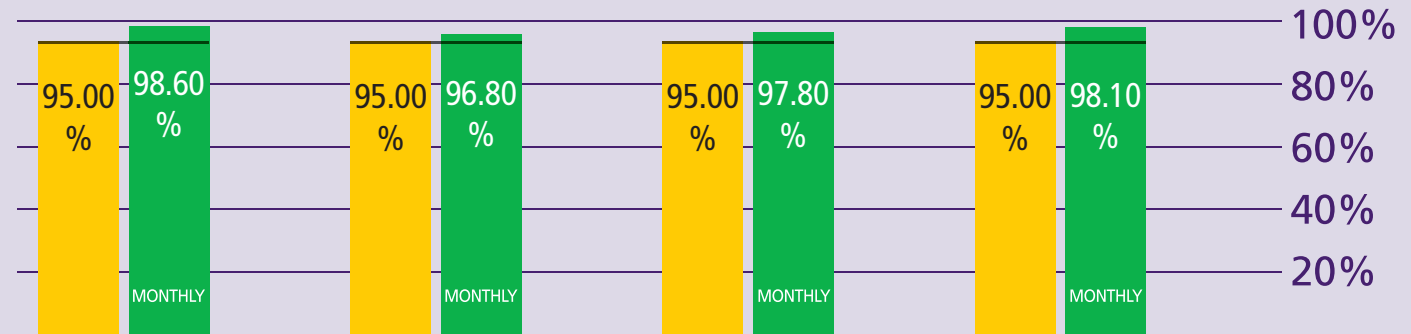

How are Immigration Performing?

July 2012

KEY TO PERFORMANCE

Non-EEA Immigration
waiting time 45 mins
queue < 45 mins

Based on 15min time periods measured

EEA Immigration
waiting time 25 mins
queue < 25 mins

Based on 15min time periods measured