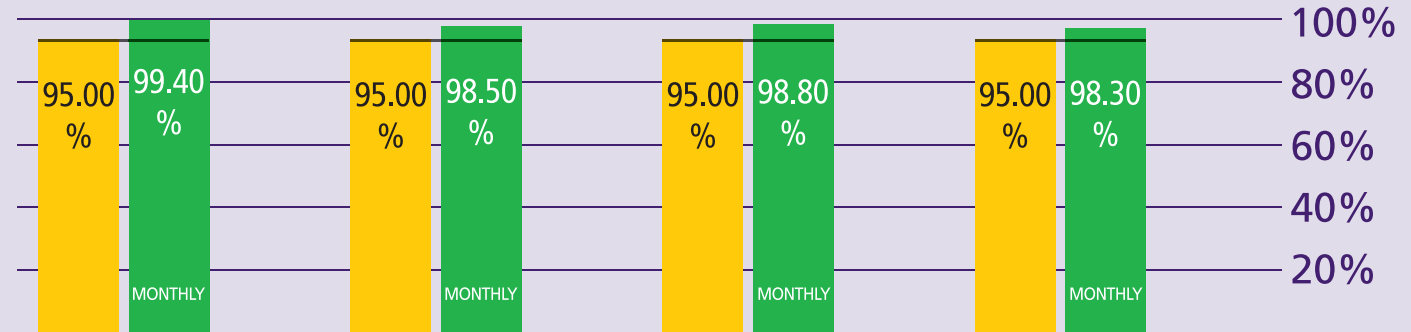

How are Immigration Performing?

December 2012

KEY TO PERFORMANCE

Non-EEA Immigration
waiting time 45 mins
queue < 45 mins

Based on 15min time periods measured

EEA Immigration
waiting time 25 mins
queue < 25 mins

Based on 15min time periods measured