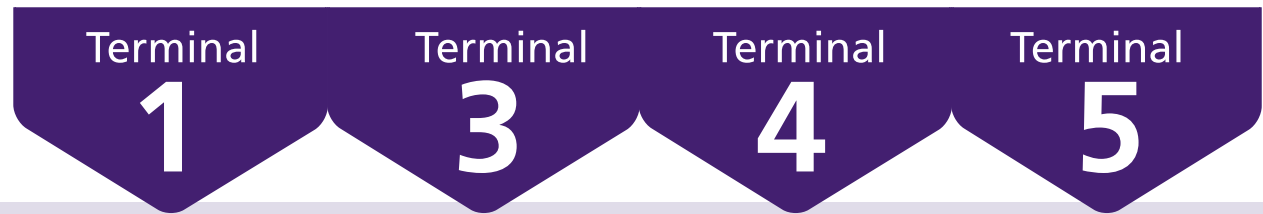

## KEY TO PERFORMANCE

**Non-EEA Immigration**  
waiting time 45 mins  
queue < 45 mins

Based on 15min time periods measured

**EEA Immigration**  
waiting time 25 mins  
queue < 25 mins

Based on 15min time periods measured