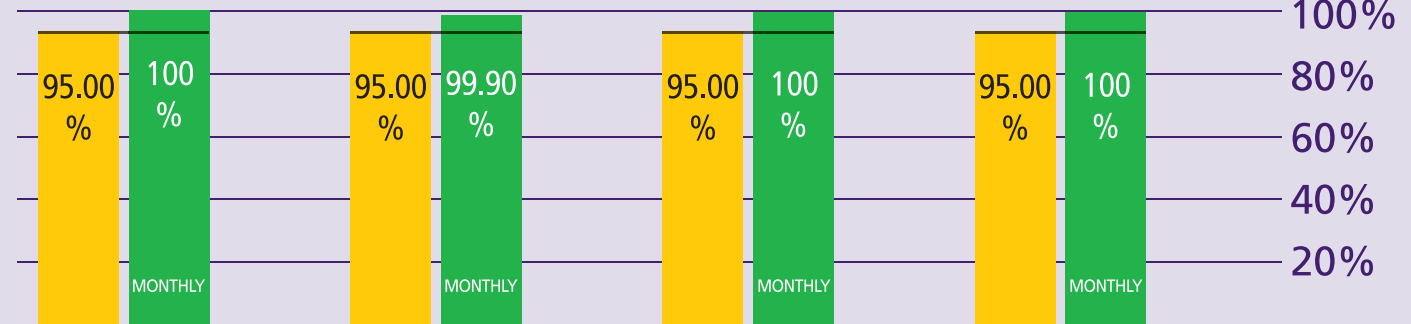

# How are Immigration Performing?

August 2012

## KEY TO PERFORMANCE

**Non-EEA Immigration**  
waiting time 45 mins  
queue < 45 mins

Based on 15min time periods measured

**EEA Immigration**  
waiting time 25 mins  
queue < 25 mins

Based on 15min time periods measured