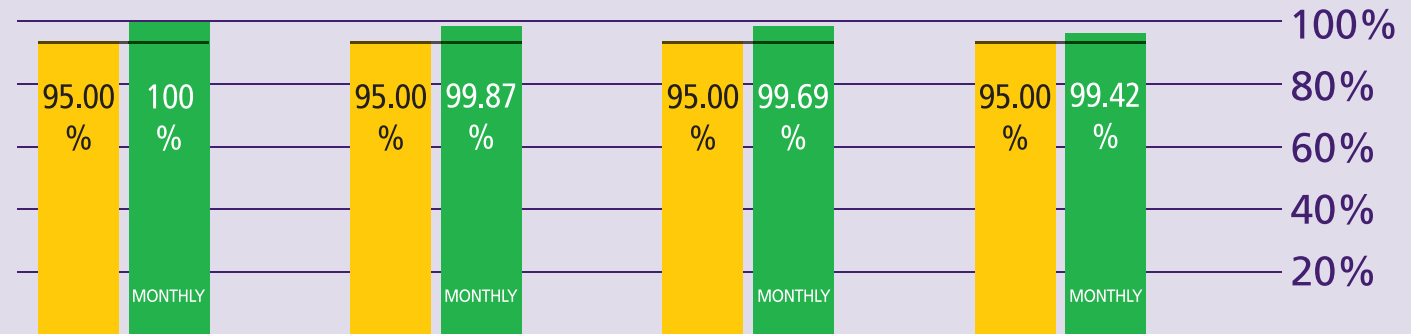

# How are Immigration Performing?

January 2013

## KEY TO PERFORMANCE

**Non-EEA Immigration**  
waiting time 45 mins  
queue < 45 mins

Based on 15min time periods measured

**EEA Immigration**  
waiting time 25 mins  
queue < 25 mins

Based on 15min time periods measured