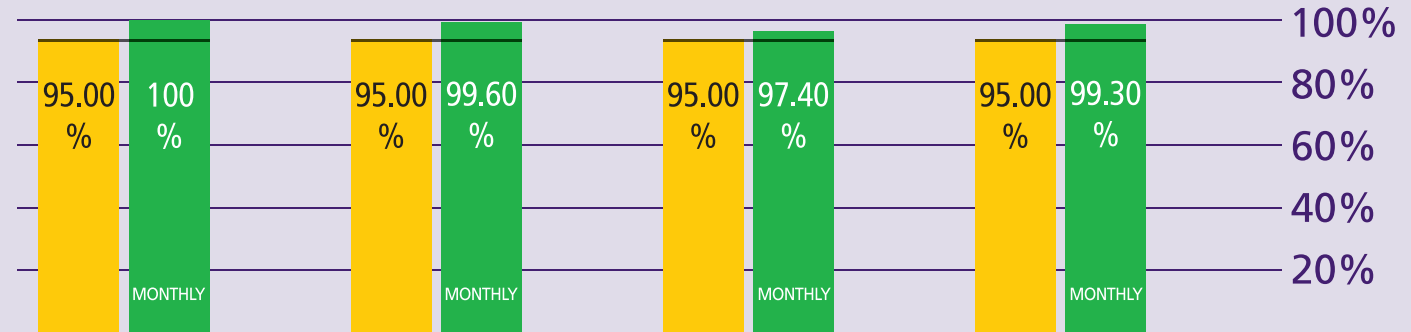

# How are Immigration Performing?

September 2013

## KEY TO PERFORMANCE

**Non-EEA Immigration**  
waiting time 45 mins  
queue < 45 mins

Based on 15min time periods measured

**EEA Immigration**  
waiting time 25 mins  
queue < 25 mins

Based on 15min time periods measured