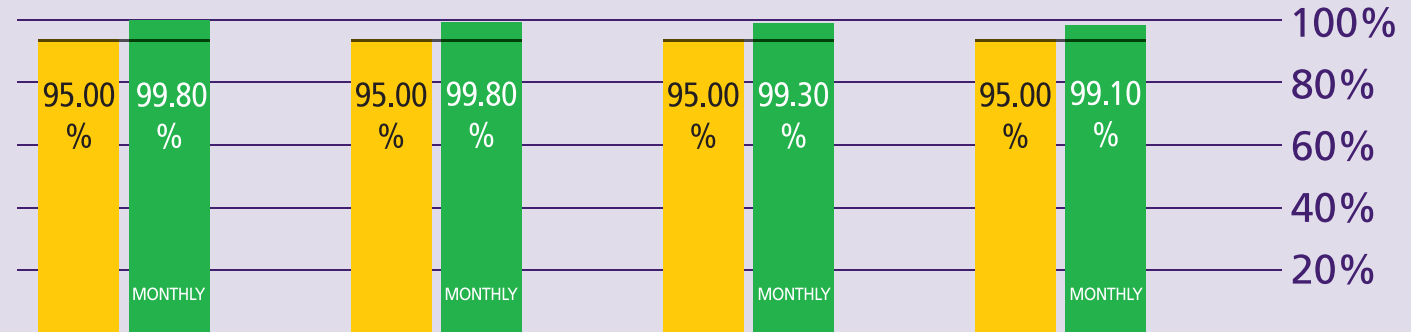

How are Immigration Performing?

May 2013

KEY TO PERFORMANCE

Non-EEA Immigration
waiting time 45 mins
queue < 45 mins

Based on 15min time periods measured

EEA Immigration
waiting time 25 mins
queue < 25 mins

Based on 15min time periods measured