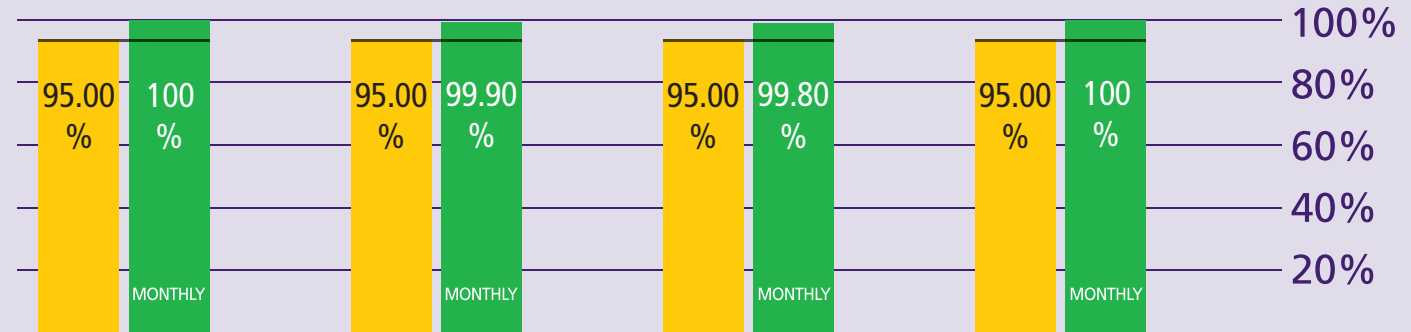

How are Immigration Performing?

March 2013

KEY TO PERFORMANCE

Non-EEA Immigration
waiting time 45 mins
 queue < 45 mins

Based on 15min time periods measured

EEA Immigration
waiting time 25 mins
 queue < 25 mins

Based on 15min time periods measured