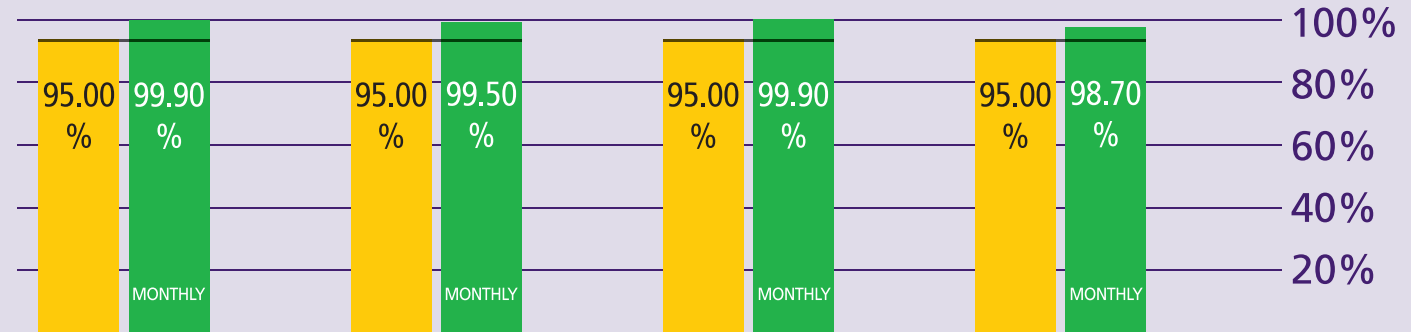

How are Immigration Performing?

July 2013

KEY TO PERFORMANCE

Non-EEA Immigration
waiting time 45 mins
queue < 45 mins

Based on 15min time periods measured

EEA Immigration
waiting time 25 mins
queue < 25 mins

Based on 15min time periods measured