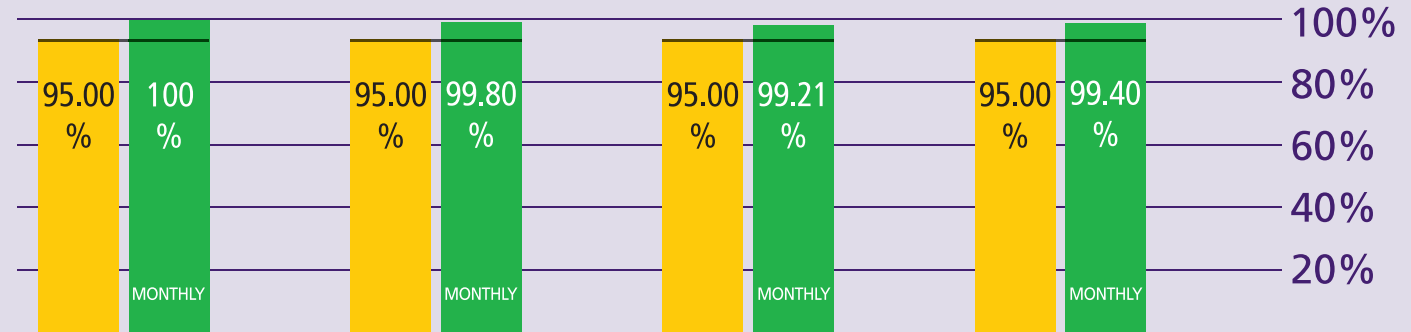

# How are Immigration Performing?

February 2013

## KEY TO PERFORMANCE

**Non-EEA Immigration**  
waiting time 45 mins  
queue < 45 mins

Based on 15min time periods measured

**EEA Immigration**  
waiting time 25 mins  
queue < 25 mins

Based on 15min time periods measured