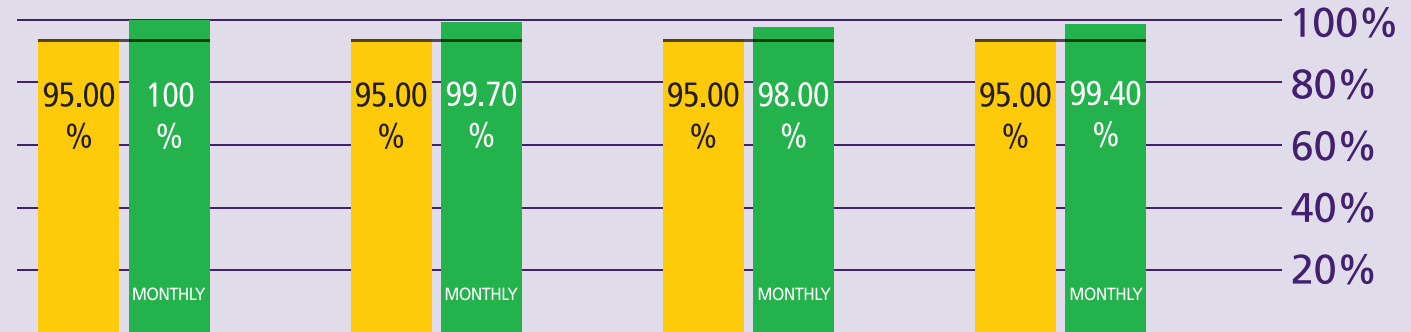

# How are Immigration Performing?

August 2013

## KEY TO PERFORMANCE

**Non-EEA Immigration**  
waiting time 45 mins  
queue < 45 mins

Based on 15min time periods measured

**EEA Immigration**  
waiting time 25 mins  
queue < 25 mins

Based on 15min time periods measured