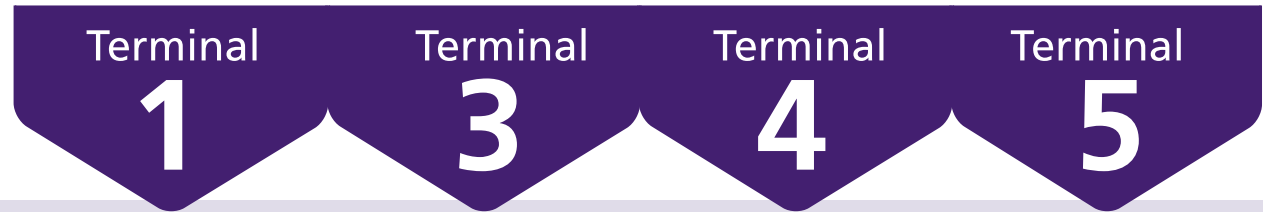

## KEY TO PERFORMANCE

**Non-EEA Immigration**  
waiting time 45 mins  
queue < 45 mins

Based on 15min time periods measured

**EEA Immigration**  
waiting time 25 mins  
queue < 25 mins

Based on 15min time periods measured