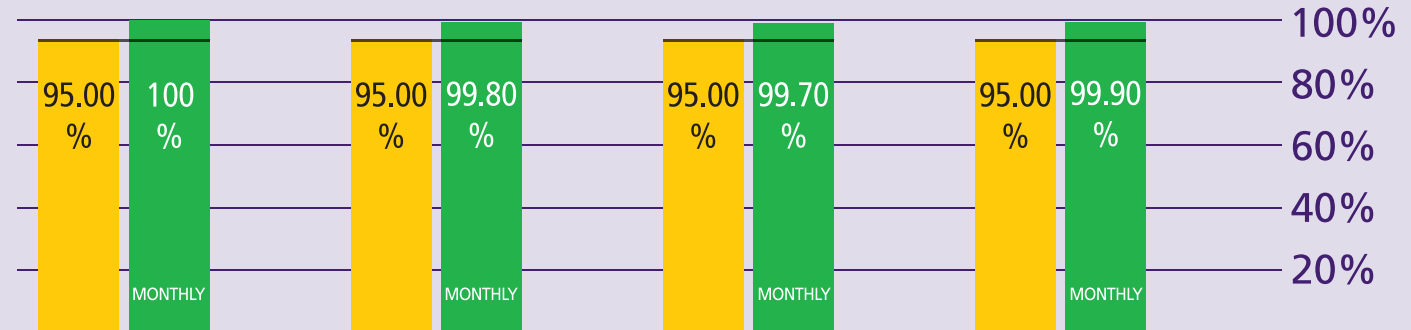

How are Immigration Performing?

April 2013

KEY TO PERFORMANCE

Non-EEA Immigration
waiting time 45 mins
queue < 45 mins

Based on 15min time periods measured

EEA Immigration
waiting time 25 mins
queue < 25 mins

Based on 15min time periods measured