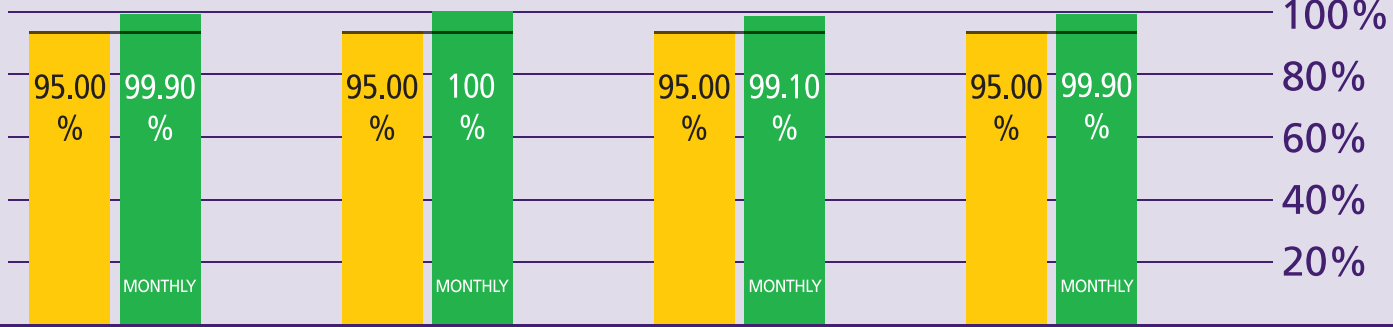

# How are Immigration Performing?

October 2013

KEY TO PERFORMANCE

TARGET (Yellow box)    TARGET ACHIEVED (Green box)    BELOW TARGET (Red box)

Terminal 1    Terminal 3    Terminal 4    Terminal 5

**Non-EEA Immigration**  
**waiting time 45 mins**  
 queue < 45 mins

Based on 15min time periods measured

**EEA Immigration**  
**waiting time 25 mins**  
 queue < 25 mins

Based on 15min time periods measured