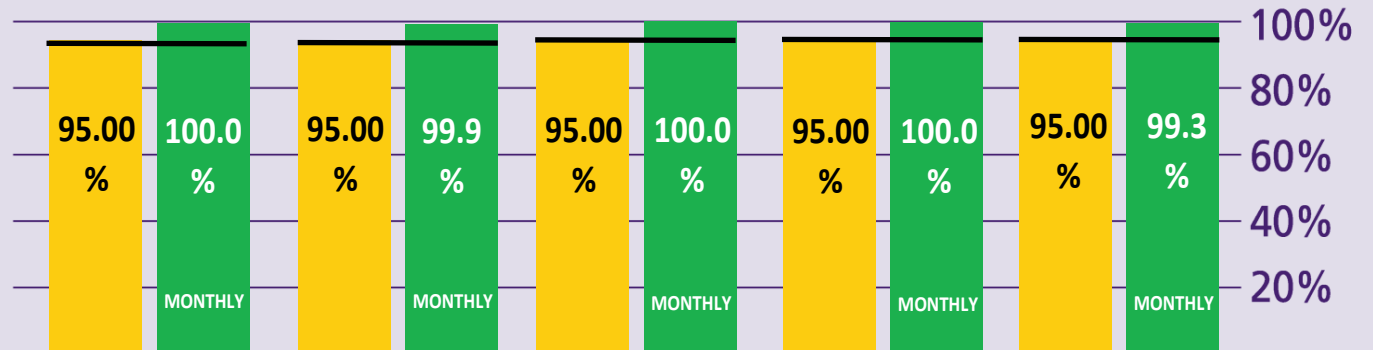

# How are Immigration Performing?

November 2014

## KEY TO PERFORMANCE

**Non-EEA Immigration**  
waiting time 45 mins  
queue < 45 mins

Based on 15min time periods measured

**EEA Immigration**  
waiting time 25 mins  
queue < 25 mins

Based on 15min time periods measured