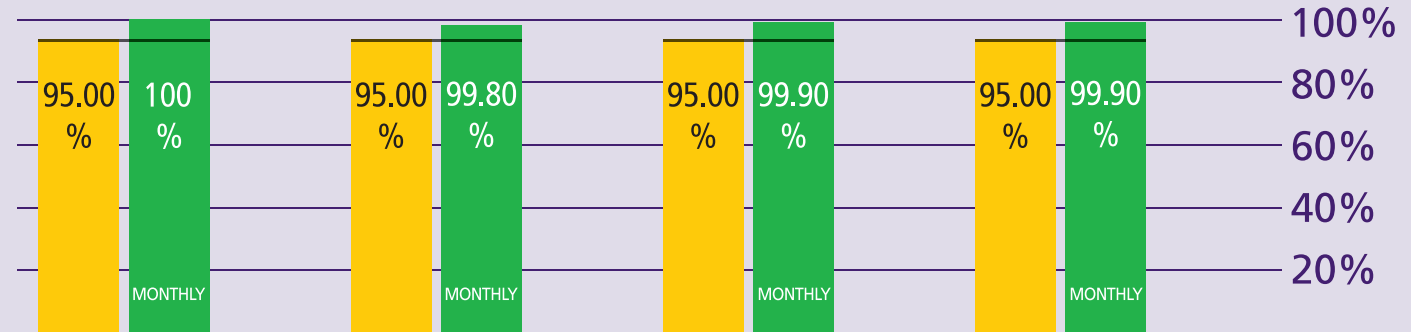

# How are Immigration Performing?

November 2013

## KEY TO PERFORMANCE

**Non-EEA Immigration**  
waiting time 45 mins  
queue < 45 mins

Based on 15min time periods measured

**EEA Immigration**  
waiting time 25 mins  
queue < 25 mins

Based on 15min time periods measured