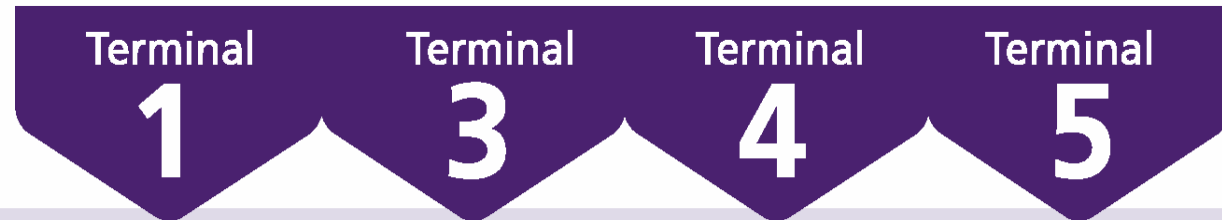

How are Immigration Performing?

May 2014

KEY TO PERFORMANCE

Non-EEA Immigration
waiting time 45 mins
queue < 45 mins

Based on 15min time periods measured