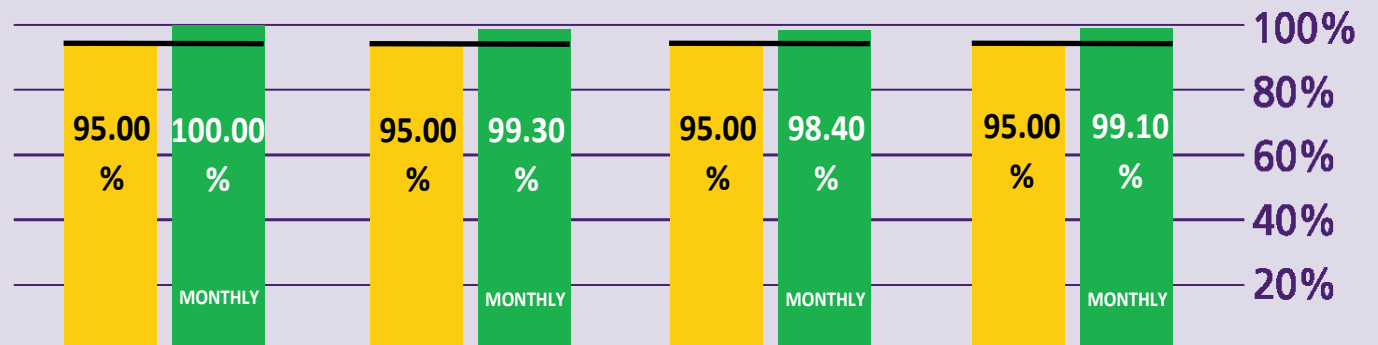

How are Immigration Performing?

May 2014

KEY TO PERFORMANCE

Non-EEA Immigration
waiting time 45 mins
queue < 45 mins

Based on 15min time periods measured

EEA Immigration
waiting time 25 mins
queue < 25 mins

Based on 15min time periods measured