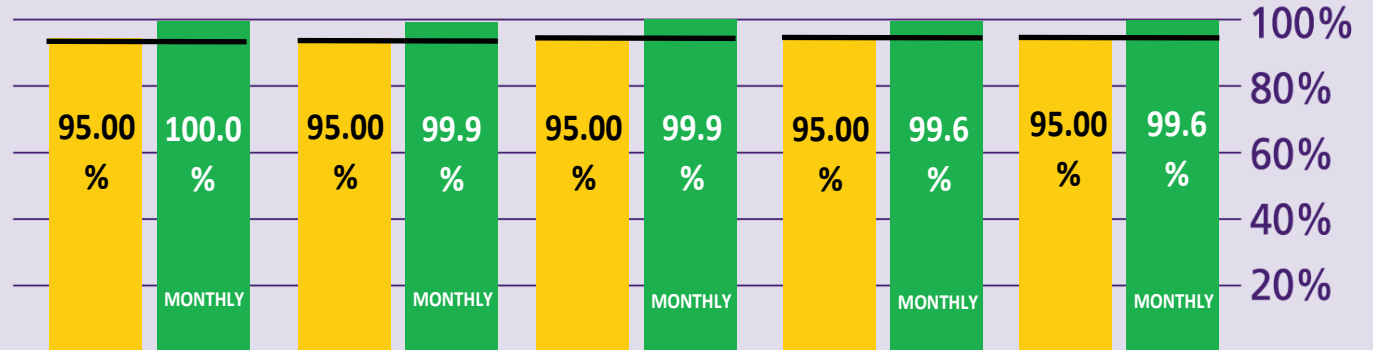

How are Immigration Performing?

March 2015

KEY TO PERFORMANCE

Non-EEA Immigration
waiting time 45 mins
queue < 45 mins

Based on 15min time periods measured

EEA Immigration
waiting time 25 mins
queue < 25 mins

Based on 15min time periods measured