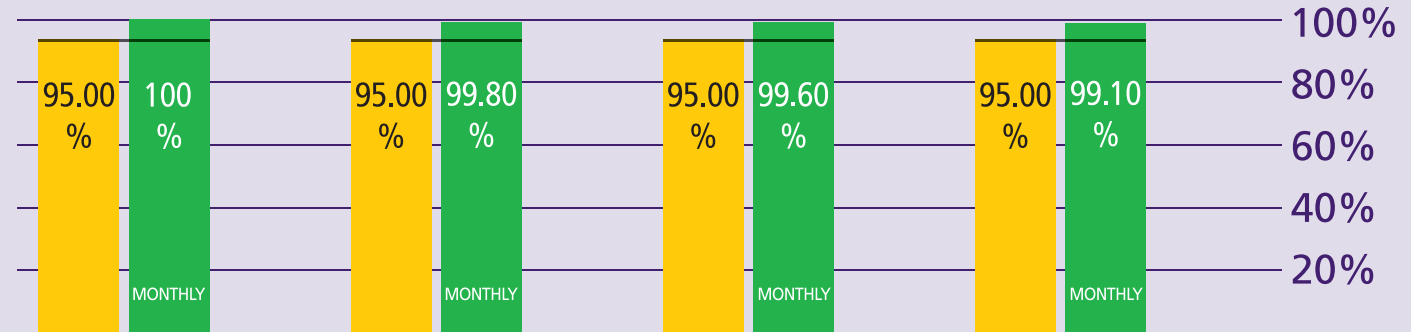

How are Immigration Performing?

March 2014

KEY TO PERFORMANCE

Non-EEA Immigration
waiting time 45 mins
queue < 45 mins

Based on 15min time periods measured

EEA Immigration
waiting time 25 mins
queue < 25 mins

Based on 15min time periods measured