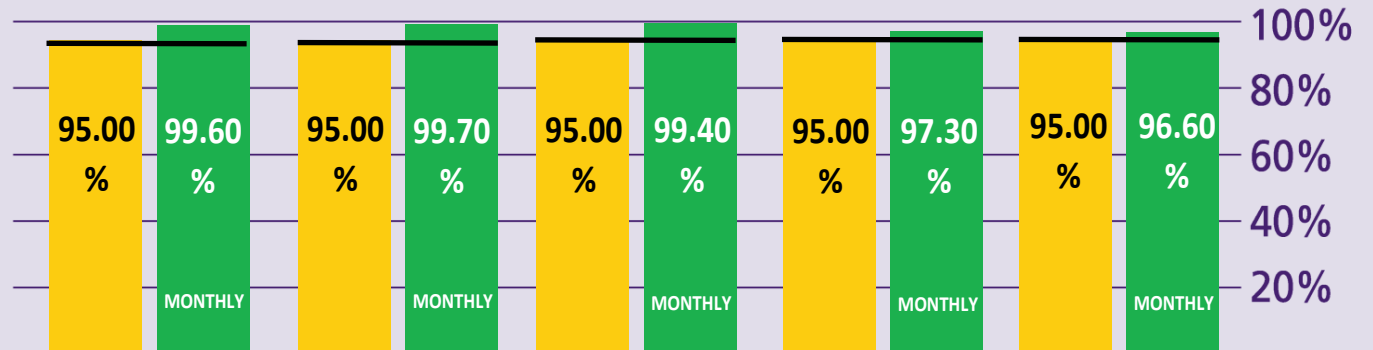

How are Immigration Performing?

June 2014

KEY TO PERFORMANCE

Non-EEA Immigration
waiting time 45 mins
queue < 45 mins

Based on 15min time periods measured

EEA Immigration
waiting time 25 mins
queue < 25 mins

Based on 15min time periods measured