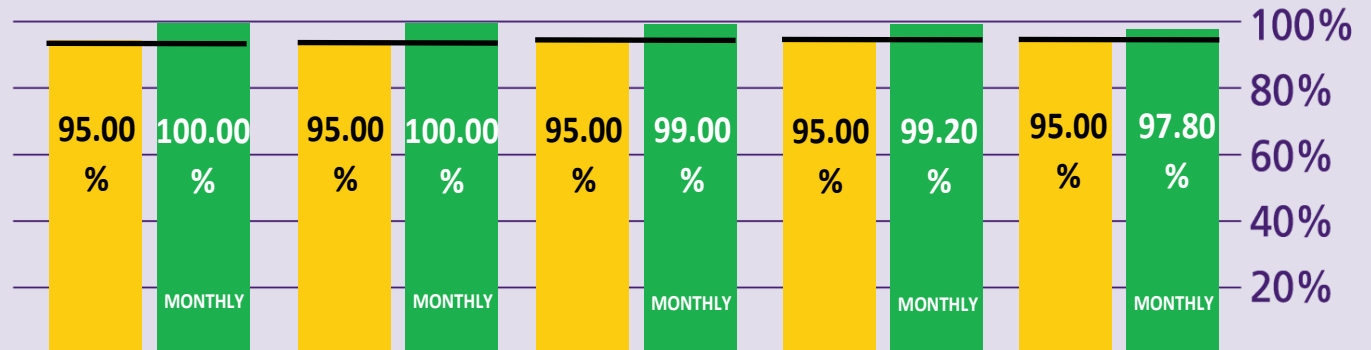

How are Immigration Performing?

July 2014

KEY TO PERFORMANCE

Non-EEA Immigration
waiting time 45 mins
queue < 45 mins

Based on 15min time periods measured

EEA Immigration
waiting time 25 mins
queue < 25 mins

Based on 15min time periods measured