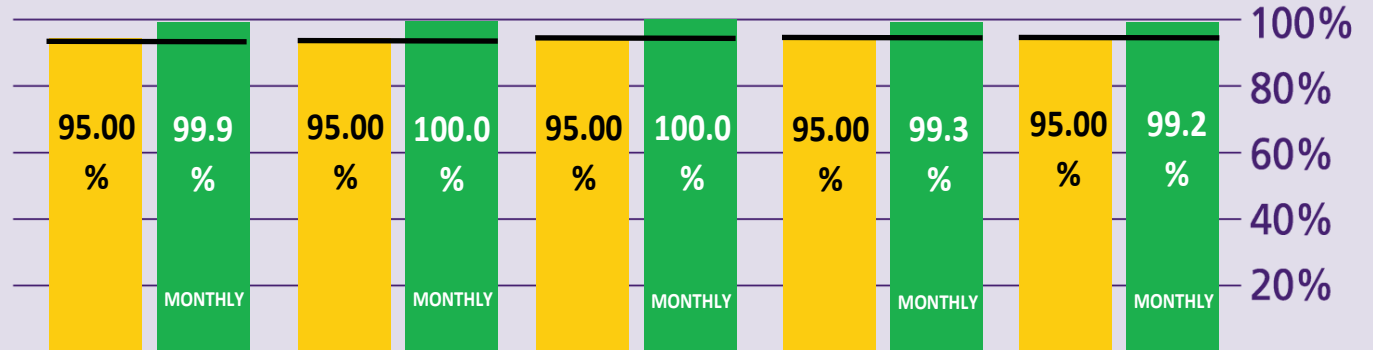

How are Immigration Performing?

January 2015

KEY TO PERFORMANCE

Non-EEA Immigration
waiting time 45 mins
queue < 45 mins

Based on 15min time periods measured

EEA Immigration
waiting time 25 mins
queue < 25 mins

Based on 15min time periods measured