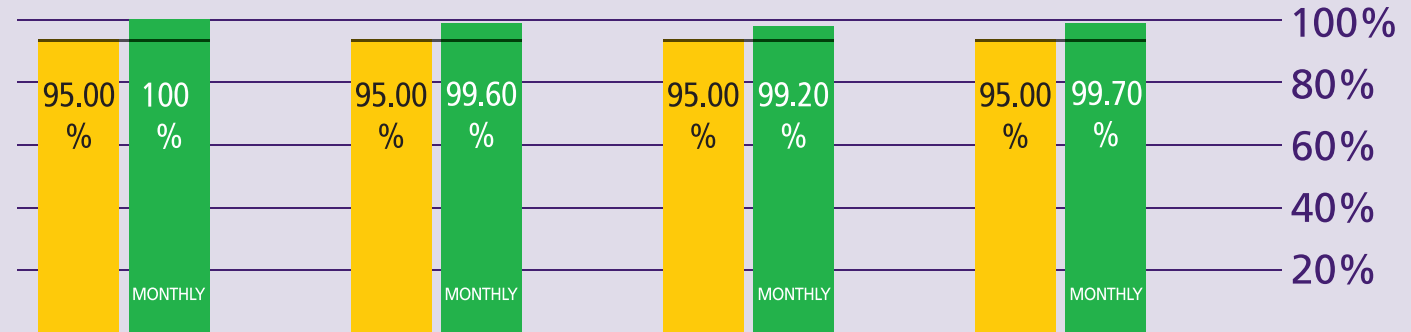

# How are Immigration Performing?

January 2014

## KEY TO PERFORMANCE

**Non-EEA Immigration**  
waiting time 45 mins  
queue < 45 mins

Based on 15min time periods measured

**EEA Immigration**  
waiting time 25 mins  
queue < 25 mins

Based on 15min time periods measured