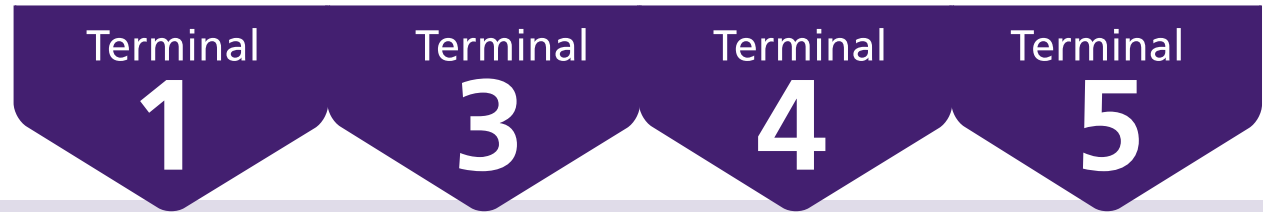

## KEY TO PERFORMANCE

**Non-EEA Immigration**  
waiting time 45 mins  
queue < 45 mins

Based on 15min time periods measured

**EEA Immigration**  
waiting time 25 mins  
queue < 25 mins

Based on 15min time periods measured