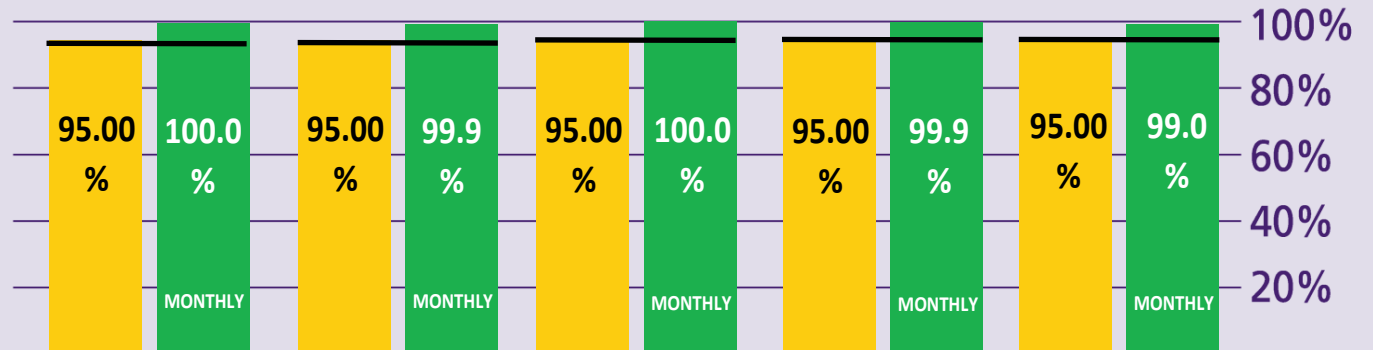

How are Immigration Performing?

February 2015

KEY TO PERFORMANCE

Non-EEA Immigration
waiting time 45 mins
queue < 45 mins

Based on 15min time periods measured

EEA Immigration
waiting time 25 mins
queue < 25 mins

Based on 15min time periods measured