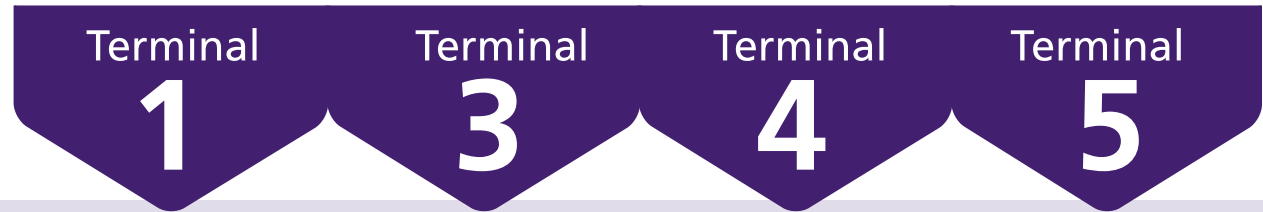

## KEY TO PERFORMANCE

**Non-EEA Immigration**  
waiting time 45 mins  
queue < 45 mins

Based on 15min time periods measured

**EEA Immigration**  
waiting time 25 mins  
queue < 25 mins

Based on 15min time periods measured