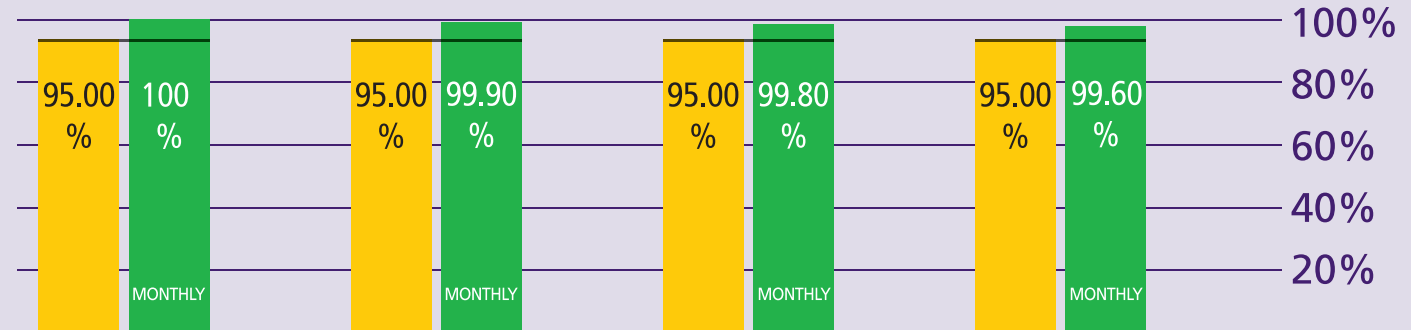

# How are Immigration Performing?

February 2014

## KEY TO PERFORMANCE

**Non-EEA Immigration**  
waiting time 45 mins  
queue < 45 mins

Based on 15min time periods measured

**EEA Immigration**  
waiting time 25 mins  
queue < 25 mins

Based on 15min time periods measured