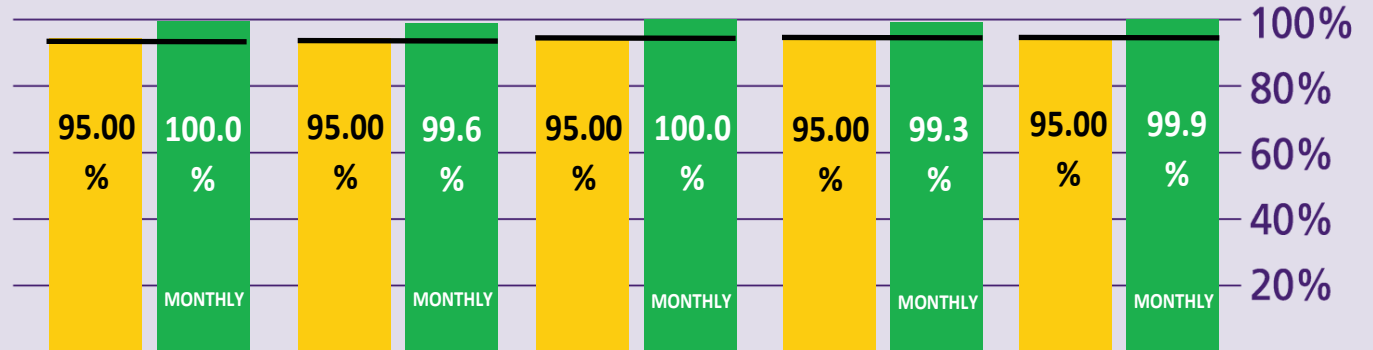

How are Immigration Performing?

December 2014

KEY TO PERFORMANCE

Non-EEA Immigration
waiting time 45 mins
queue < 45 mins

Based on 15min time periods measured

EEA Immigration
waiting time 25 mins
queue < 25 mins

Based on 15min time periods measured