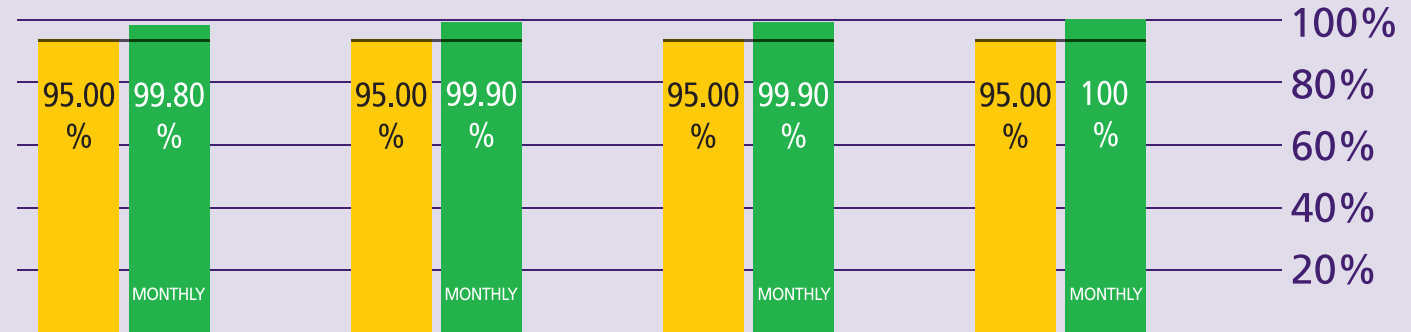

# How are Immigration Performing?

December 2013

## KEY TO PERFORMANCE

**Non-EEA Immigration**  
waiting time 45 mins  
queue < 45 mins

Based on 15min time periods measured

**EEA Immigration**  
waiting time 25 mins  
queue < 25 mins

Based on 15min time periods measured