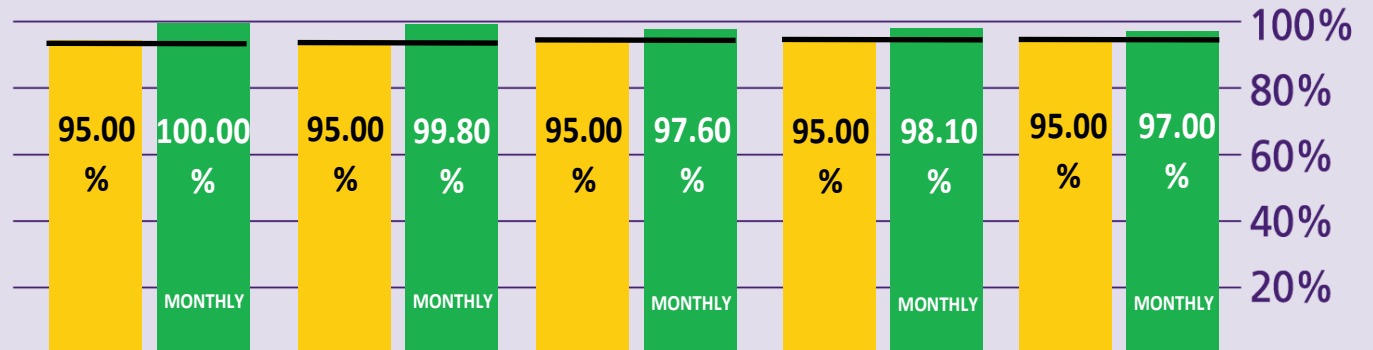

# How are Immigration Performing?

August 2014

## KEY TO PERFORMANCE

**Non-EEA Immigration**  
waiting time 45 mins  
queue < 45 mins

Based on 15min time periods measured

**EEA Immigration**  
waiting time 25 mins  
queue < 25 mins

Based on 15min time periods measured