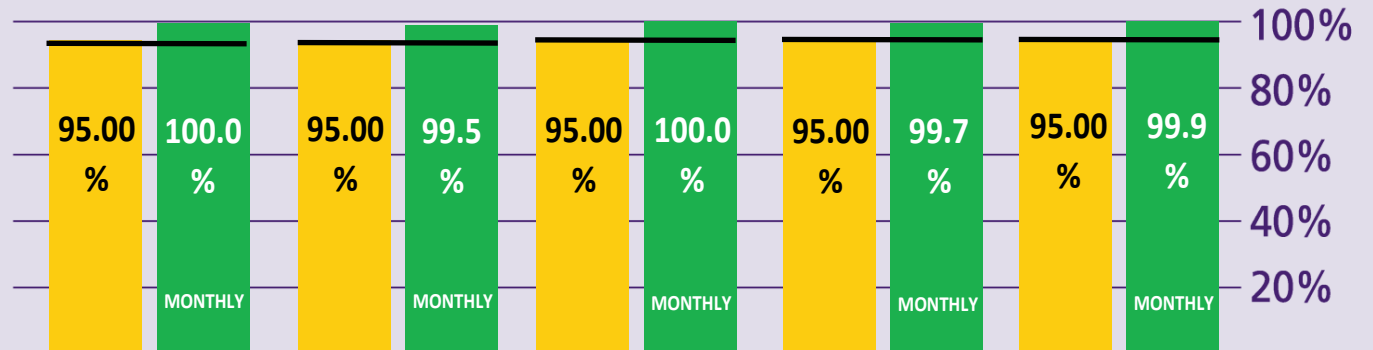

# How are Immigration Performing?

April 2015

## KEY TO PERFORMANCE

**Non-EEA Immigration**  
waiting time 45 mins  
queue < 45 mins

Based on 15min time periods measured

**EEA Immigration**  
waiting time 25 mins  
queue < 25 mins

Based on 15min time periods measured