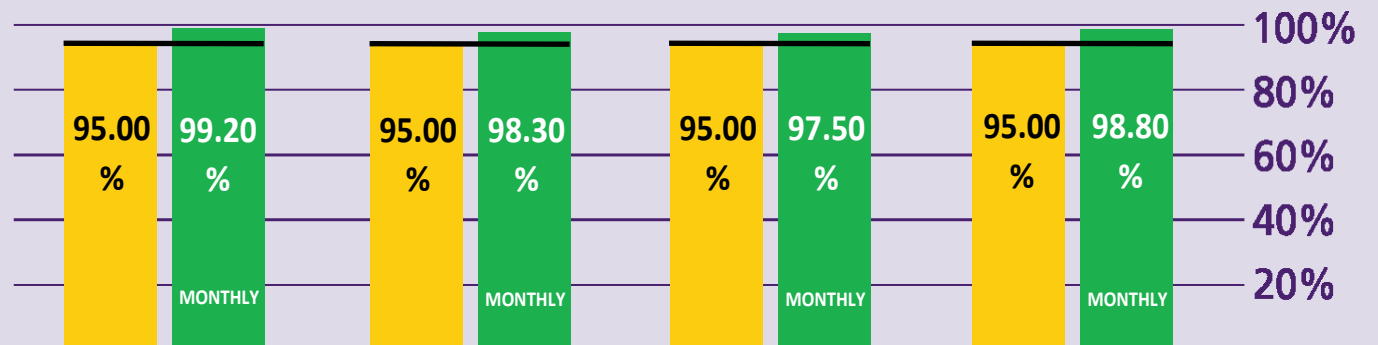

How are Immigration Performing?

April 2014

KEY TO PERFORMANCE

Non-EEA Immigration
waiting time 45 mins
queue < 45 mins

Based on 15min time periods measured

EEA Immigration
waiting time 25 mins
queue < 25 mins

Based on 15min time periods measured