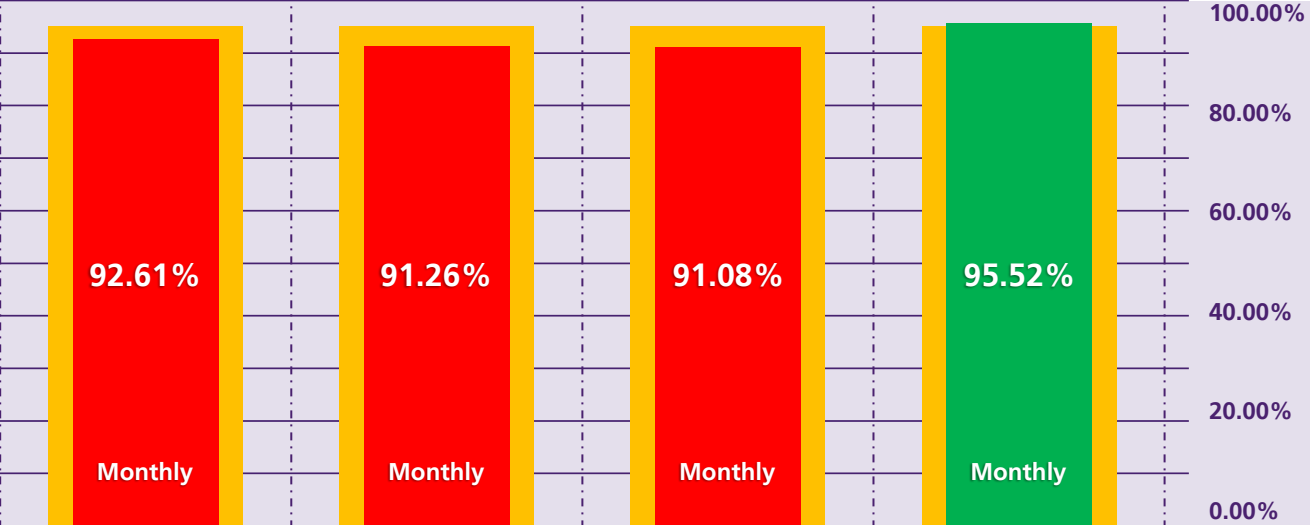

How are we performing?

Key to performance:

Non-EEA Immigration
waiting time 45mins

queue ≤ 45 mins

Based on 15min time periods measured

EEA Immigration
waiting time 25mins

queue ≤ 25mins

Based on 15min time periods measured