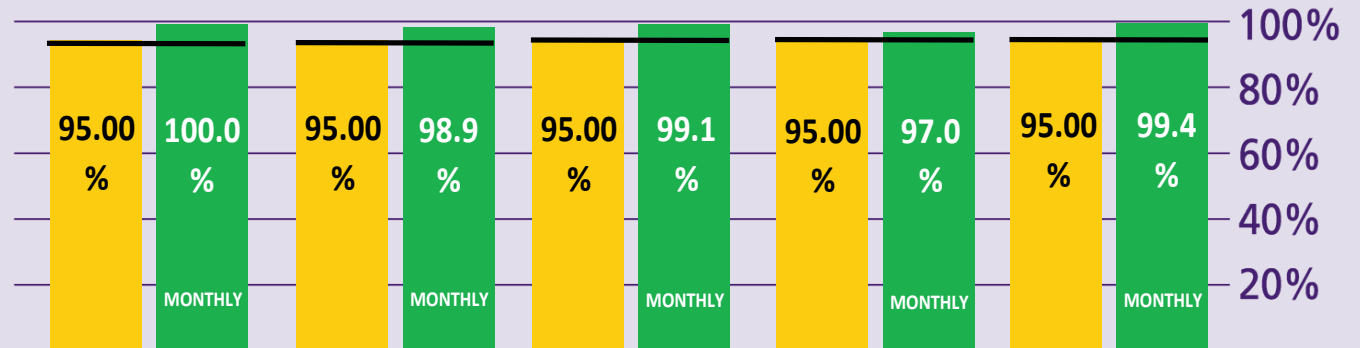

# How are Immigration Performing?

May 2015

## KEY TO PERFORMANCE

**Non-EEA Immigration**  
waiting time 45 mins  
queue < 45 mins

Based on 15min time periods measured

**EEA Immigration**  
waiting time 25 mins  
queue < 25 mins

Based on 15min time periods measured