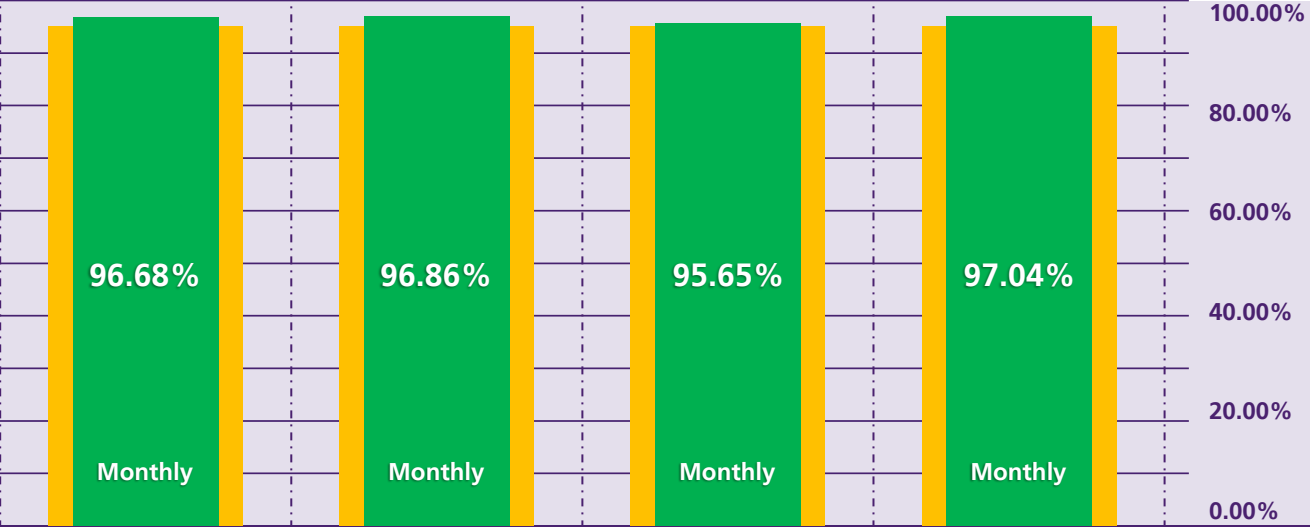

# How are we performing?

Key to performance:

**Non-EEA Immigration**  
waiting time 45mins

queue ≤ 45 mins

Based on 15min time periods measured

**EEA Immigration**  
waiting time 25mins

queue ≤ 25mins

Based on 15min time periods measured