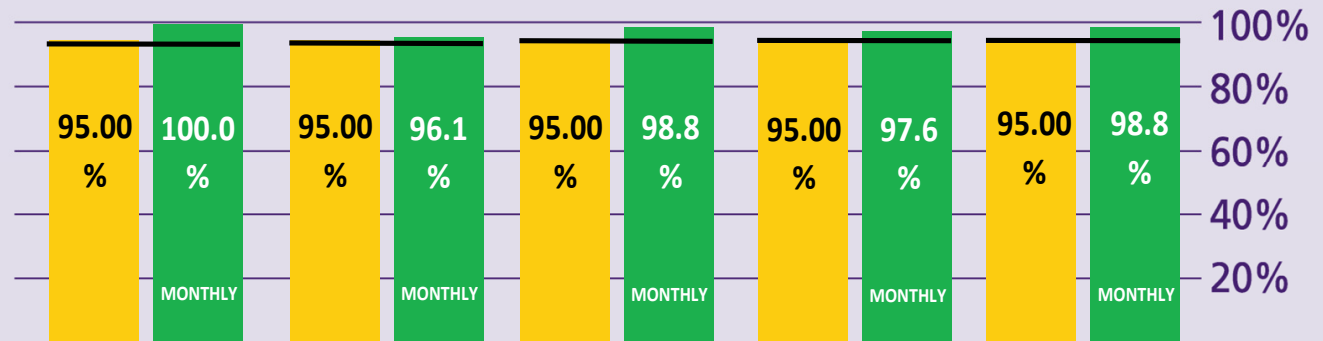

How are Immigration Performing?

June 2015

KEY TO PERFORMANCE

Non-EEA Immigration
waiting time 45 mins
queue < 45 mins

Based on 15min time periods measured

EEA Immigration
waiting time 25 mins
queue < 25 mins

Based on 15min time periods measured