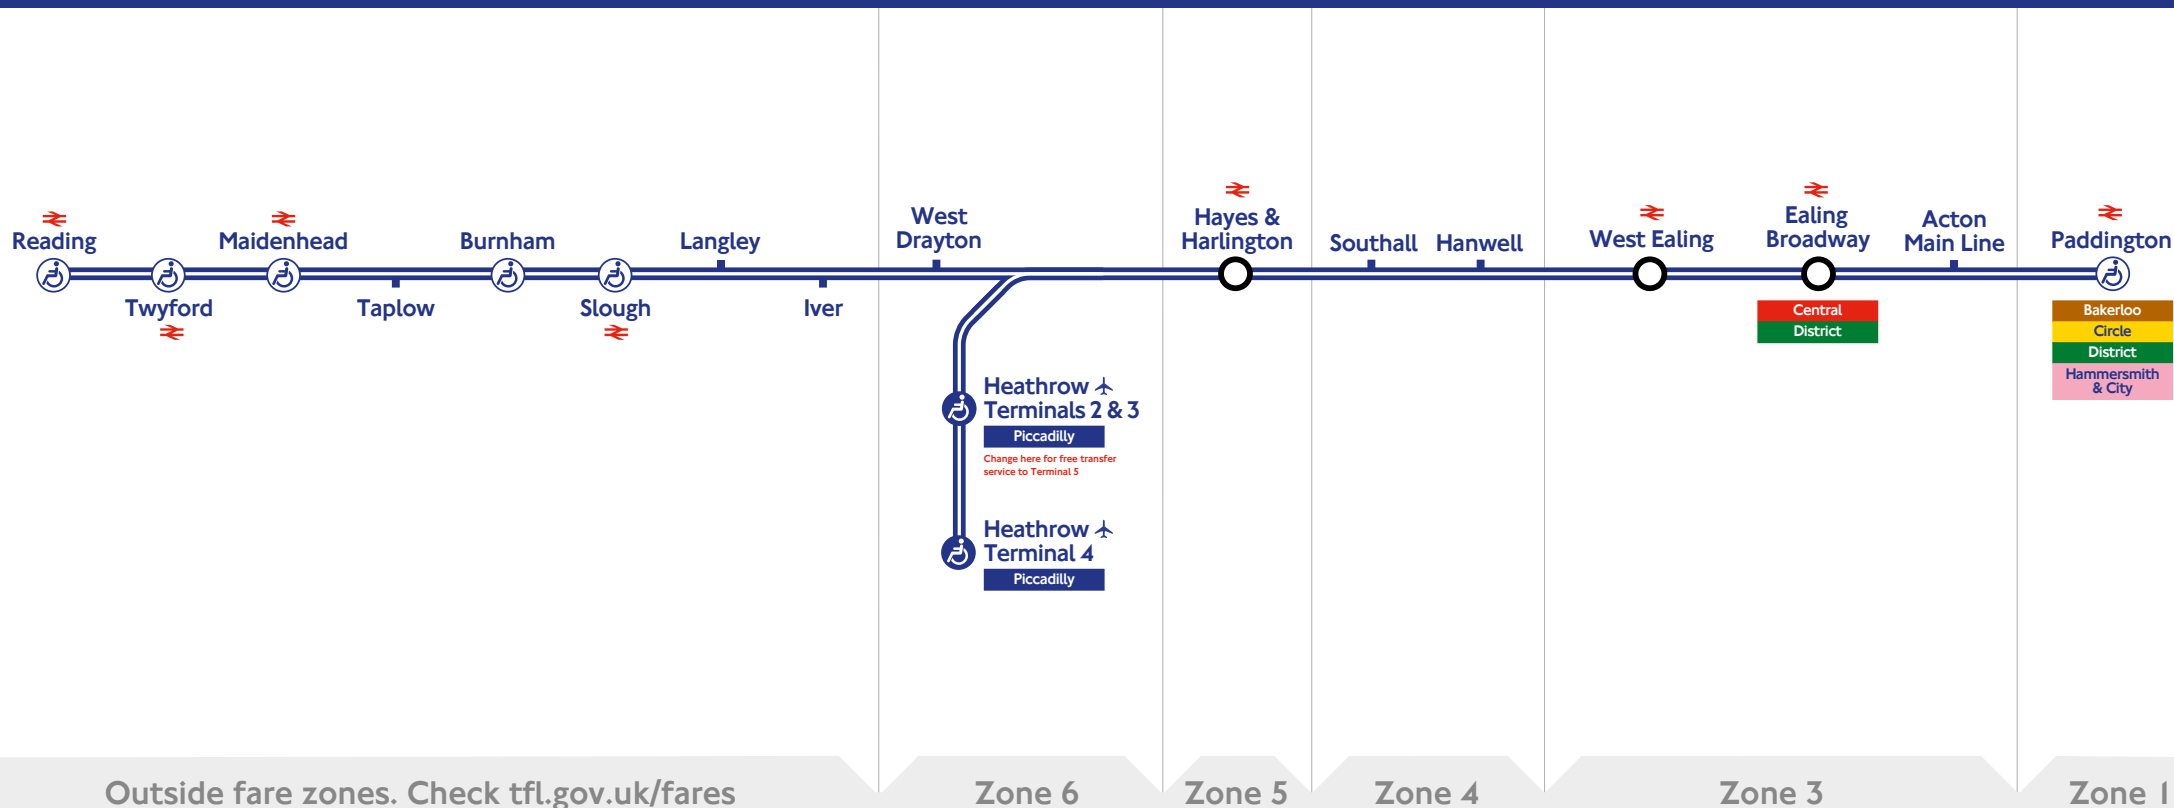

# Paddington to Heathrow Airport and Reading

Valid from Sunday 15 December 2019 until Saturday 16 May 2020