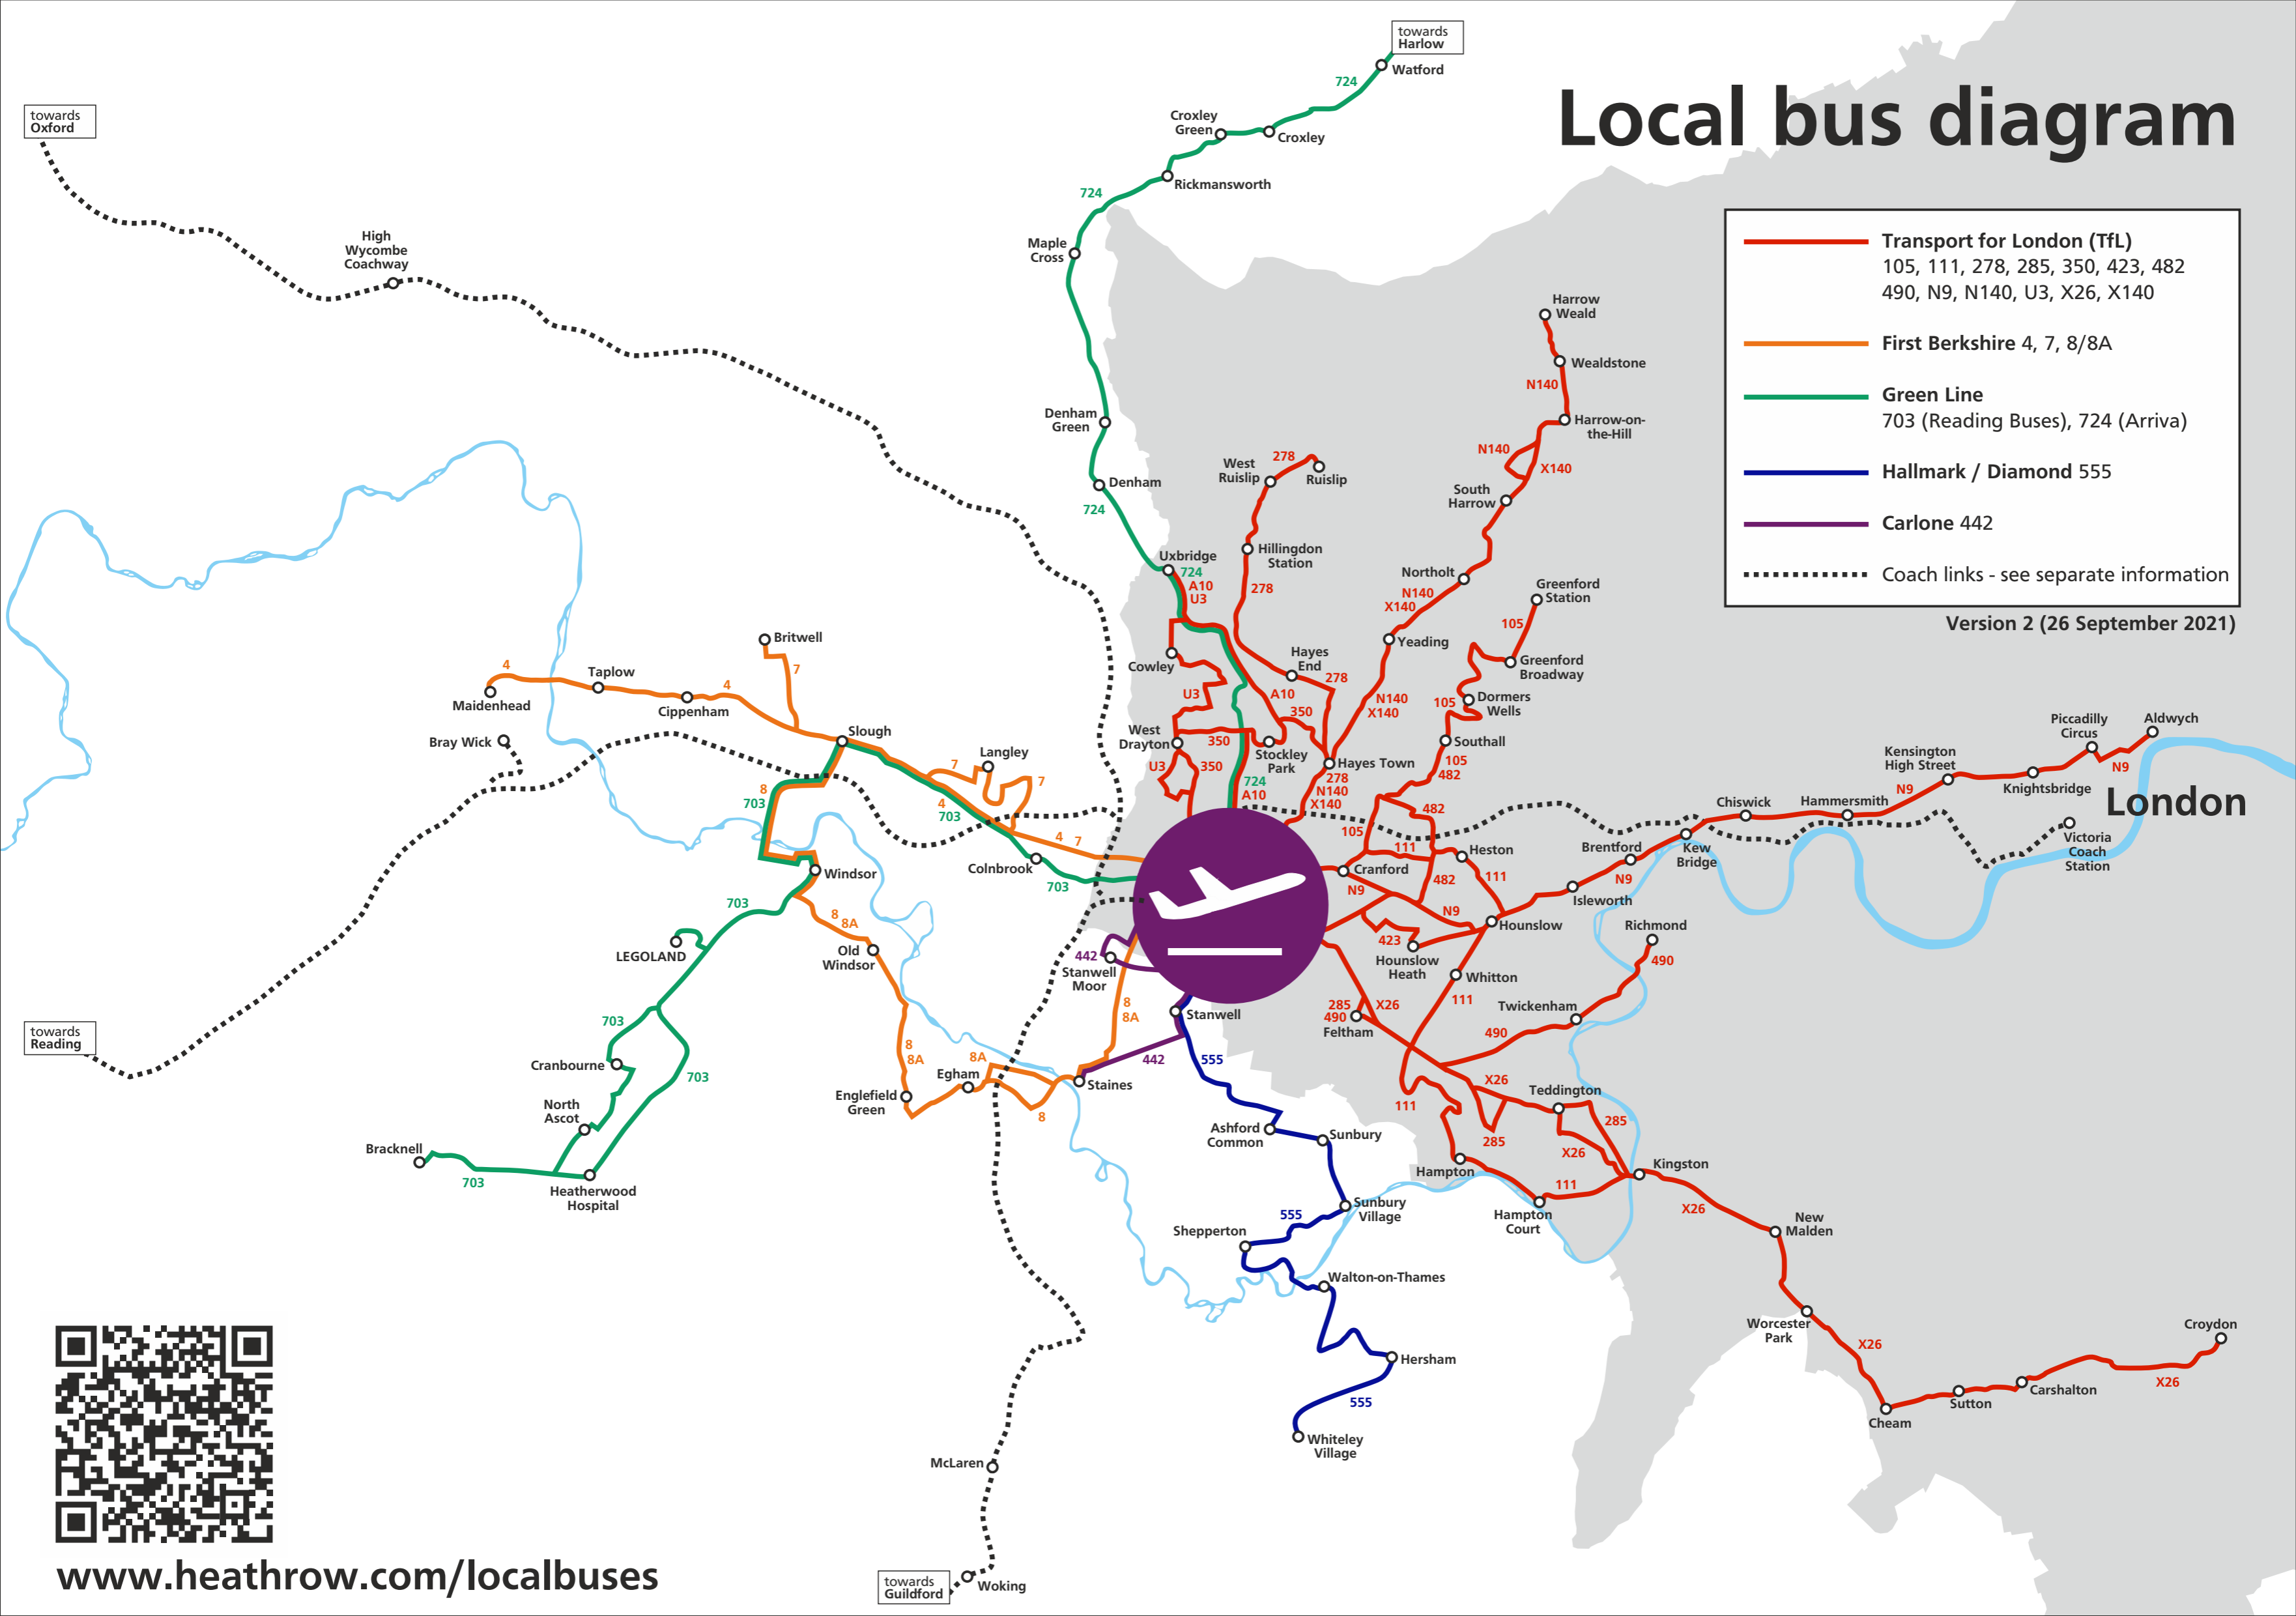

# Local bus diagram

- **Transport for London (TfL)**  
105, 111, 278, 285, 350, 423, 482  
490, N9, N140, U3, X26, X140
- **First Berkshire 4, 7, 8/8A**
- **Green Line**  
703 (Reading Buses), 724 (Arriva)
- **Hallmark / Diamond 555**
- **Carlone 442**
- - - - - **Coach links - see separate information**

Version 2 (26 September 2021)

[www.heathrow.com/localbuses](http://www.heathrow.com/localbuses)