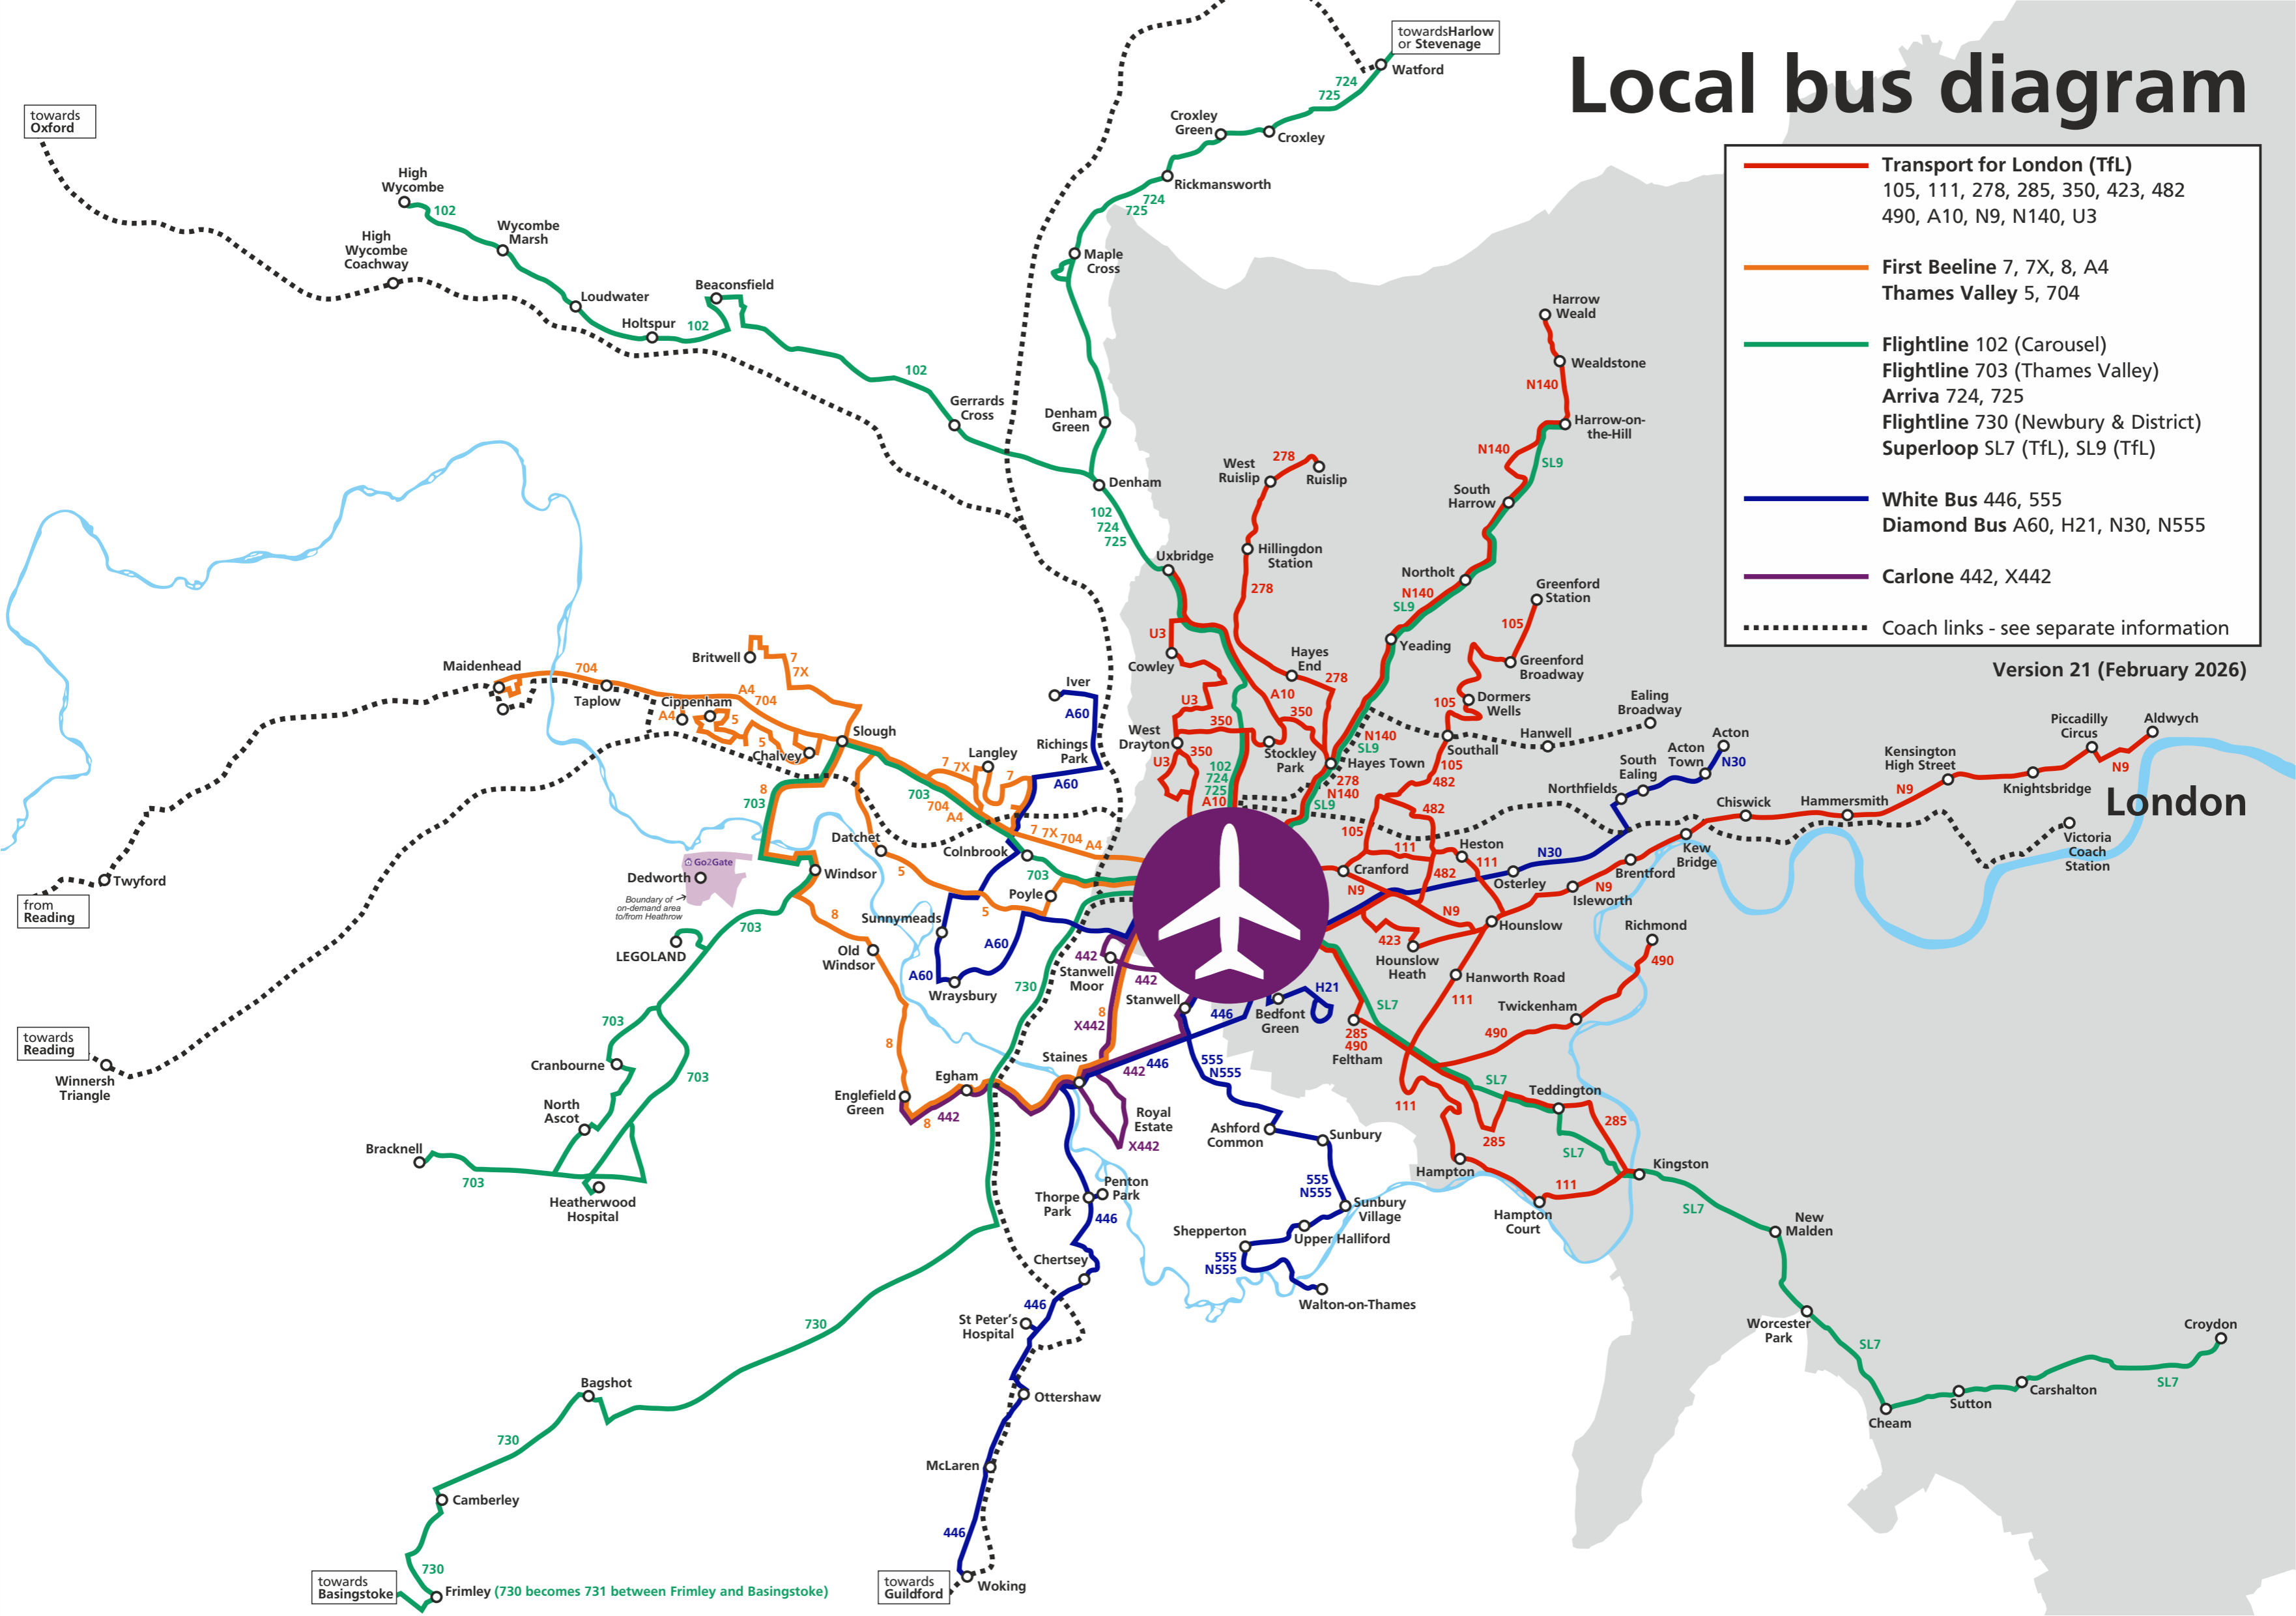

# Local bus diagram

- **Transport for London (TfL)**  
105, 111, 278, 285, 350, 423, 482  
490, A10, N9, N140, U3
- **First Beeline 7, 7X, 8, A4**  
Thames Valley 5, 704
- **Flightline 102 (Carousel)**  
**Flightline 703 (Thames Valley)**  
**Arriva 724, 725**  
**Flightline 730 (Newbury & District)**  
**Superloop SL7 (TfL), SL9 (TfL)**
- **White Bus 446, 555**  
**Diamond Bus A60, H21, N30, N555**
- **Carlone 442, X442**
- - - - - **Coach links - see separate information**

Version 21 (February 2026)

London

towards Basingstoke  
Frimley (730 becomes 731 between Frimley and Basingstoke)

towards Guildford  
Woking