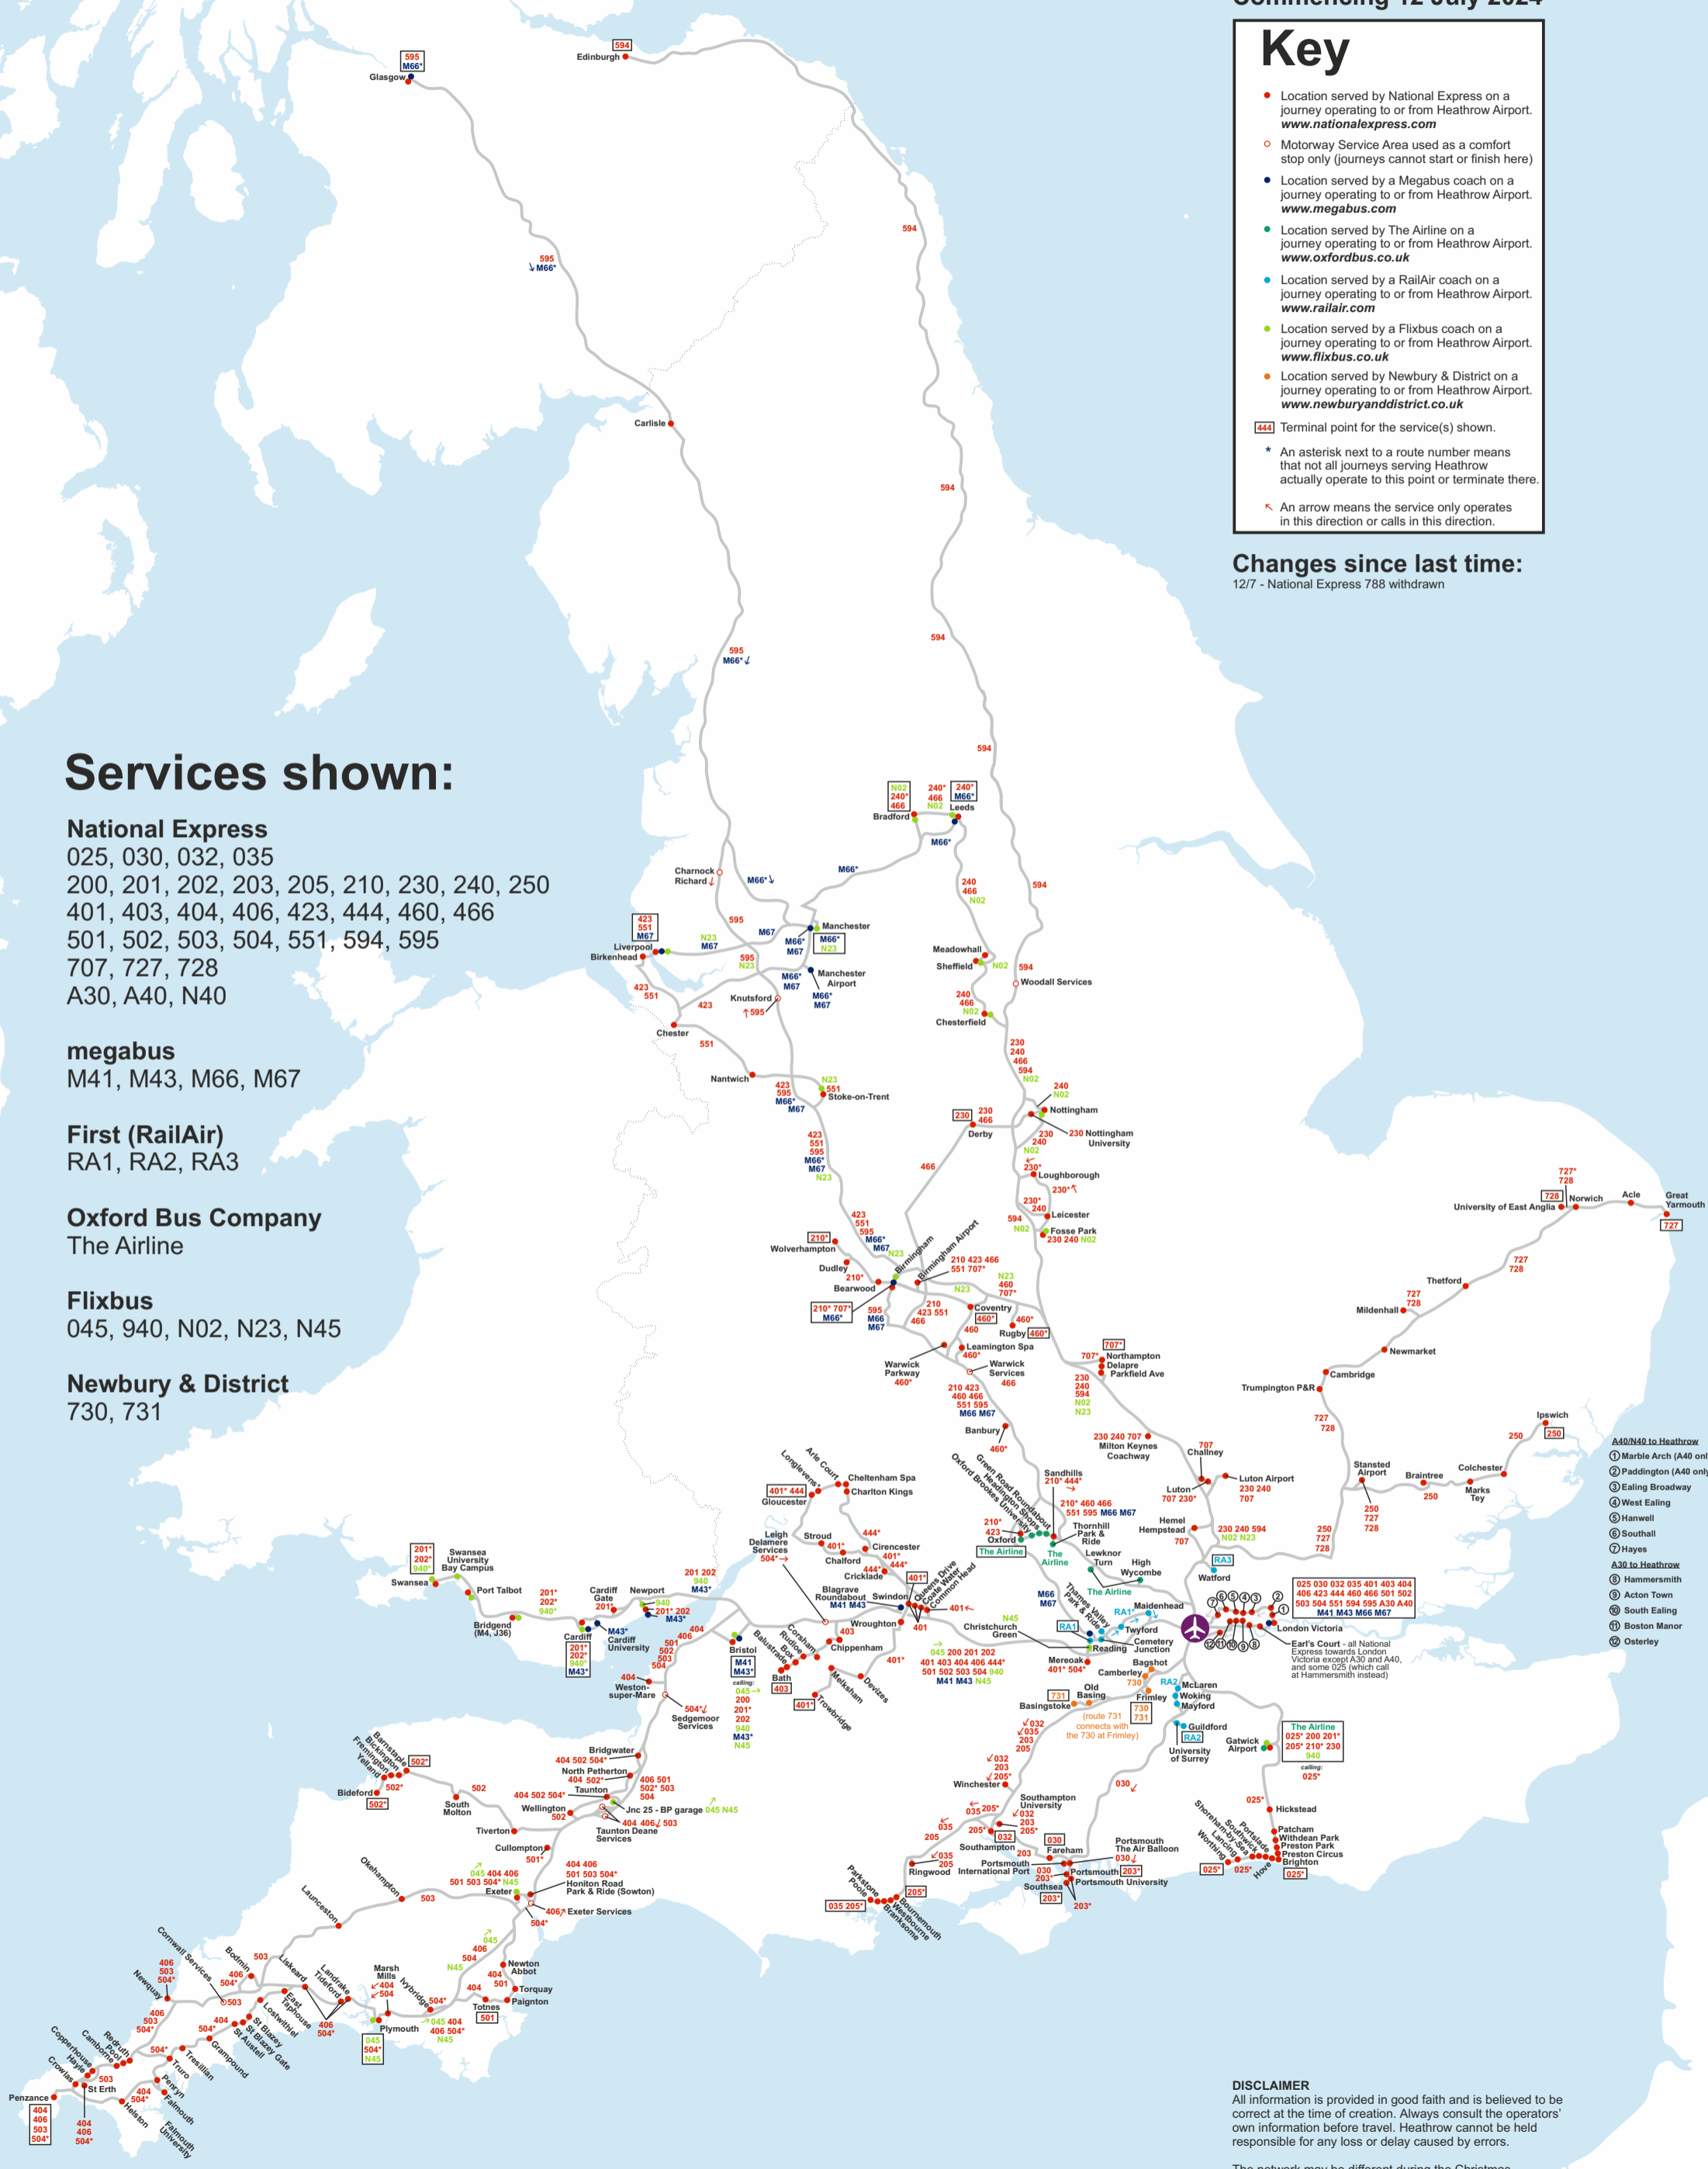

Heathrow National Coach Map

Version 98 (11 July 2024)
Commencing 12 July 2024

Key

- Location served by National Express on a journey operating to or from Heathrow Airport. www.nationalexpress.com
 - Motorway Service Area used as a comfort stop only (journeys cannot start or finish here)
 - Location served by a Megabus coach on a journey operating to or from Heathrow Airport. www.megabus.com
 - Location served by The Airline on a journey operating to or from Heathrow Airport. www.oxfordbus.co.uk
 - Location served by a RailAir coach on a journey operating to or from Heathrow Airport. www.railair.com
 - Location served by a Flixbus coach on a journey operating to or from Heathrow Airport. www.flixbus.co.uk
 - Location served by Newbury & District on a journey operating to or from Heathrow Airport. www.newburyanddistrict.co.uk
- 444 Terminal point for the service(s) shown.
- * An asterisk next to a route number means that not all journeys serving Heathrow actually operate to this point or terminate there.
- ↖ An arrow means the service only operates in this direction or calls in this direction.

Changes since last time:
12/7 - National Express 788 withdrawn

Services shown:

National Express

025, 030, 032, 035
200, 201, 202, 203, 205, 210, 230, 240, 250
401, 403, 404, 406, 423, 444, 460, 466
501, 502, 503, 504, 551, 594, 595
707, 727, 728
A30, A40, N40

megabus

M41, M43, M66, M67

First (RailAir)

RA1, RA2, RA3

Oxford Bus Company

The Airline

Flixbus

045, 940, N02, N23, N45

Newbury & District

730, 731

- A40/N40 to Heathrow**
- ① Marble Arch (A40 only)
 - ② Paddington (A40 only)
 - ③ Ealing Broadway
 - ④ West Ealing
 - ⑤ Hanwell
 - ⑥ Southall
 - ⑦ Hayes
- A30 to Heathrow**
- ⑧ Hammersmith
 - ⑨ Acton Town
 - ⑩ South Ealing
 - ⑪ Boston Manor
 - ⑫ Osterley