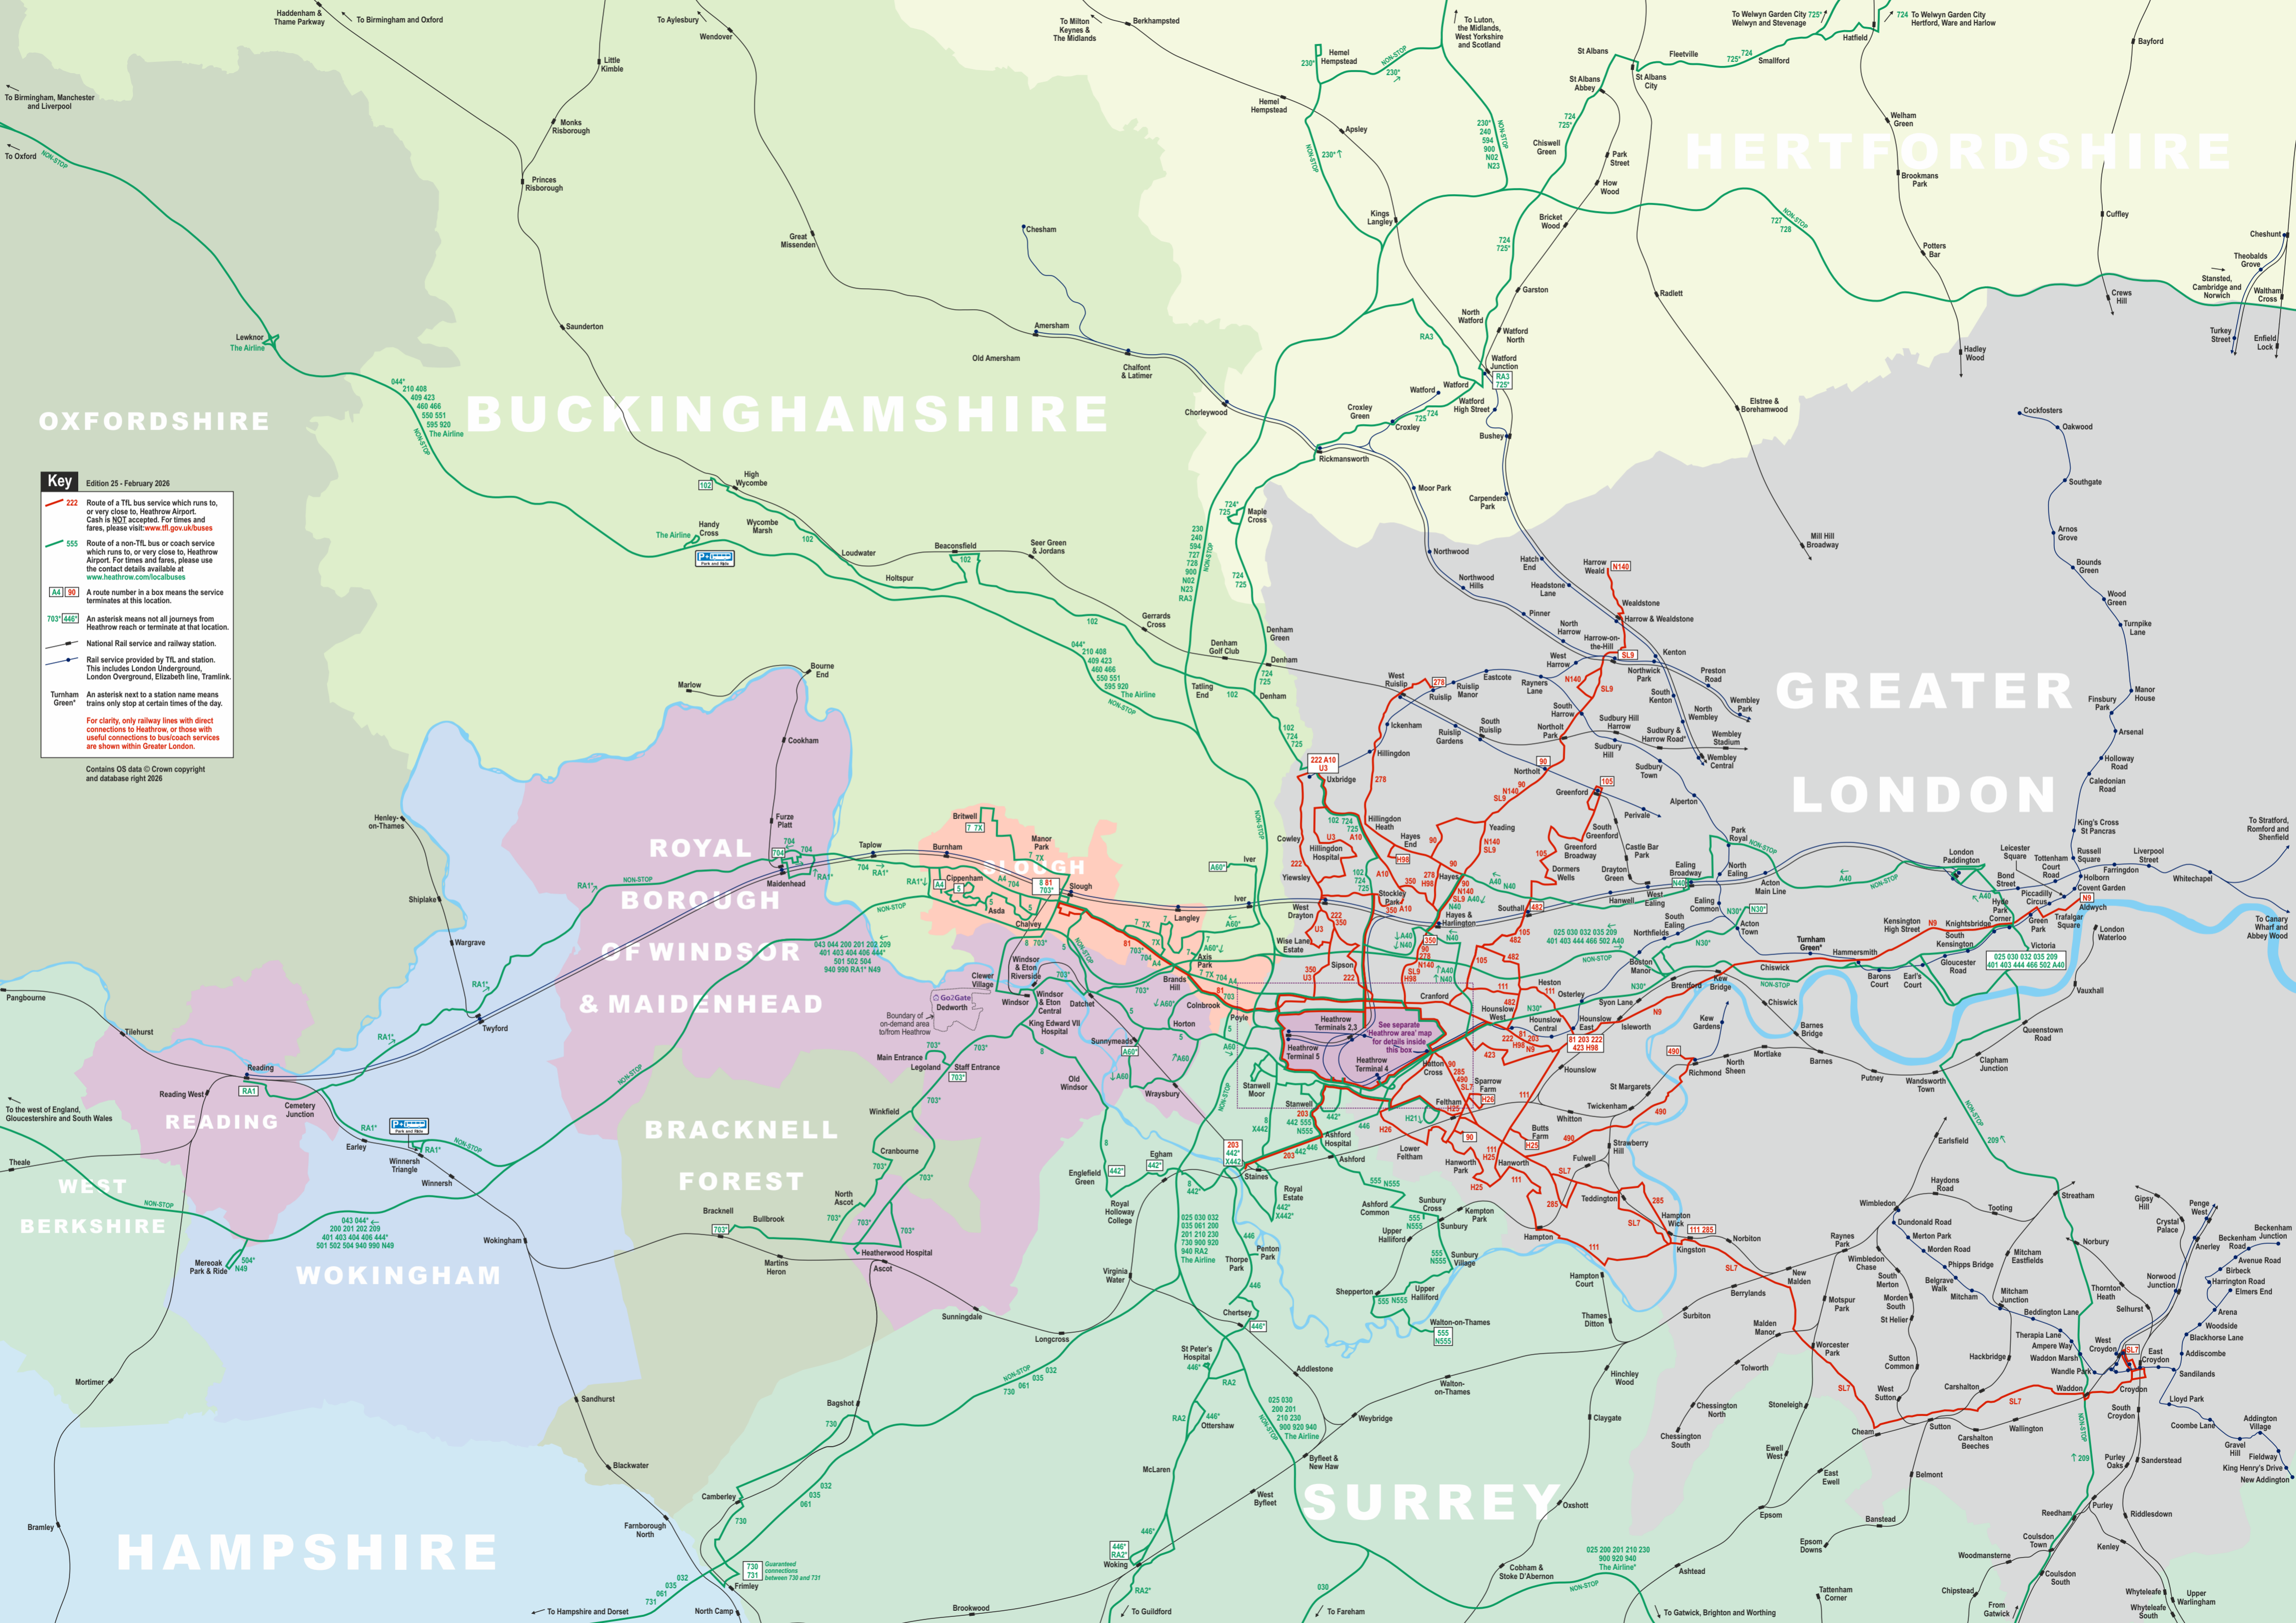

OXFORDSHIRE

BUCKINGHAMSHIRE

HERTFORDSHIRE

GREATER LONDON

WEST BERKSHIRE

WOKINGHAM

HAMPSHIRE

BRACKNELL FOREST

ROYAL BOROUGH OF WINDSOR & MAIDENHEAD

SURREY