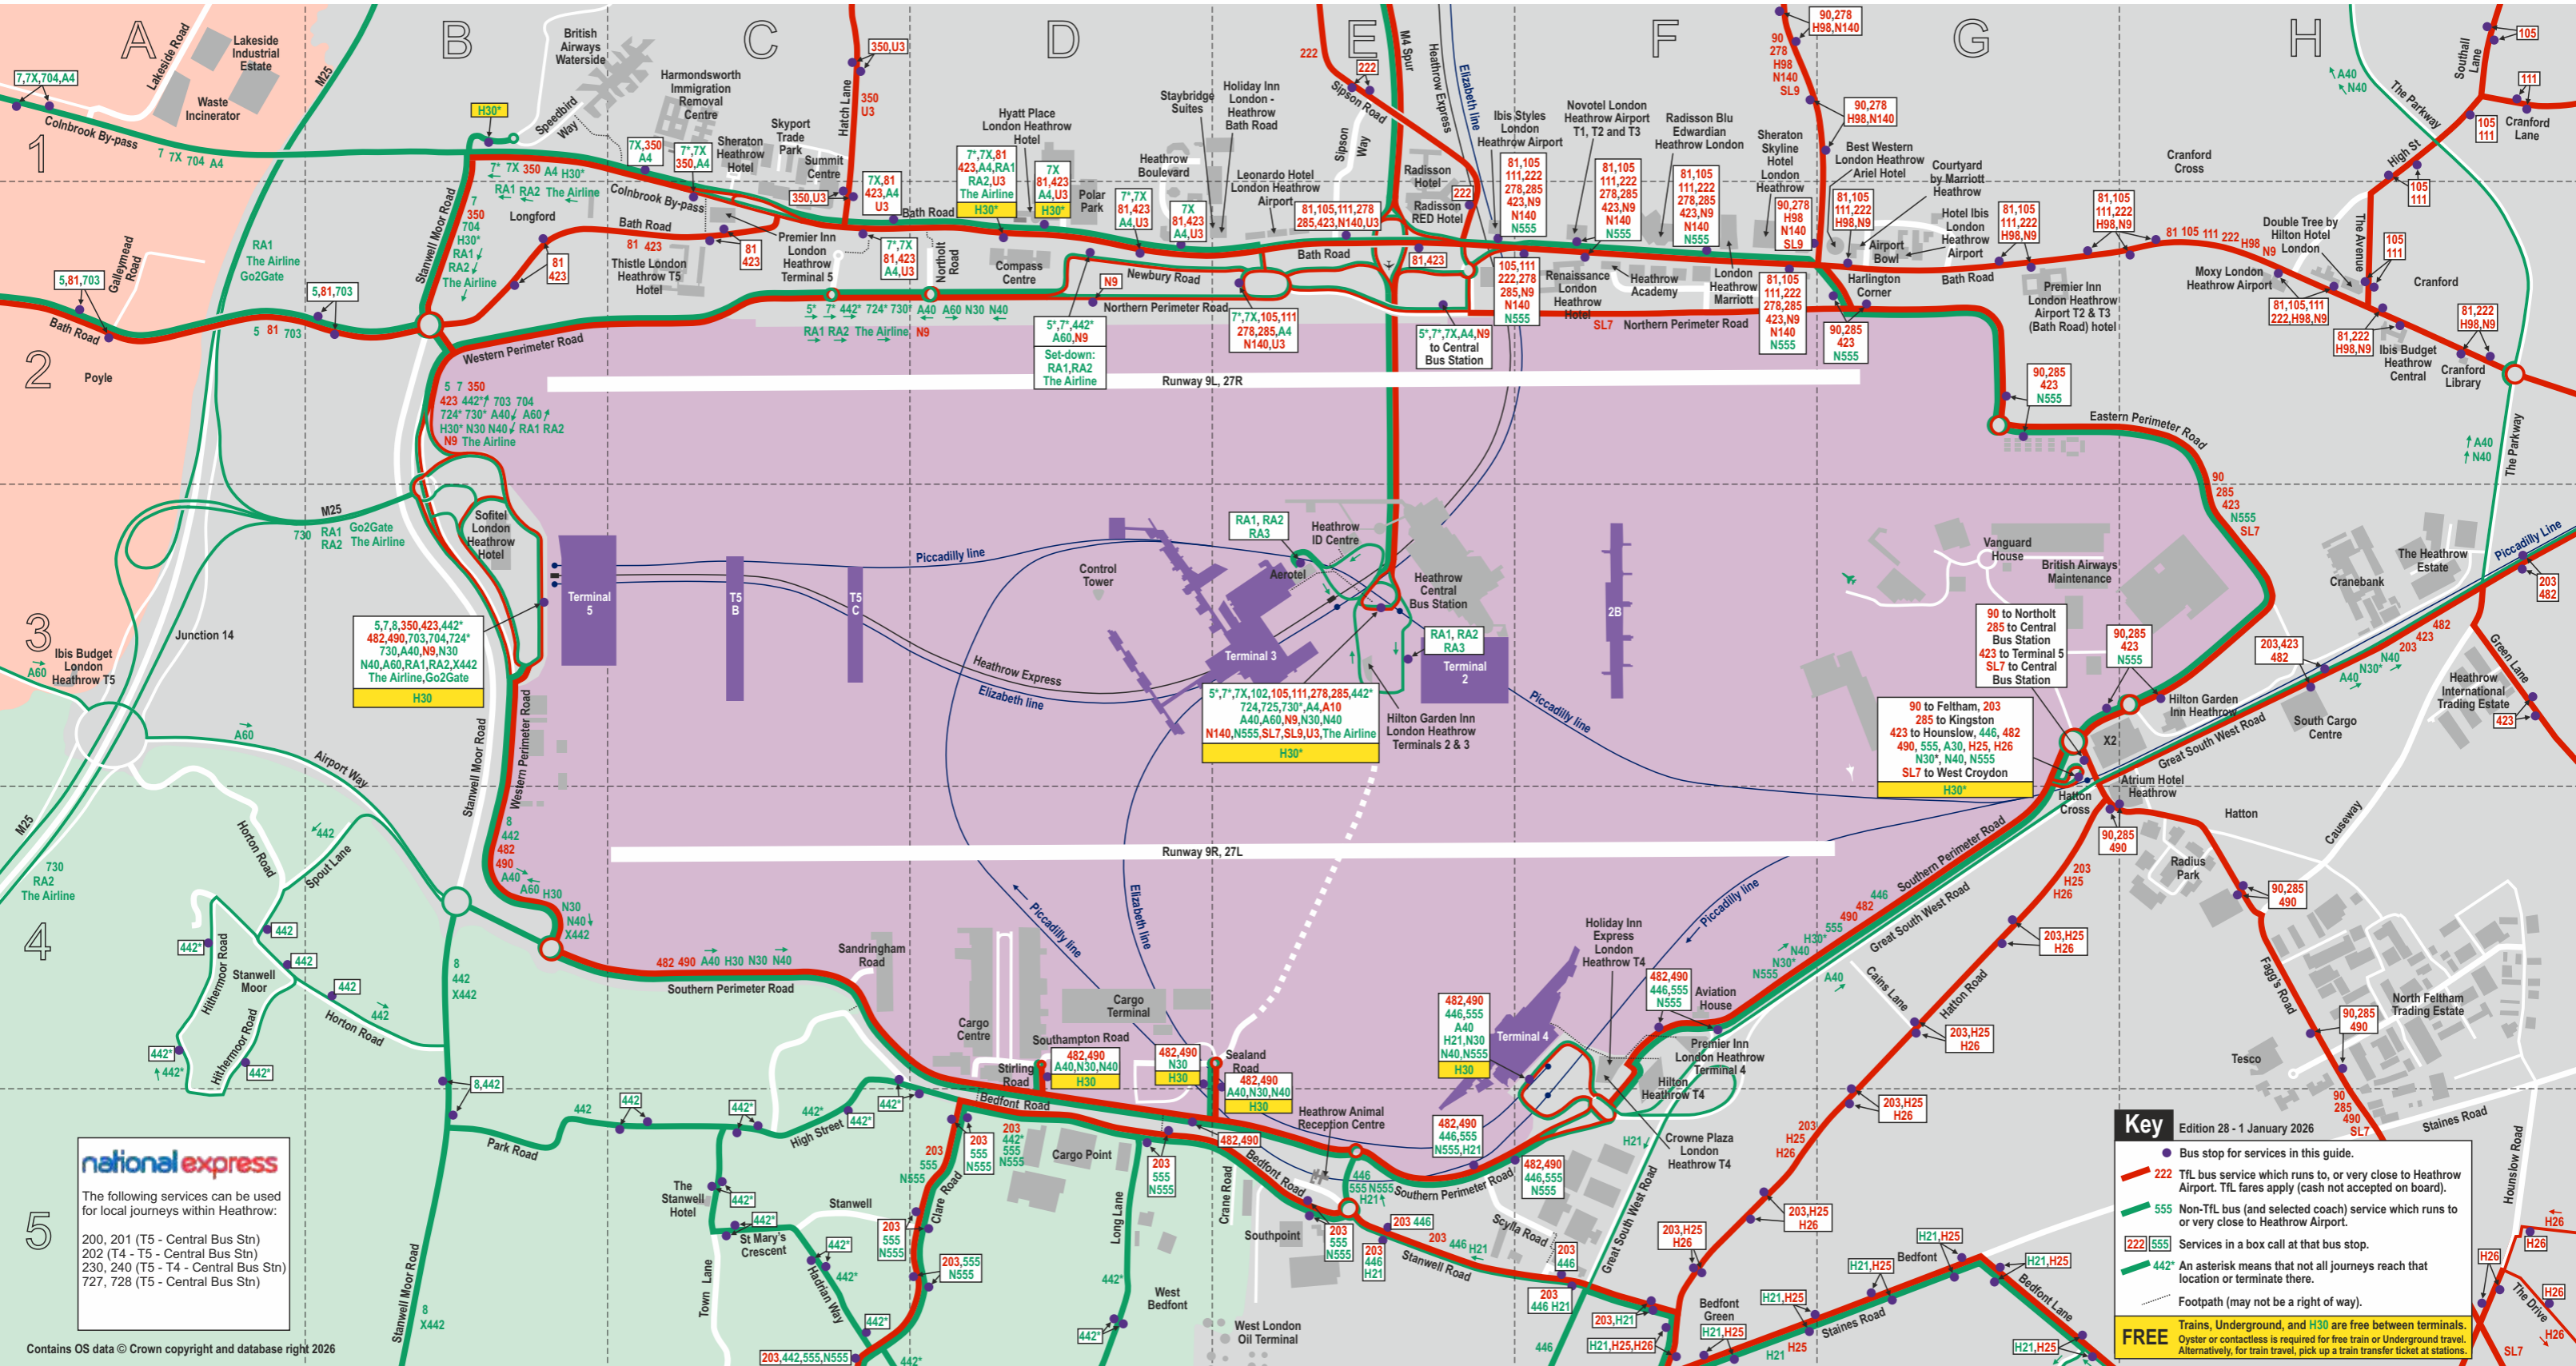

Offices & Industrial (and grid references)

- Aviation House F4
- British Airways Maintenance G3
- British Airways Waterside B1 / C1
- Cargo Terminal D5
- Cargo Terminal D4
- Compass Centre D2
- Cranebank H3
- Galleymead Road A2
- Hammondsworth Immigration Removal Centre C1
- Heathrow Academy F2
- Heathrow Animal Reception Centre E5
- Heathrow Boulevard D1 / D2
- Heathrow Estate H3
- Heathrow International Trading Estate H3
- Lakeside Industrial Estate A1
- North Feltham Trading Estate H4
- Polar Park D2
- Radius Park H4
- Scylla Road E5 / F5
- Sealand Road E4 / E5
- Skyport Trade Park C1
- South Cargo Centre H3
- Southpoint E5
- Stirling Road D4
- Summit Centre C1
- Vanguard House G3
- West London Oil Terminal E5
- X2 G3 / H3

national express

The following services can be used for local journeys within Heathrow:

- 200, 201 (T5 - Central Bus Stn)
- 202 (T4 - T5 - Central Bus Stn)
- 230, 240 (T5 - T4 - Central Bus Stn)
- 727, 728 (T5 - Central Bus Stn)

Key Edition 28 - 1 January 2026

- Bus stop for services in this guide.
- 222 TfL bus service which runs to, or very close to Heathrow Airport. TfL fares apply (cash not accepted on board).
- 555 Non-TfL bus (and selected coach) service which runs to or very close to Heathrow Airport.
- 222 555 Services in a box call at that bus stop.
- 442* An asterisk means that not all journeys reach that location or terminate there.
- Footpath (may not be a right of way).
- **FREE** Trains, Underground, and H30 are free between terminals. Oyster or contactless is required for free train or Underground travel. Alternatively, for train travel, pick up a train transfer ticket at stations.

Heathrow area bus map