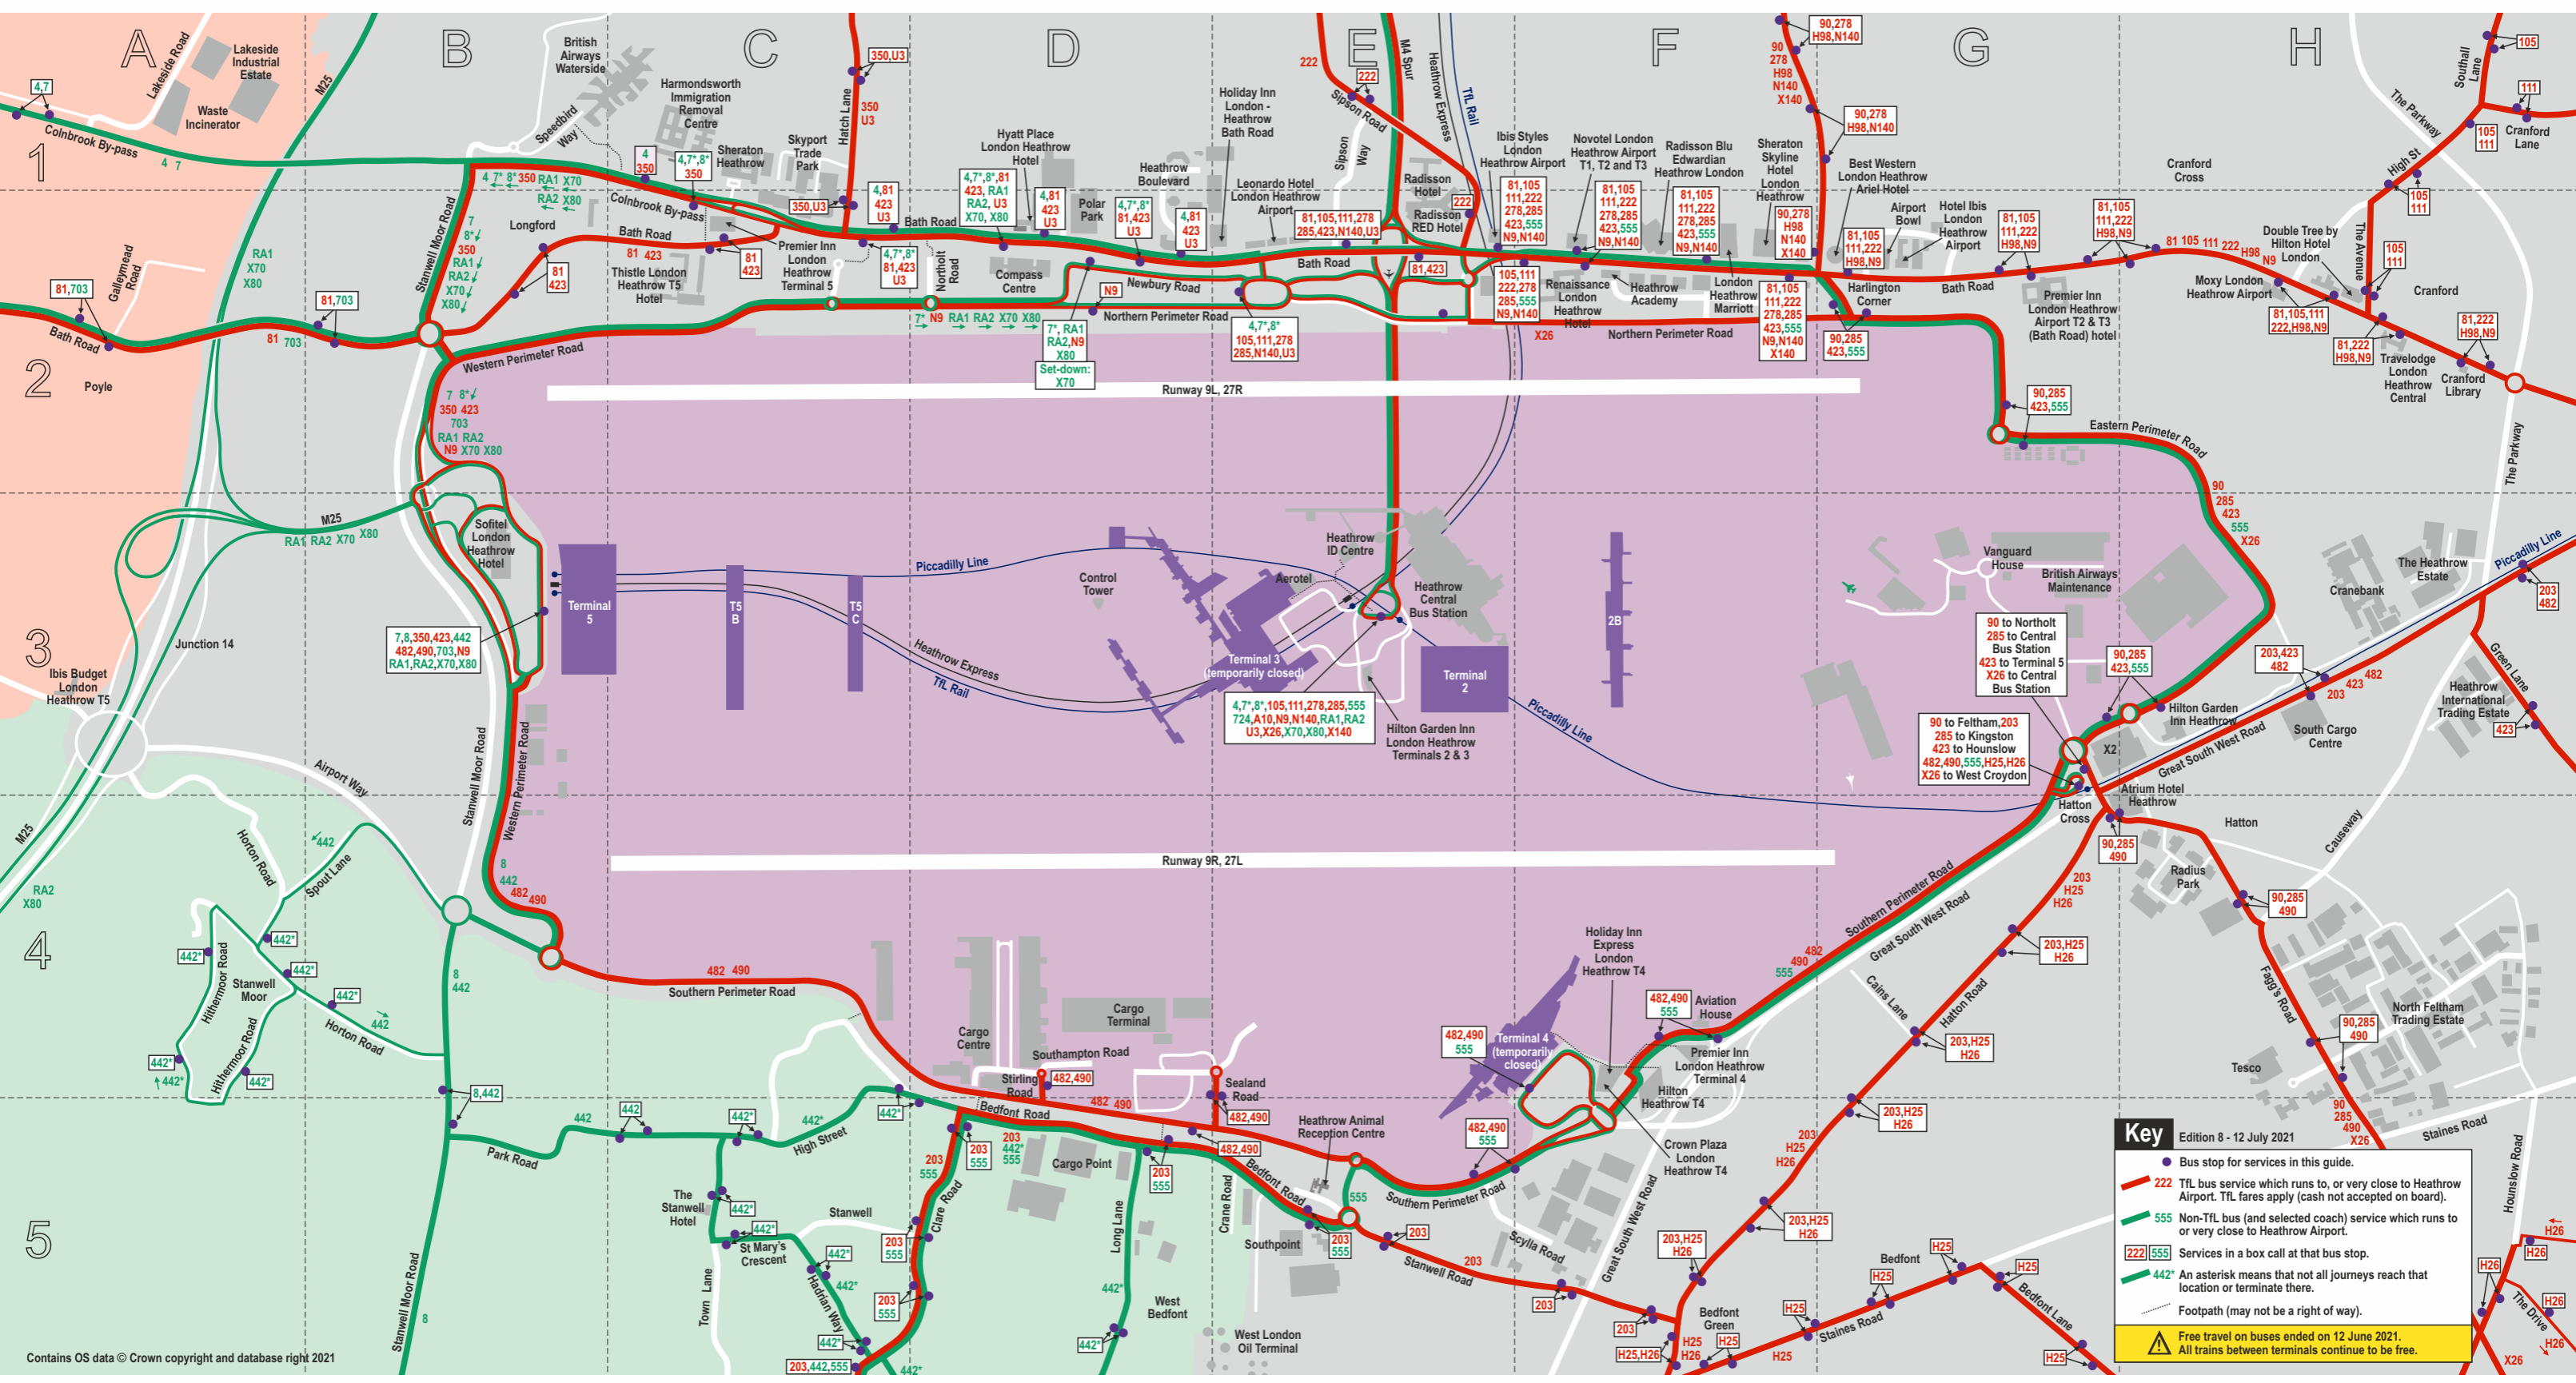

Places (and grid references)

- Airport Bowl G2
- Bedfont G5
- Bedfont Green F5
- Cranford H2
- Harlington Corner G2
- Hatton Cross G4
- Heathrow Central Bus Station E3
- Heathrow ID Centre (D'Albiac House) E3
- Heathrow Terminal 2 E3
- Heathrow Terminal 3 E3
- Heathrow Terminal 4 E4 / F4
- Heathrow Terminal 5 B3
- Longford B2
- Poyle A2
- Stanwell C5
- Stanwell Moor A4
- Tesco Feltham Dukas Green Supertore H4
- West Bedfont D5

Hotels (and grid references)

- Aerotel E3
- Atrium Heathrow H3 / H4
- Best Western London Heathrow Ariel G1/G2
- Crown Plaza London Heathrow T4 F4 / F5
- Double Tree by Hilton London Heathrow H2
- Hilton Garden Inn Heathrow H2
- Hilton Garden Inn Heathrow T2 and T3 E3
- Hilton Heathrow T4 F4 / F5
- Holiday Inn Express London Heathrow T4 F4
- Holiday Inn London - Heathrow Bath Road E1
- Hyatt Place London Heathrow D1 / D2
- Ibis Budget London Heathrow T5 A3
- Ibis London Heathrow Airport G2
- Ibis Styles London Heathrow Airport E1 / E2
- Leonardo London Heathrow Airport E2
- London Heathrow Marriott F2
- Moxy London Heathrow Airport H2
- Novotel London Heathrow Airport T1, T2, T3 F1 / F2
- Premier Inn London Heathrow Terminal 4 F4
- Premier Inn London Heathrow Terminal 5 C2

Offices & Industrial (and grid references)

- Aviation House F4
- British Airways Maintenance G3
- British Airways Waterside B1 / C1
- Cargo Terminal D5
- Cargo Terminal D4
- Compass Centre D2
- Cranebank H3
- Galleymead Road A2
- Hammondsworth Immigration Removal Centre C1
- Heathrow Academy F2
- Heathrow Animal Reception Centre E5
- Heathrow Boulevard D1 / D2
- Heathrow Estate H3
- Heathrow International Trading Estate H3
- Lakeside Industrial Estate A1
- North Feltham Trading Estate H4
- Polar Park D2
- Radius Park H4
- Scylla Road E5 / F5
- Sealand Road E4 / E5
- Skyport Trade Park C1
- South Cargo Centre H3
- Southpoint E5
- Stirling Road D4
- Vanguard House G3
- West London Oil Terminal E5
- X2 G3 / H3

Heathrow area bus map