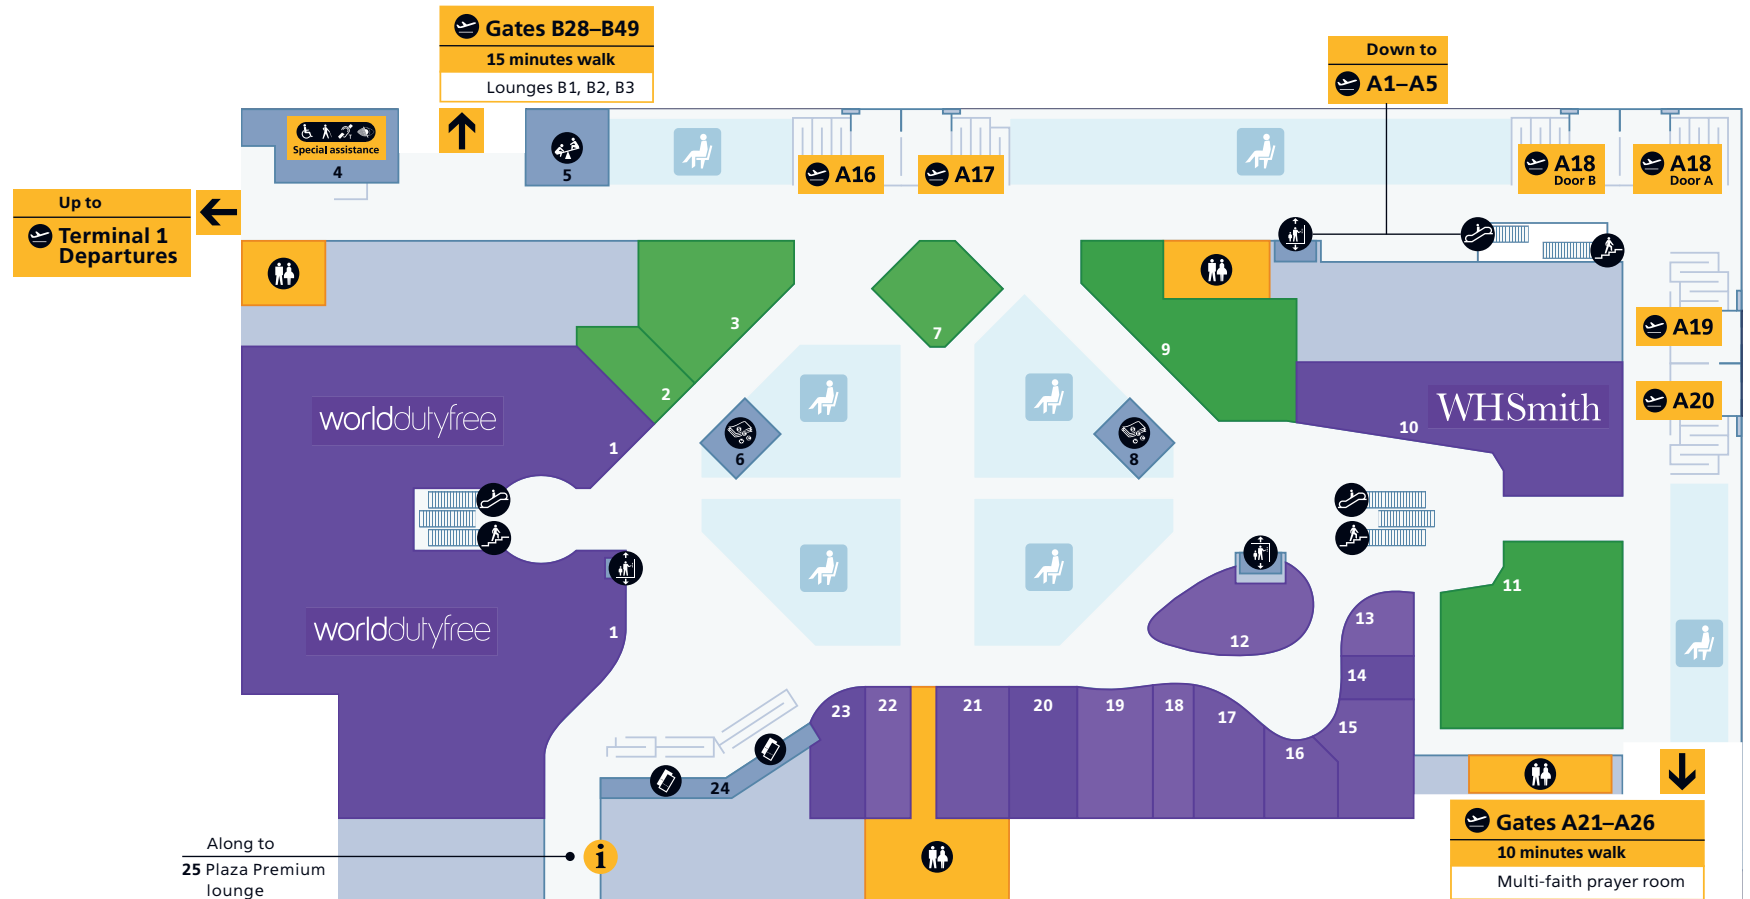

## Departures

Level 5 (Check-in level)

Shopping	
Boots +	19
Case	21
Cath Kidston	3
Dixons Travel	6
John Lewis	4
Sunglass Hut	1
Ted Baker	2
Thomas Pink	22
WHSmith	11
World Duty Free	20

Food and drink	
Cafés	
EAT.	5
Bars and restaurants	
London's Pride by Fuller's	18
The Gorgeous Kitchen	15
The Perfectionists' Café	13
Wondertree	12
YO! Sushi	14

Free Wi-Fi is available throughout the terminal. Network name: \_Heathrow Wi-Fi

### Contents

Heathrow Airport overview	1
Check-in	2
<b>Departures</b>	
Level 5 (Check-in Level)	3
Level 4 (Gates A1–A26)	4
Terminal 2B (Gates B28–B49)	5
<b>Arrivals</b>	
Arrivals	6
Onward travel	7

## Departures

Level 4 (Gates A1–A26)

Shopping			
Bottega Veneta	19	Kurt Geiger	15
Burberry	21	Michael Kors	14
Bvlgari	18	Mulberry	22
Gucci	20	Paul Smith	17
Harrods	23	Smythson	13
Harrods	12	WHSmith	10
The Fine Watch Room		World Duty Free	1
Hugo Boss	16		