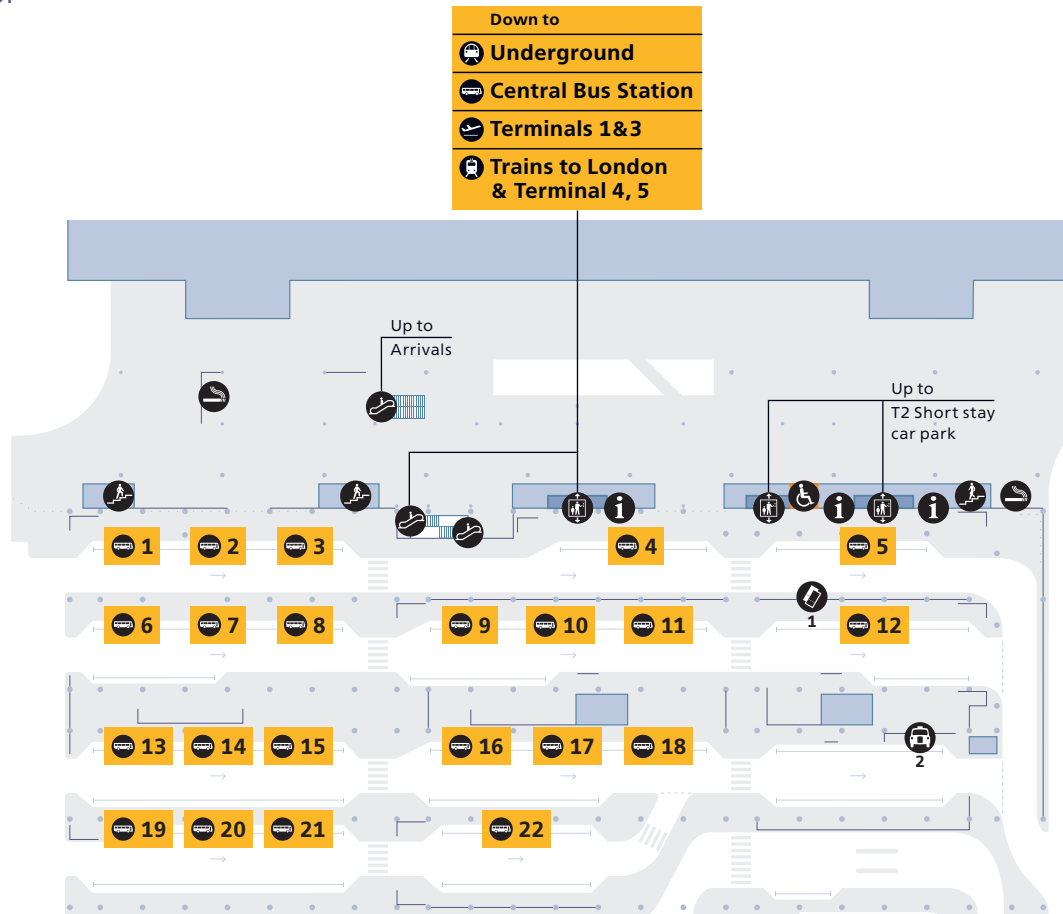

Terminal 2

Arrivals (onward travel)

Ground floor

Services

Accessible toilet	Help point	Taxi rank	2
Bus stop	Lift	Ticket sales	Hotel Hoppa
Escalator	Smoking area		1
	Stairs		

Free Wi-Fi is available throughout the terminal. Network name: _Heathrow Wi-Fi

Bus and coach stop allocation

Hotel by bus	12	Car rental (off airport)	22
Hotel Hoppa	9-11	Dollar, Thrifty, Sixt	
Staff buses	13-15	Car rental (on airport)	6-8
Airline crew	16-18	Avis, Budget, Europcar, National, Alamo, Enterprise, Hertz	
Group travel	1-3	Car parking (off airport)	19-21
		NCP Flight Path, Purple Parking, Purple Parking Business, Reeds	
		Car parking (on airport)	4-5
		Business, Business plus, Long stay, Help bus	

Contents

Heathrow Airport overview	1
Check-in	2
Departures	
Level 5 (Check-in level)	3
Level 4 (Gates A1-A26)	4
Terminal 2B (Gates B28-B49)	5
Arrivals	
Arrivals	6
Onward travel	7