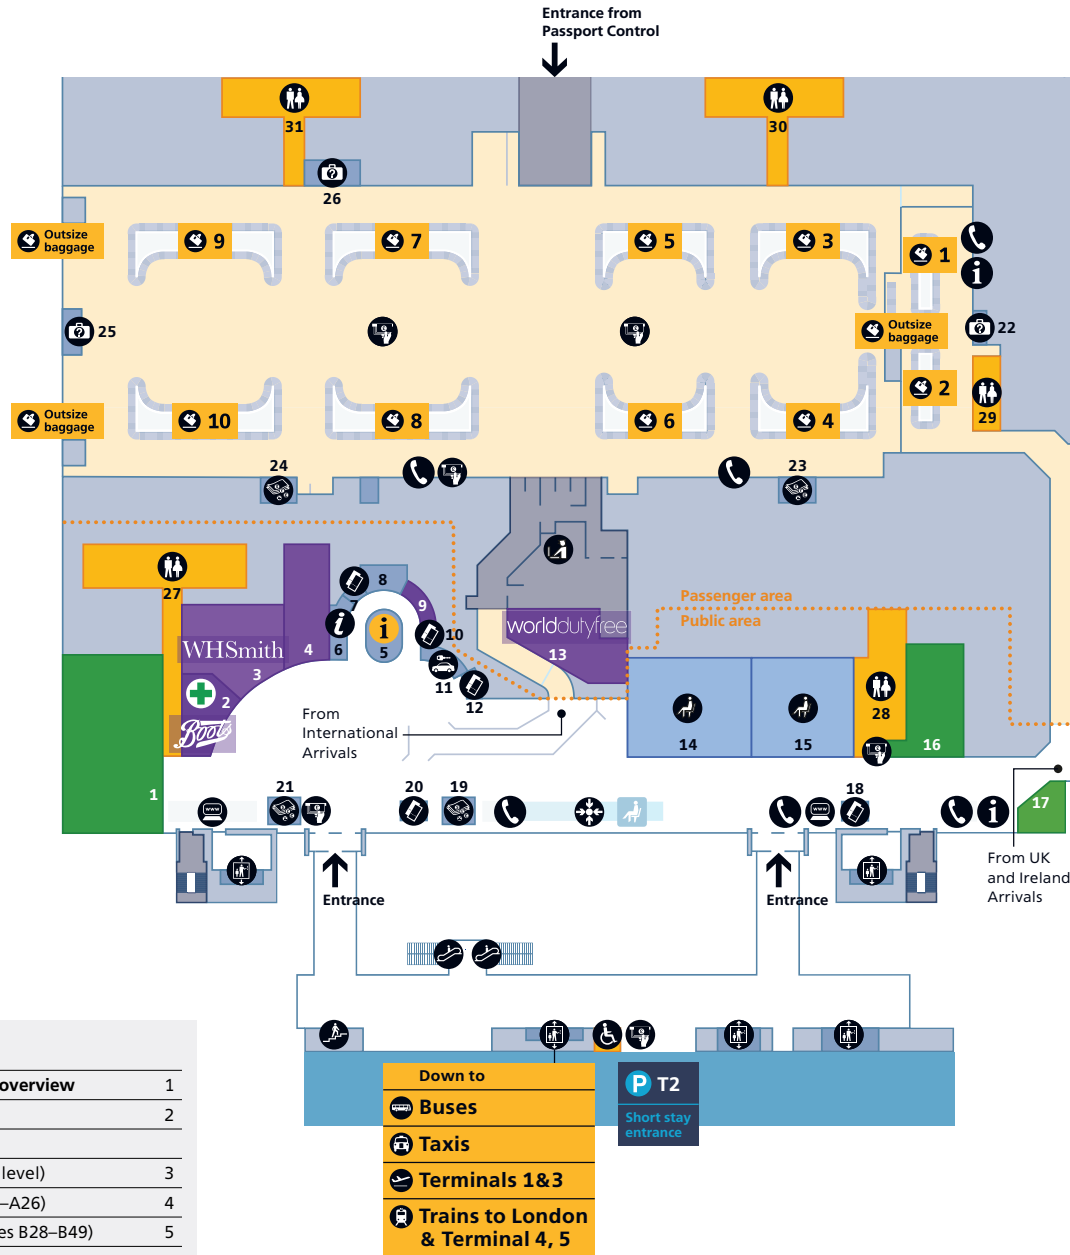

Terminal 2

Arrivals Level 1

Contents

Heathrow Airport overview	1
Check-in	2
Departures	
Level 5 (Check-in level)	3
Level 4 (Gates A1–A26)	4
Terminal 2B (Gates B28–B49)	5
Arrivals	
Arrivals	6
Onward travel	7

Down to

- Buses
- Taxis
- Terminals 1&3
- Trains to London & Terminal 4, 5

P T2
Short stay entrance

Shopping

Boots +	2
Excess Baggage Company	4
SIM Local	9
WHSmith	3
World Duty Free	13

Food and drink

Caffè Nero	1, 17
M&S Simply Food	16

Services

Airline lounge		Car rental desk	11	Ticket sales	
Arrivals lounge	14	Cash machine		Heathrow Express	12, 20
Plaza Premium lounge	15	Escalator		Hotel by Bus	7
Airport Information	5, 8	Help point		National Express	10
Baggage enquiries	22, 25, 26	Internet facility		Toilets	
Baggage reclaim	22, 25, 26	Lift		Accessible toilet	All
Bureau de change		Meeting point		Baby care	28–31
Moneycorp	19, 23	Pharmacy	2	Drinking fountain	29–31
Travellex	21, 24	Seating		Tourist information	6
		Stairs		Tourist services by British Hotel Reservation Centre	6
		Telephone			

Free Wi-Fi is available throughout the terminal. Network name: _Heathrow Wi-Fi