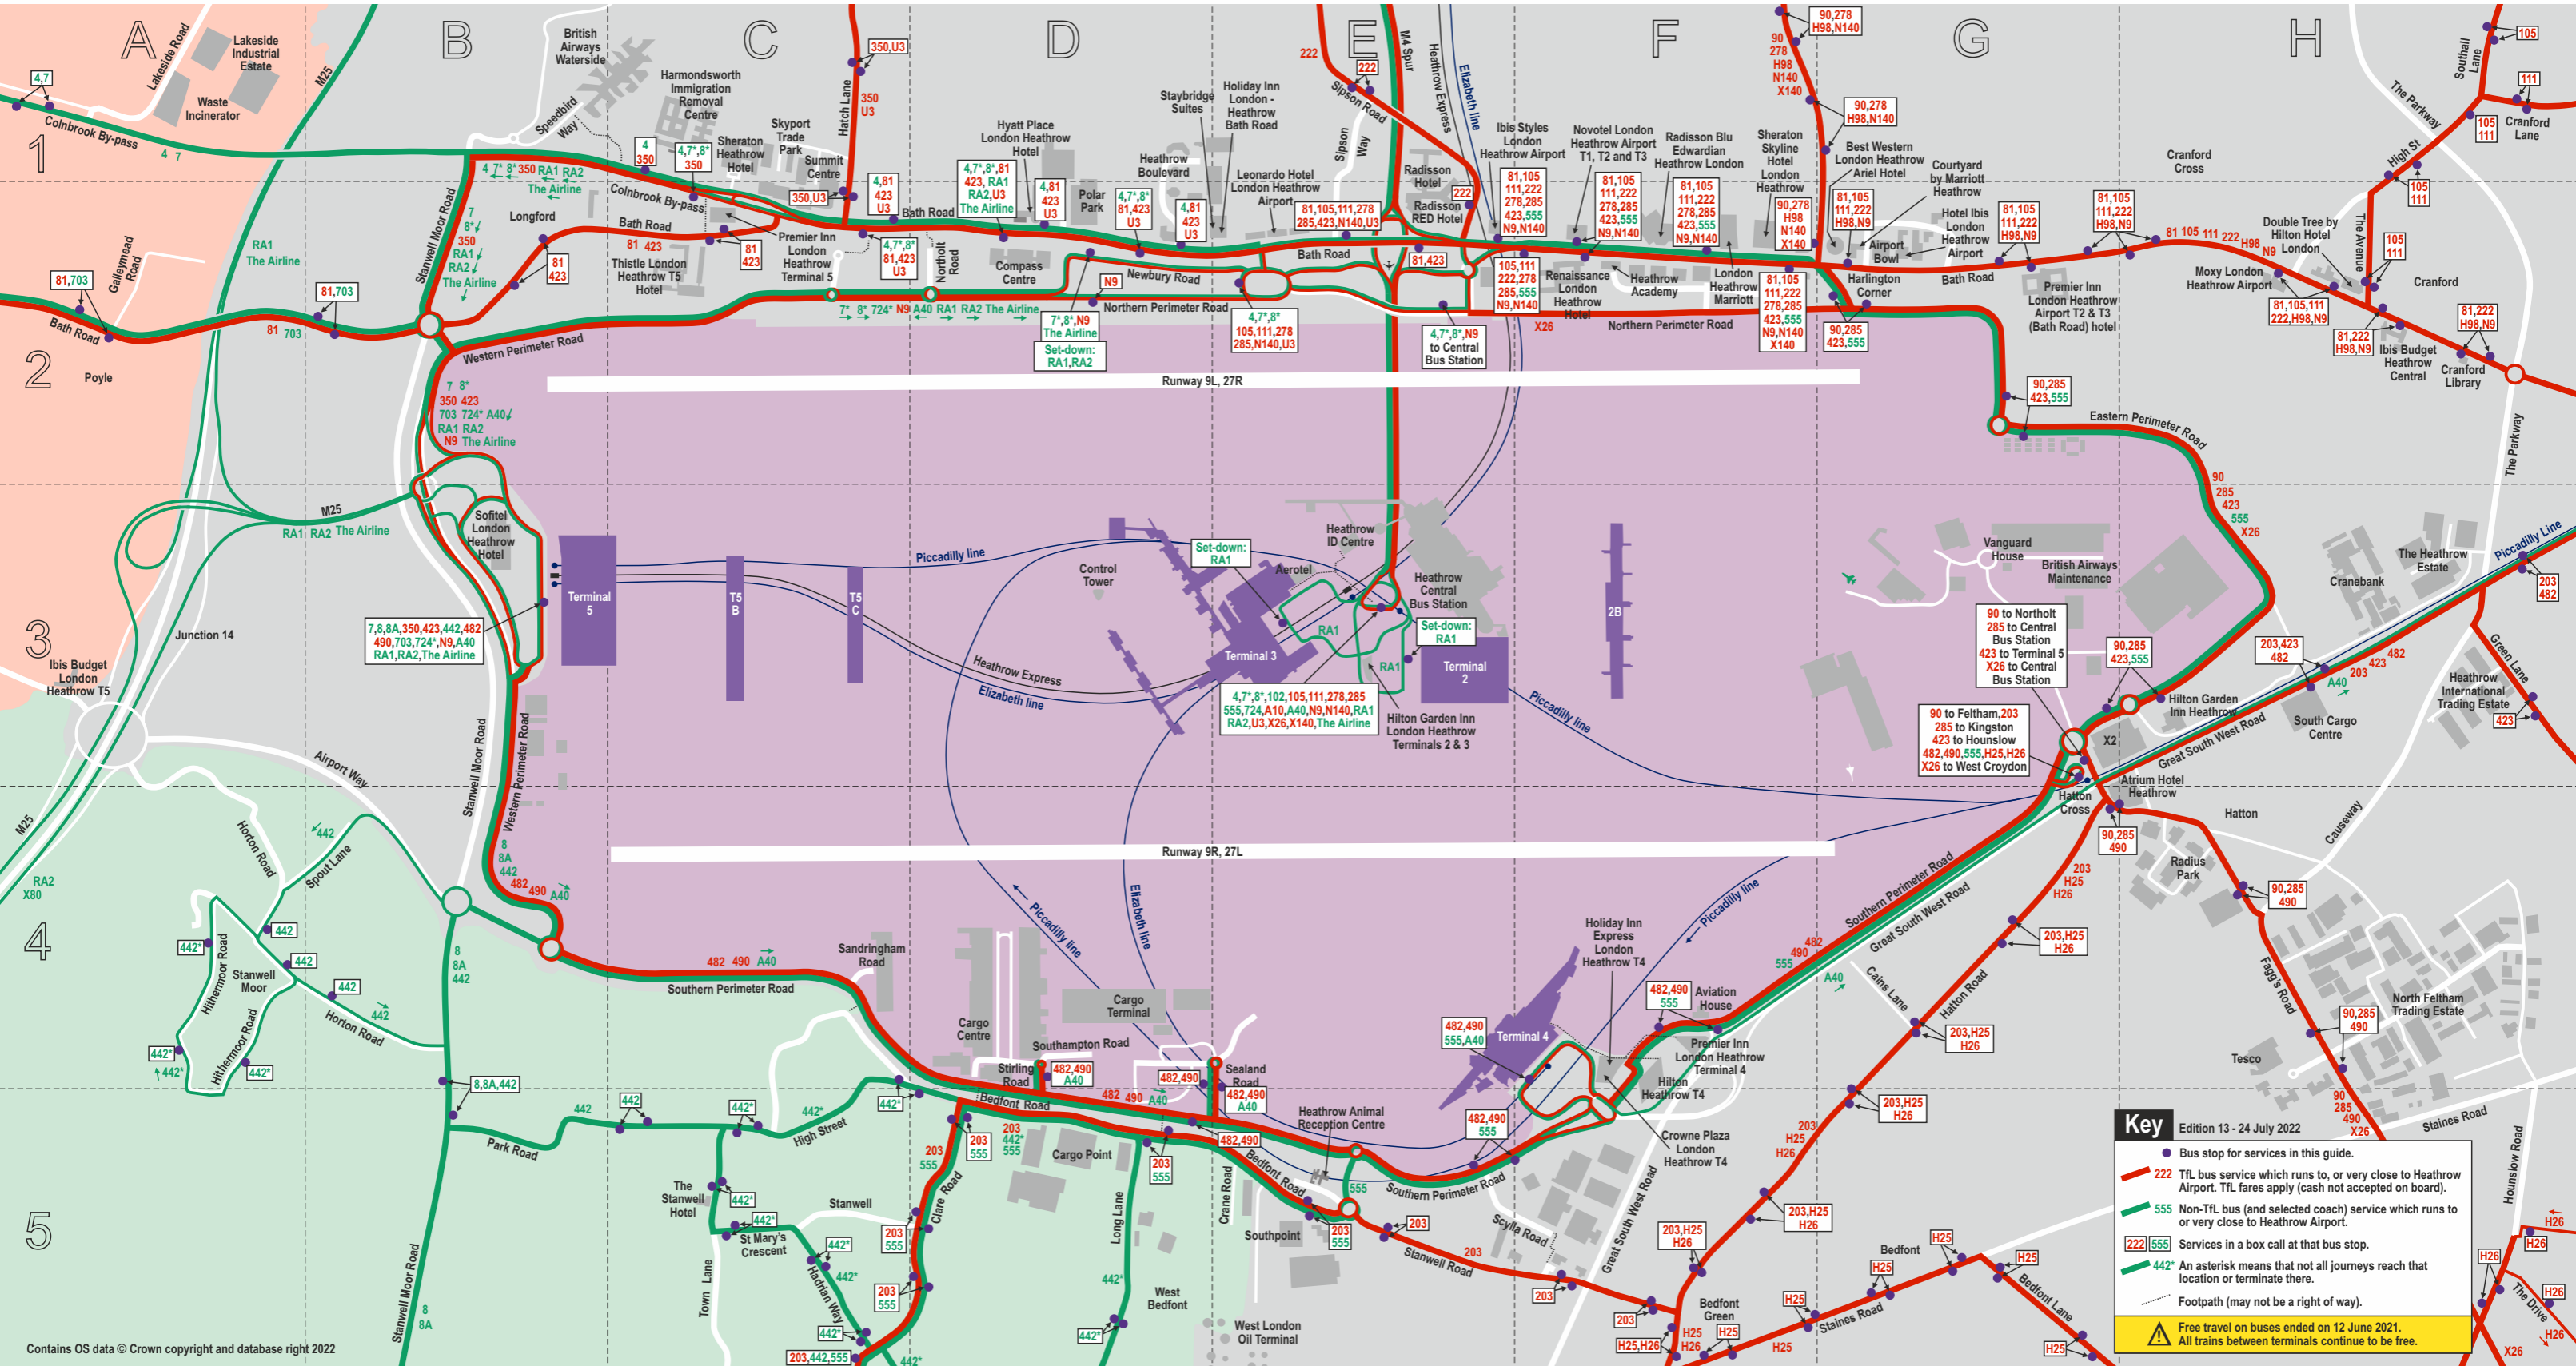

Offices & Industrial (and grid references)

- Aviation House F4
- British Airways Maintenance G3
- British Airways Waterside B1 / C1
- Cargo Terminal D5
- Cargo Terminal D4
- Compass Centre D2
- Cranebank H3
- Galleymead Road A2
- Hammondsworth Immigration Removal Centre C1
- Heathrow Academy F2
- Heathrow Animal Reception Centre E5
- Heathrow Boulevard D1 / D2
- Heathrow Estate H3
- Heathrow International Trading Estate H3
- Lakeside Industrial Estate A1
- North Feltham Trading Estate H4
- Polar Park D2
- Radius Park H4
- Scylla Road E5 / F5
- Sealand Road E4 / E5
- Skyport Trade Park C1
- South Cargo Centre H3
- Southpoint E5
- Stirling Road D4
- Summit Centre C1
- Vanguard House G3
- West London Oil Terminal E5
- X2 G3 / H3

Key Edition 13 - 24 July 2022

- Bus stop for services in this guide.
- 222 TfL bus service which runs to, or very close to Heathrow Airport. TfL fares apply (cash not accepted on board).
- 555 Non-TfL bus (and selected coach) service which runs to or very close to Heathrow Airport.
- 222 555 Services in a box call at that bus stop.
- 442* An asterisk means that not all journeys reach that location or terminate there.
- Footpath (may not be a right of way).
- Free travel on buses ended on 12 June 2021. All trains between terminals continue to be free.